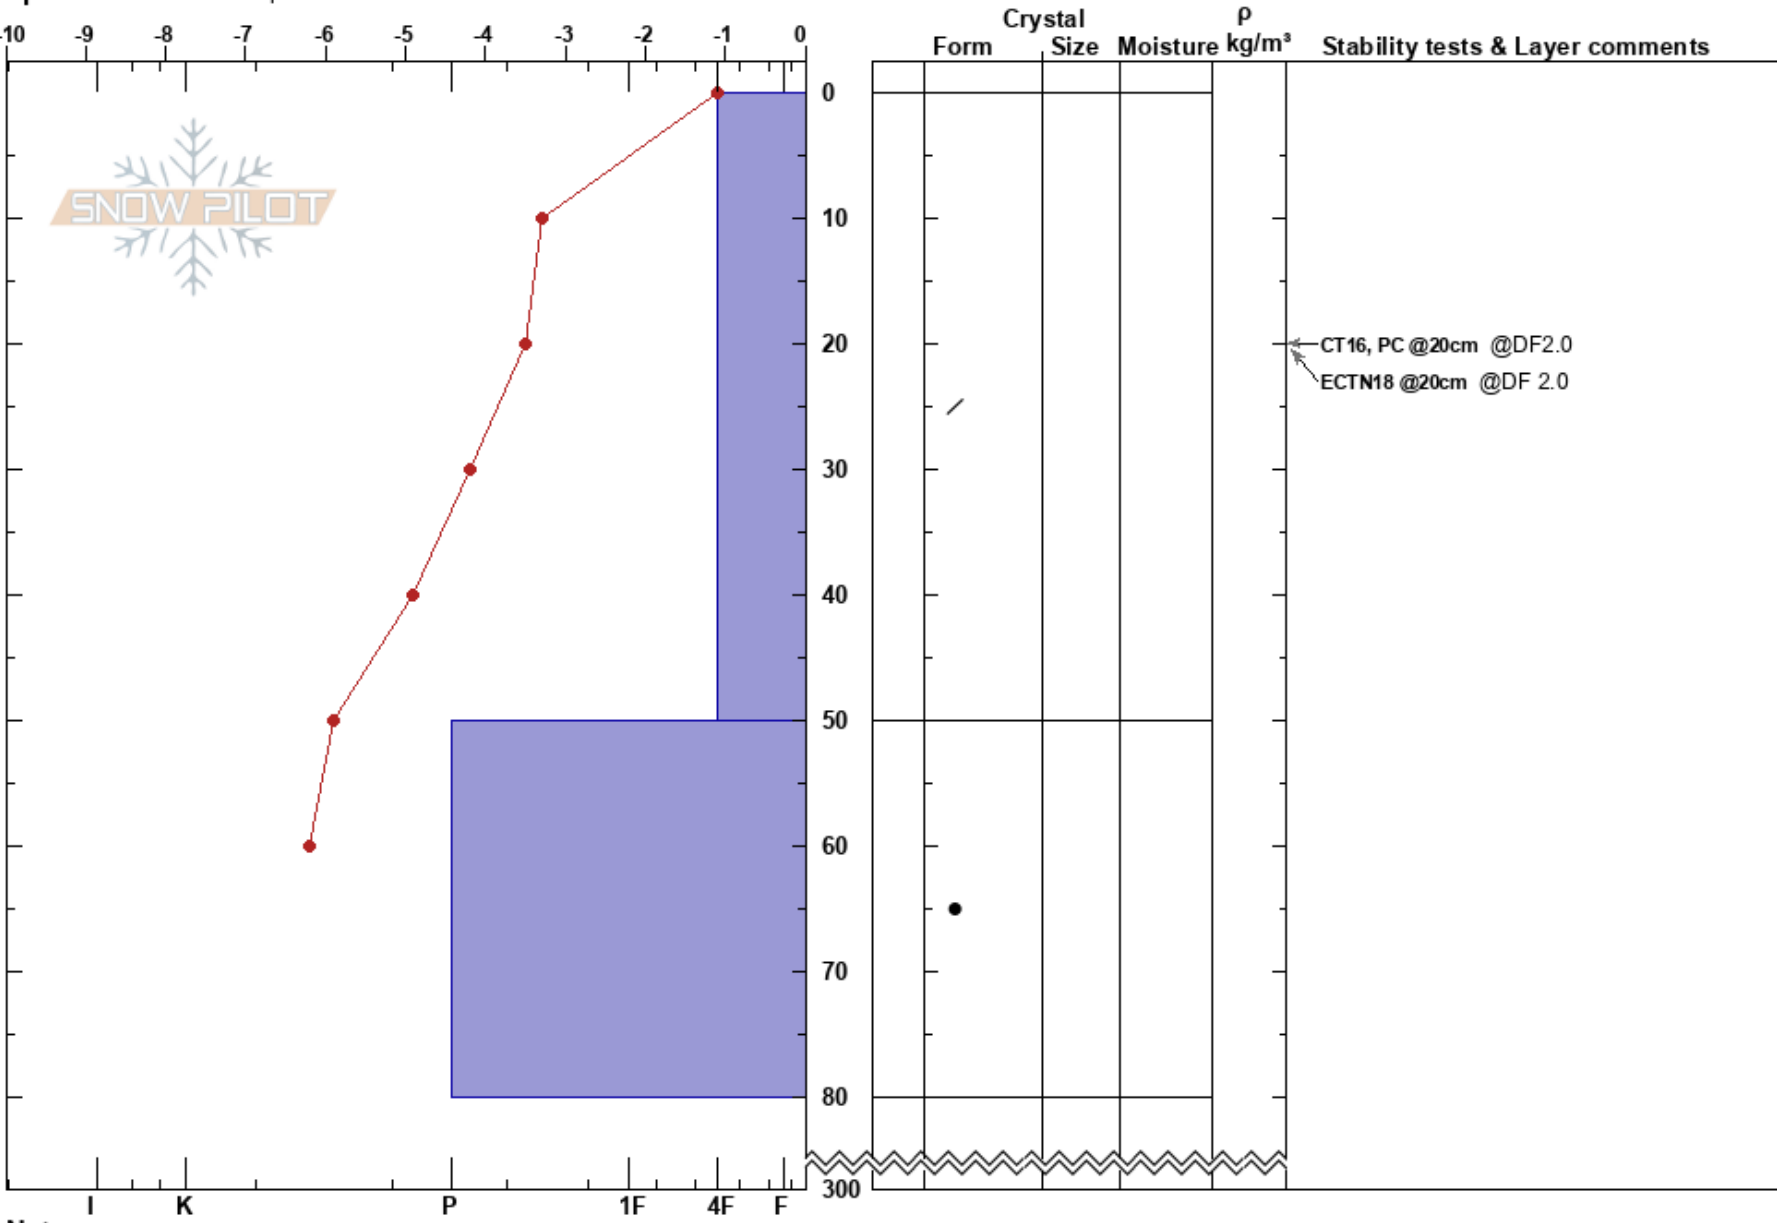

Getsadeln N  
Snasahögarna  
Sweden  
Elevation: 1150 m  
Aspect: N  
Specifics: We skied slope

Karin Trolin  
11/04/2023 - 11:30  
Co-ord: 33V 365892E 7009069N  
Slope Angle: 40°  
Wind Loading: yes

Stability: HS:300  
Air Temperature: -0.7°C PF: 10  
Sky Cover: OVC PS: 5  
Precipitation: NO  
Wind: S Strong

Layer Notes:

Notes: Lätt snödröjning pga lite snö o flytta, men växlande vindar