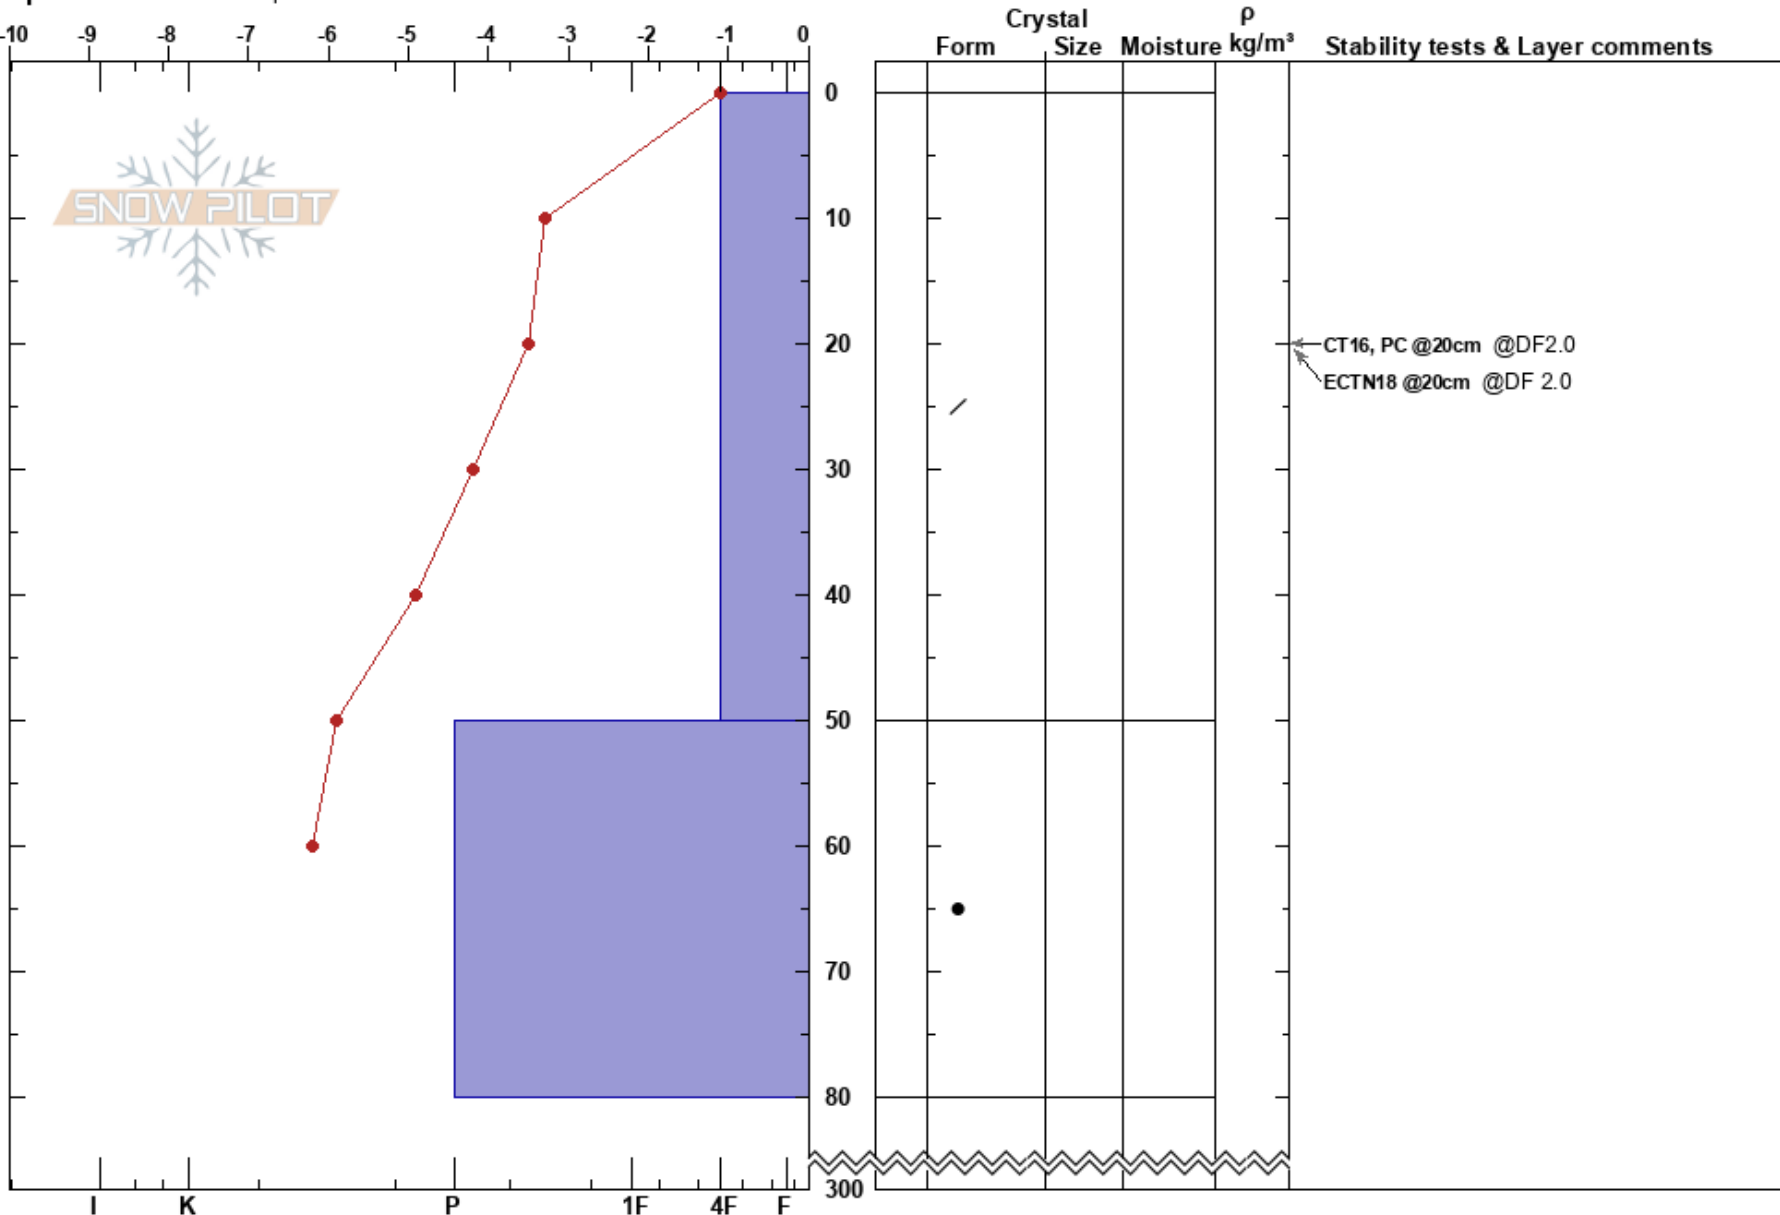

Getsadeln N
 Snasahögarna
 Sweden
Elevation: 1150 m
Aspect: N
Specifics: We skied slope

Karin Trolin
 11/04/2023 - 11:30
Co-ord: 33V 365892E 7009069N
Slope Angle: 40°
Wind Loading: yes

Stability: HS:300
Air Temperature: -0.7°C
Sky Cover: OVC
Precipitation: NO
Wind: S Strong

HS: 300
PF: 10
PS: 5
Layer Notes:

Notes: Lätt snödrev pga lite snö o flytta, men växlande vindar