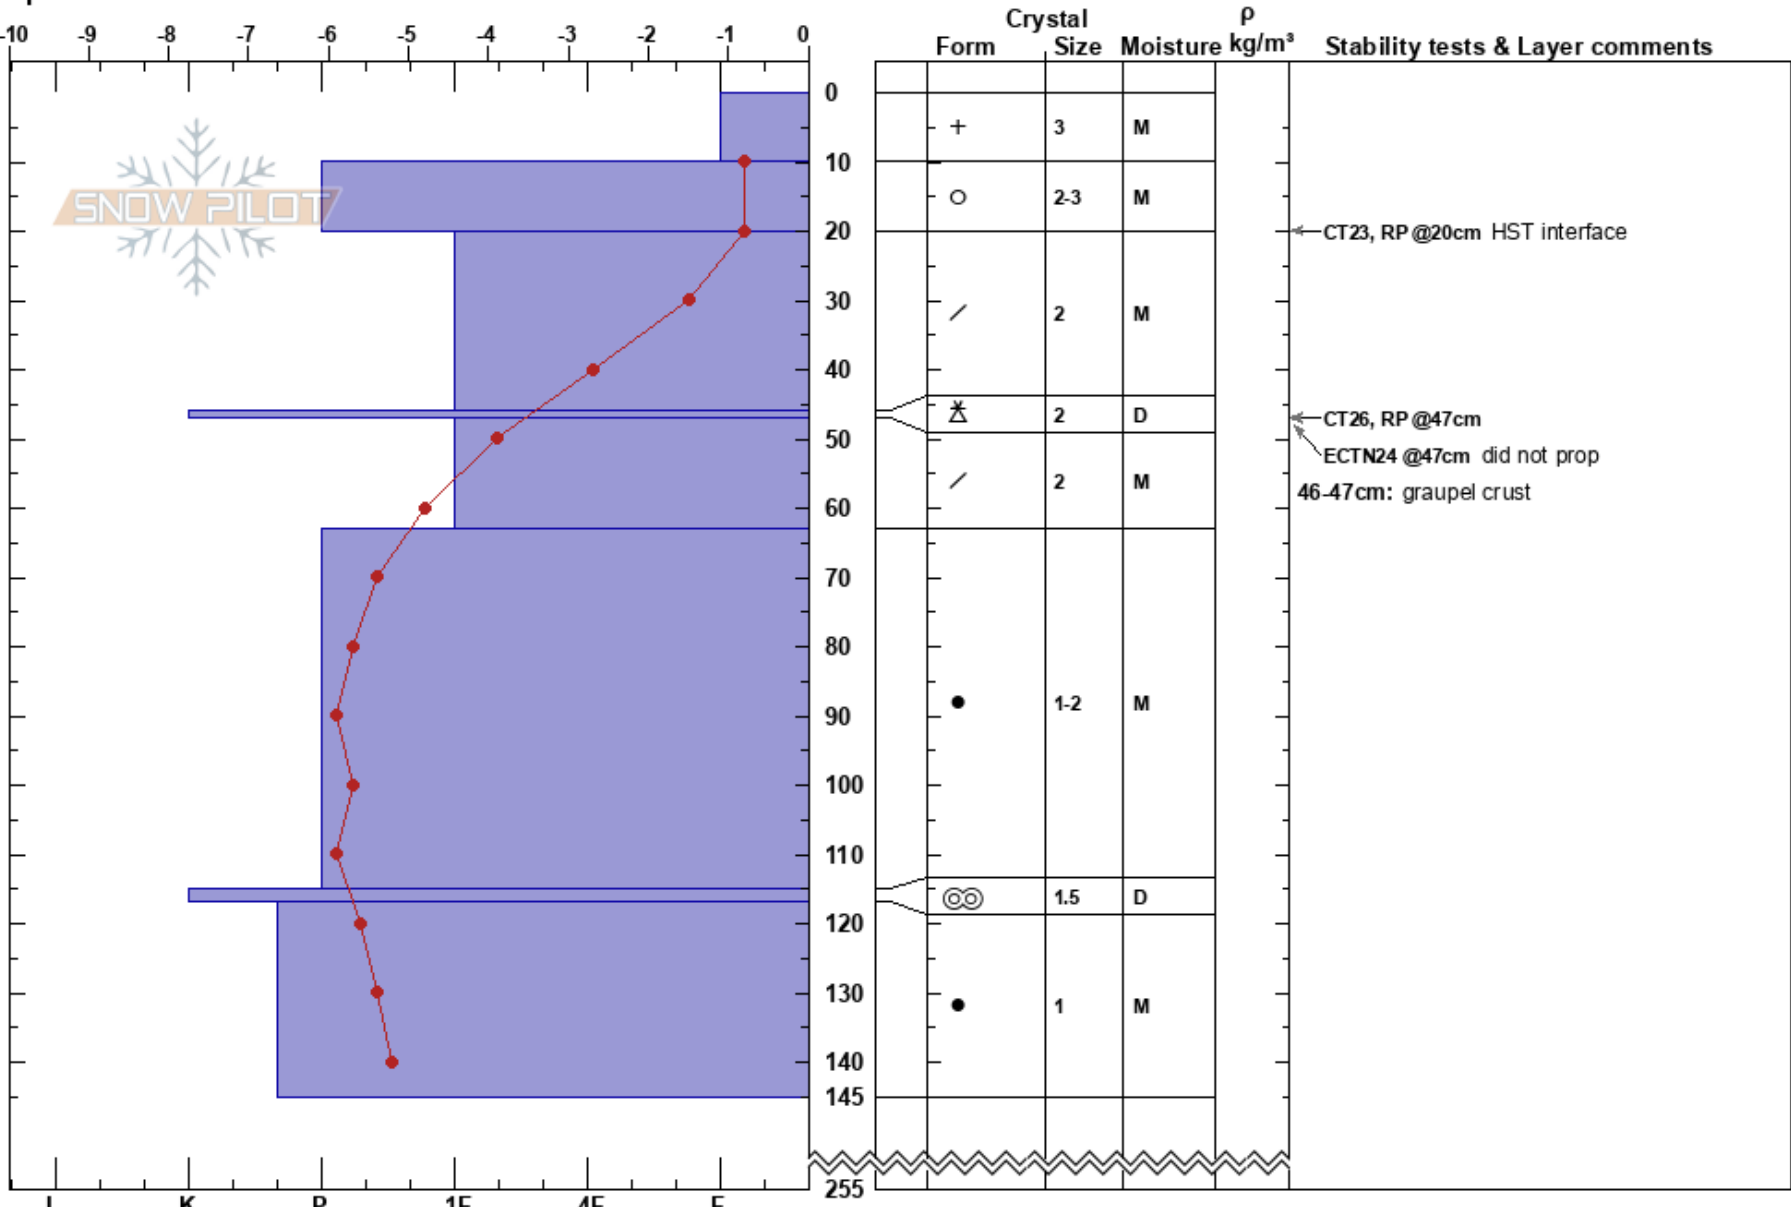

mongolia, Fernie
 Lizard Range
 BC
 Elevation: 1780 m
 Aspect: E
 Specifics:

DANNY PROUT
 04/04/2021 - 10:15
 Co-ord:
 Slope Angle: 29°
 Wind Loading: no

Stability: Fair HS:255 Layer Notes:
 Air Temperature: -1.1°C PF: 50 46-47cm: graupel crust
 Sky Cover: X
 Precipitation: S1
 Wind: NW Light Breeze

Notes: observe bonding of new storm snow, observe snowpack temperatures.