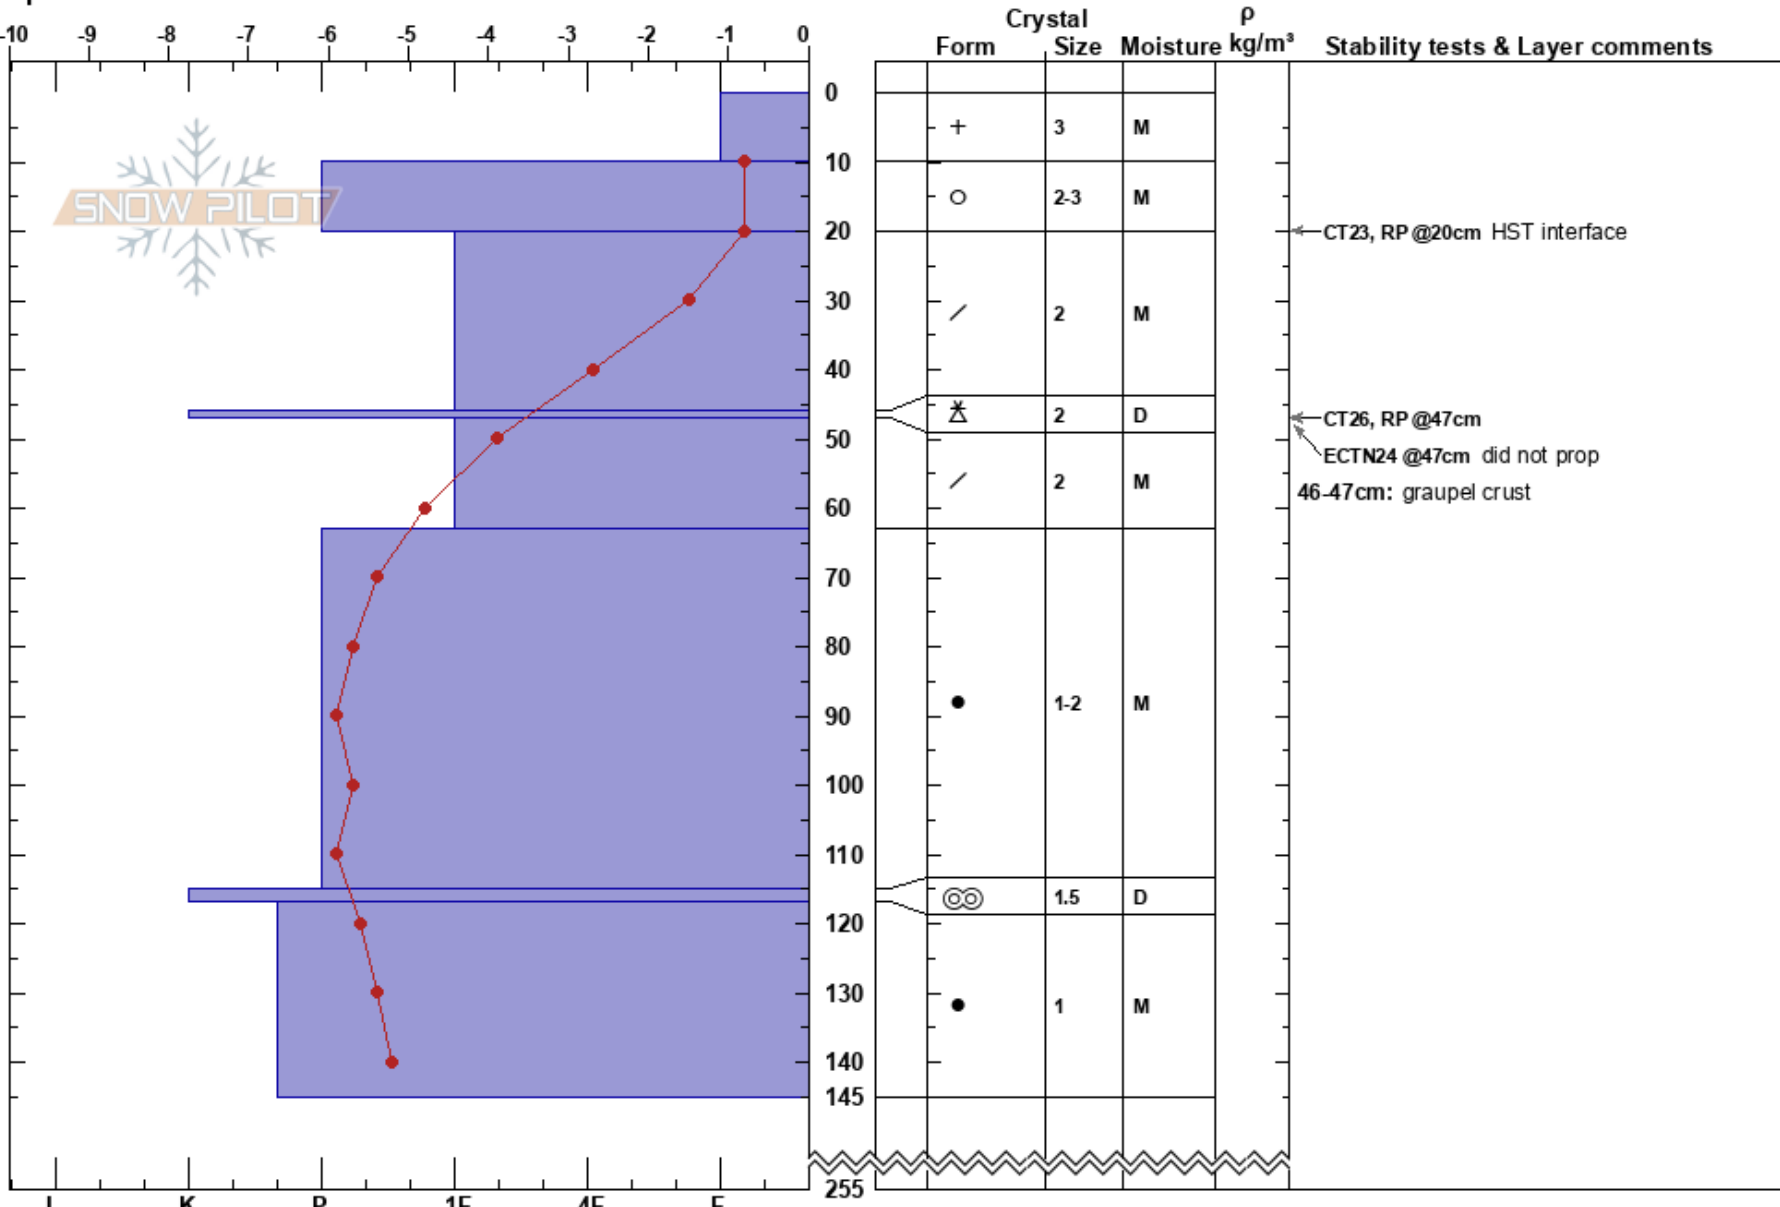

mongolia, Fernie  
 Lizard Range  
 BC  
 Elevation: 1780 m  
 Aspect: E  
 Specifics:

DANNY PROUT  
 04/04/2021 - 10:15  
 Co-ord:  
 Slope Angle: 29°  
 Wind Loading: no

Stability: Fair HS:255 Layer Notes:  
 Air Temperature: -1.1°C PF: 50 46-47cm: graupel crust  
 Sky Cover: X  
 Precipitation: S1  
 Wind: NW Light Breeze

Notes: observe bonding of new storm snow, observe snowpack temperatures.