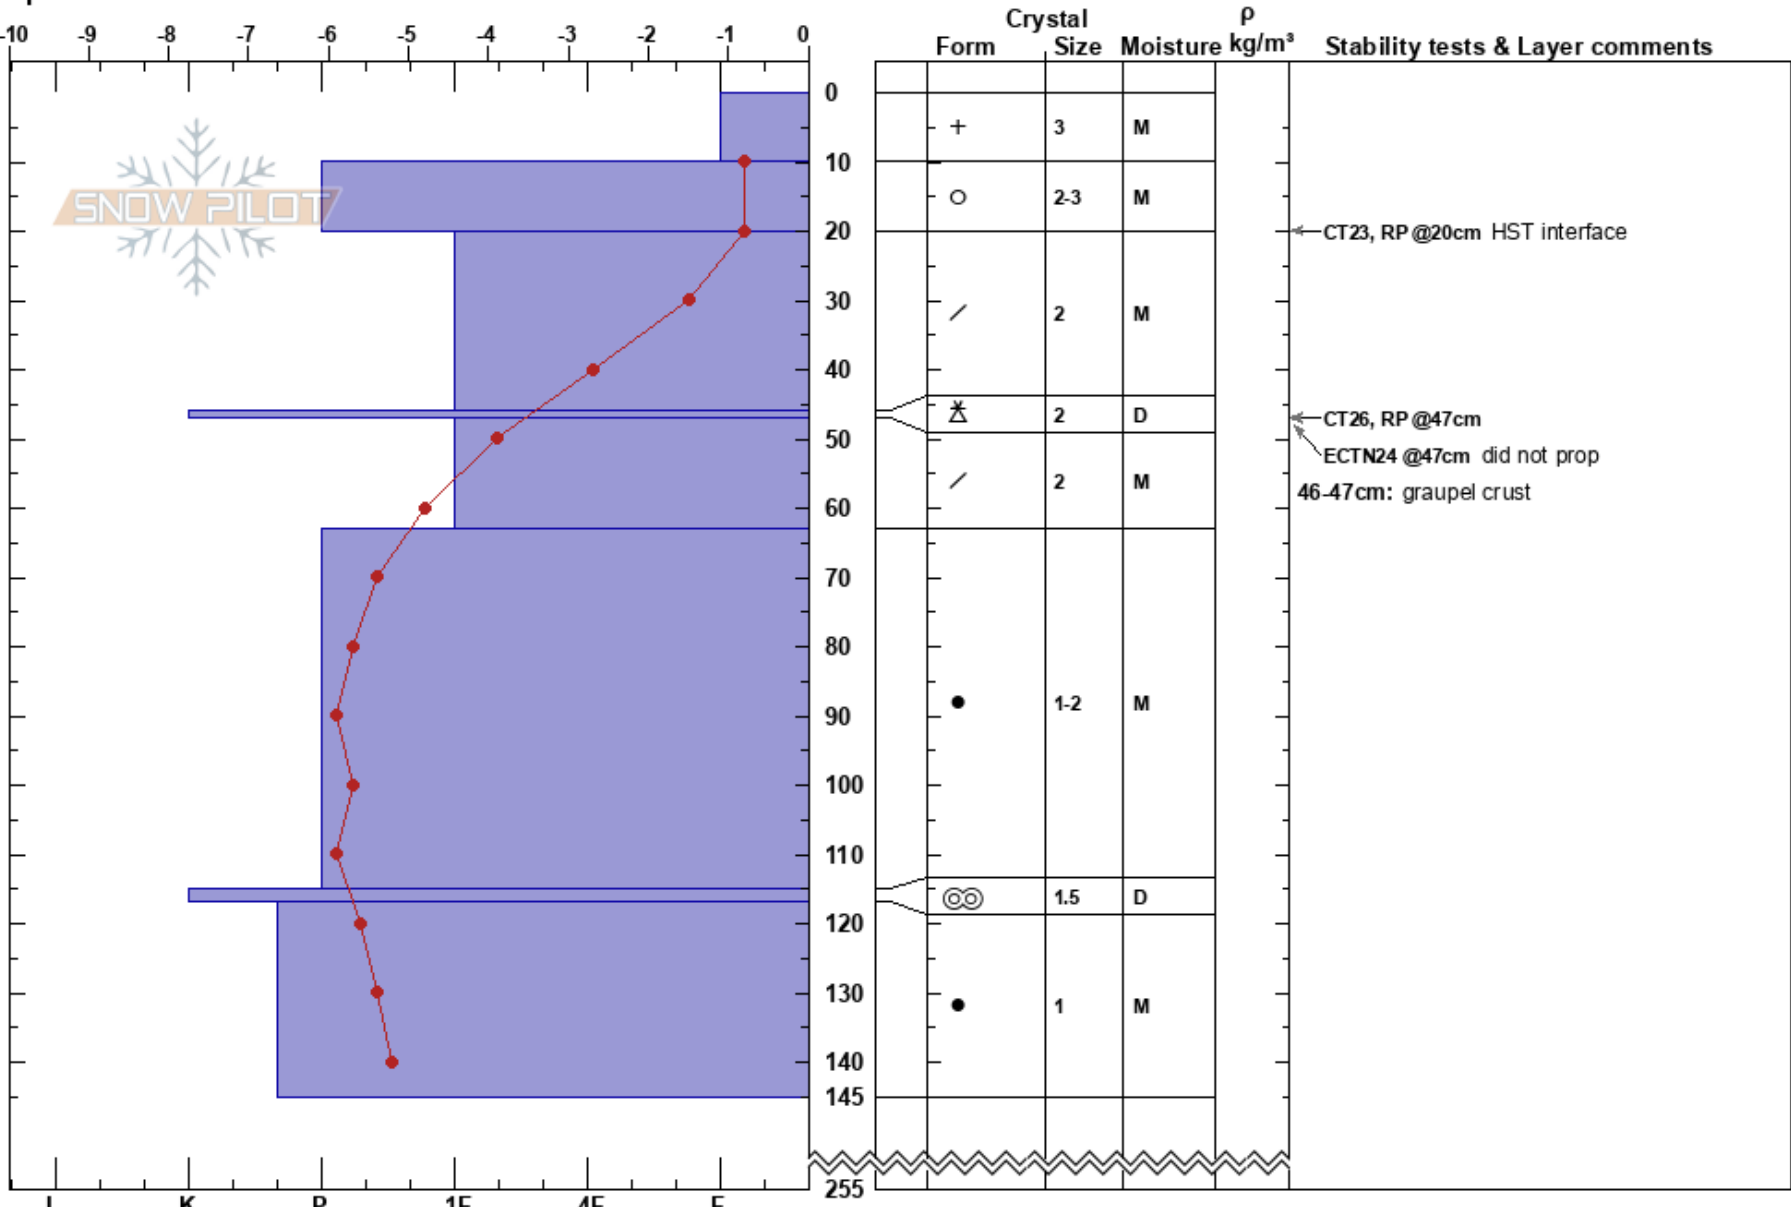

mongolia, Fernie  
 Lizard Range  
 BC  
 Elevation: 1780 m  
 Aspect: E  
 Specifics:

DANNY PROUT  
 04/04/2021 - 10:15  
 Co-ord:  
 Slope Angle: 29°  
 Wind Loading: no

Stability: Fair HS:255 Layer Notes:  
 Air Temperature: -1.1°C PF: 50 46-47cm: graupel crust  
 Sky Cover: X  
 Precipitation: S1  
 Wind: NW Light Breeze

Notes: observe bonding of new storm snow, observe snowpack temperatures.