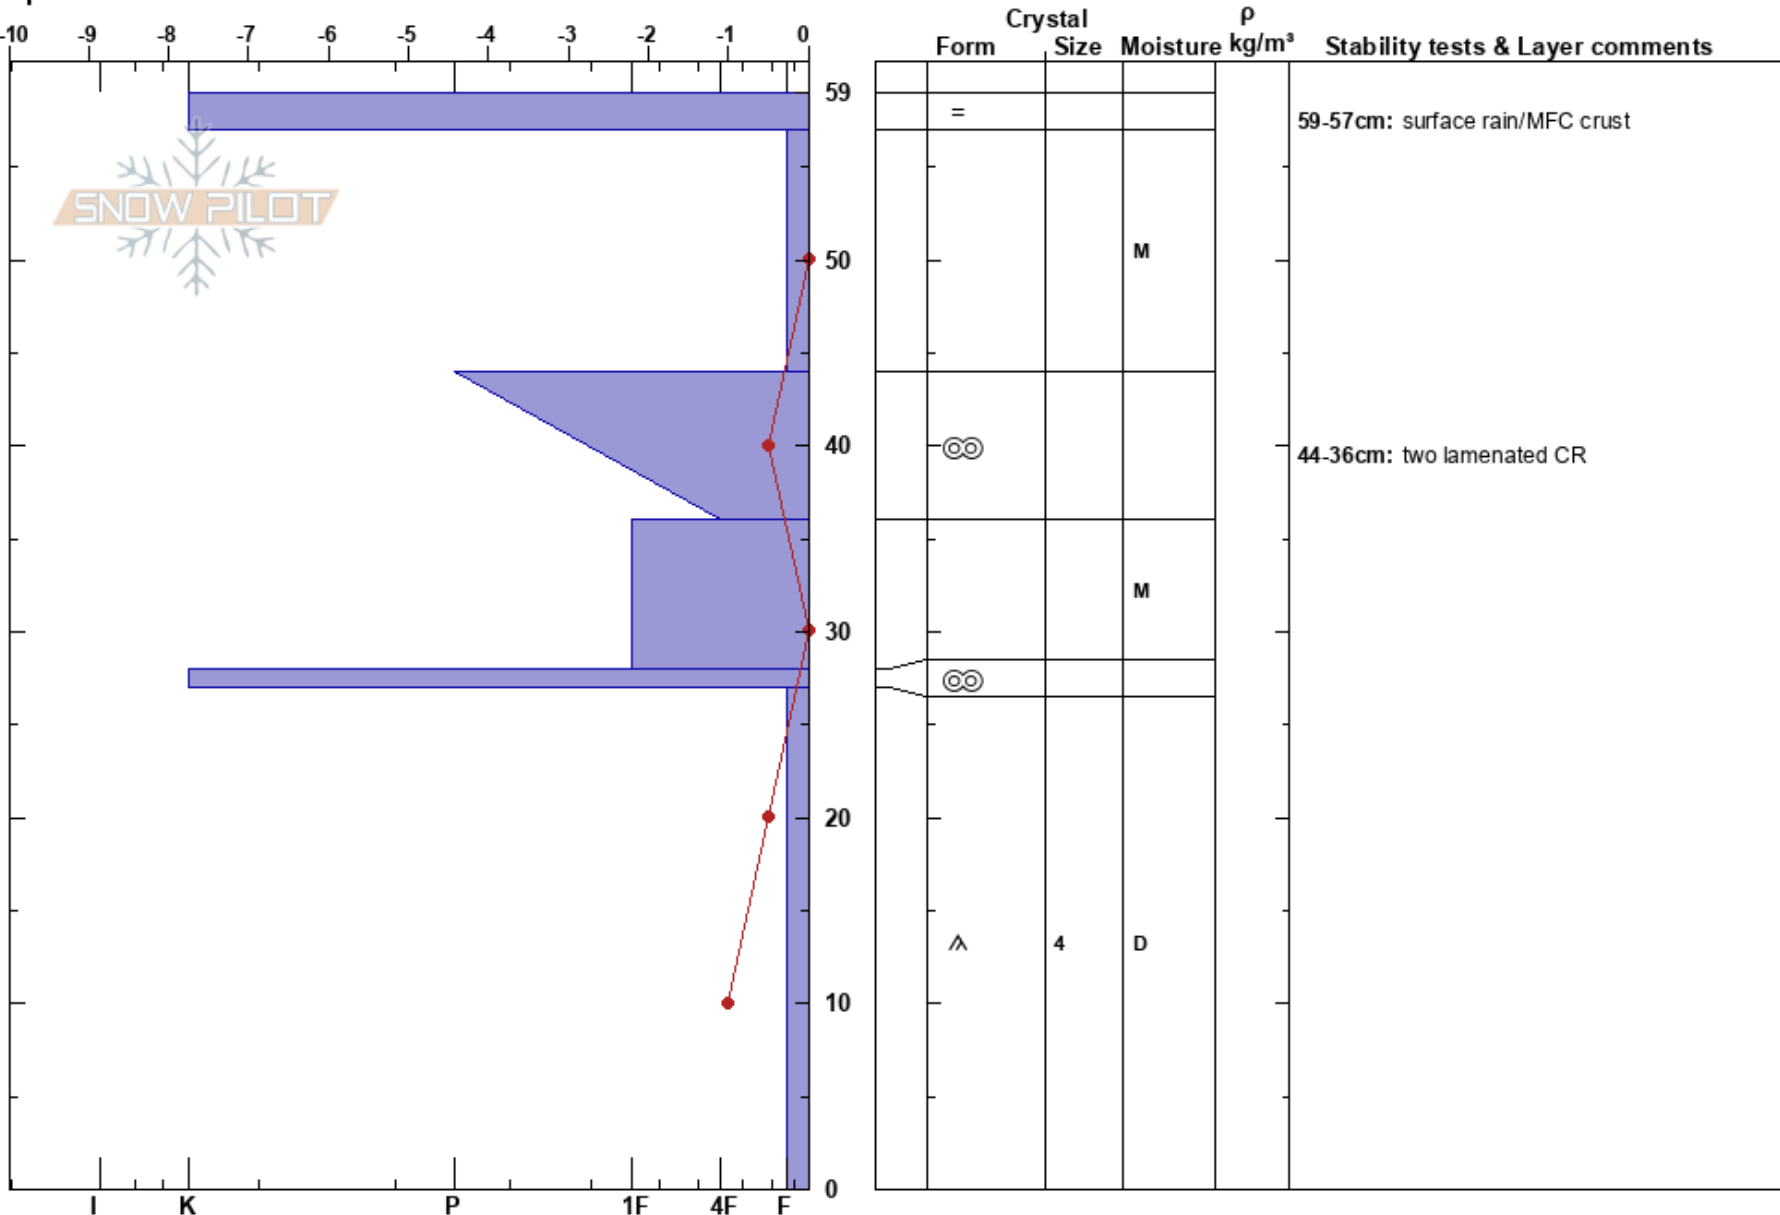

Maligne Big Bend
 Jasper National park
 AB
Elevation: 1560 m
Aspect: W
Specifics:

garth lemke
 10/04/2023 - 11:00
Co-ord:
Slope Angle: 38°
Wind Loading: no

Stability:
Air Temperature: 2°C
Sky Cover: OVC
Precipitation: NO
Wind: S Light Breeze

HS: 59
Layer Notes:
 59-57cm: surface rain/MFC crust
 44-36cm: two laminated CR
 27-0cm: Problematic layer

Notes: ~40m up from roadside