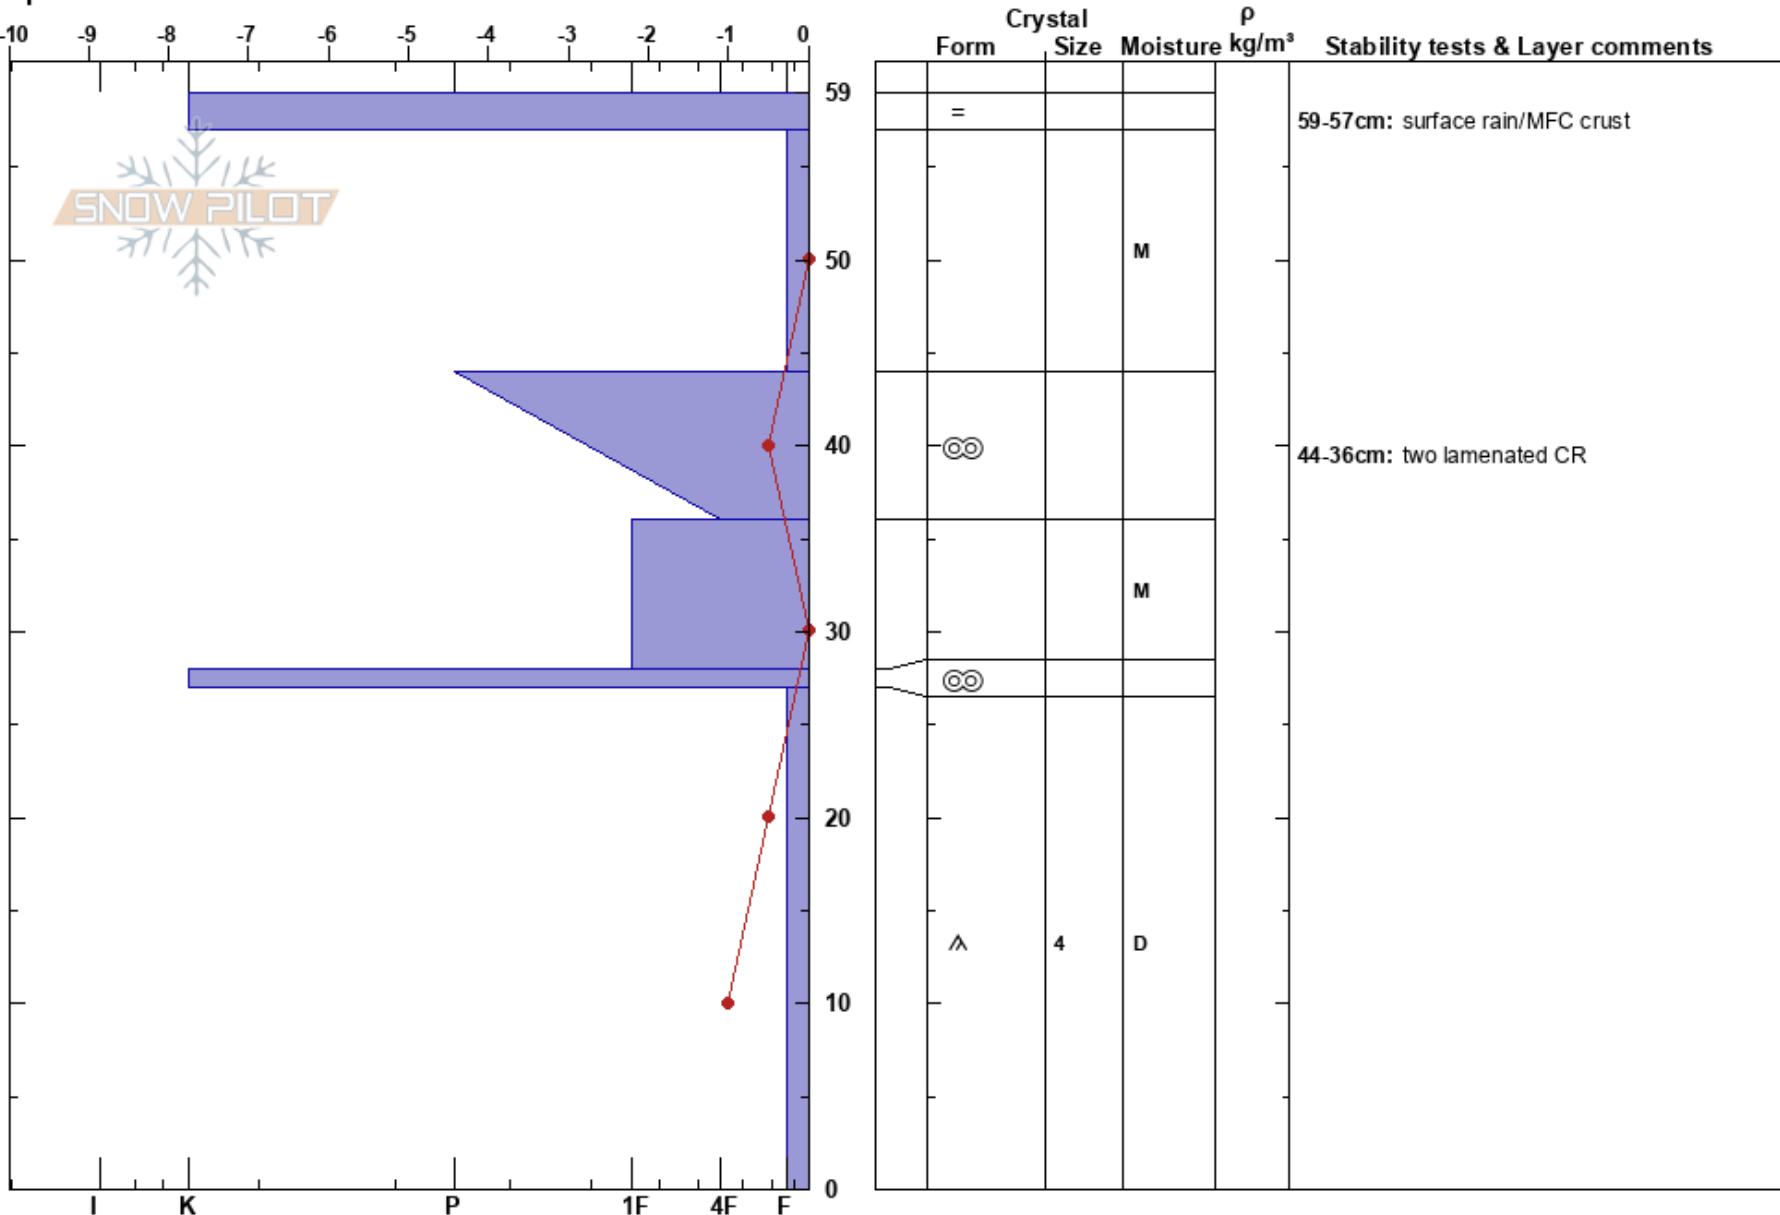

Maligne Big Bend
 Jasper National park
 AB
 Elevation: 1560 m
 Aspect: W
 Specifics:

garth lemke
 10/04/2023 - 11:00
 Co-ord:
 Slope Angle: 38°
 Wind Loading: no

Stability:
 Air Temperature: 2°C
 Sky Cover: OVC
 Precipitation: NO
 Wind: S Light Breeze

HS:59
 Layer Notes:
 59-57cm: surface rain/MFC crust
 44-36cm: two laminated CR
 27-0cm: Problematic layer

Notes: ~40m up from roadside