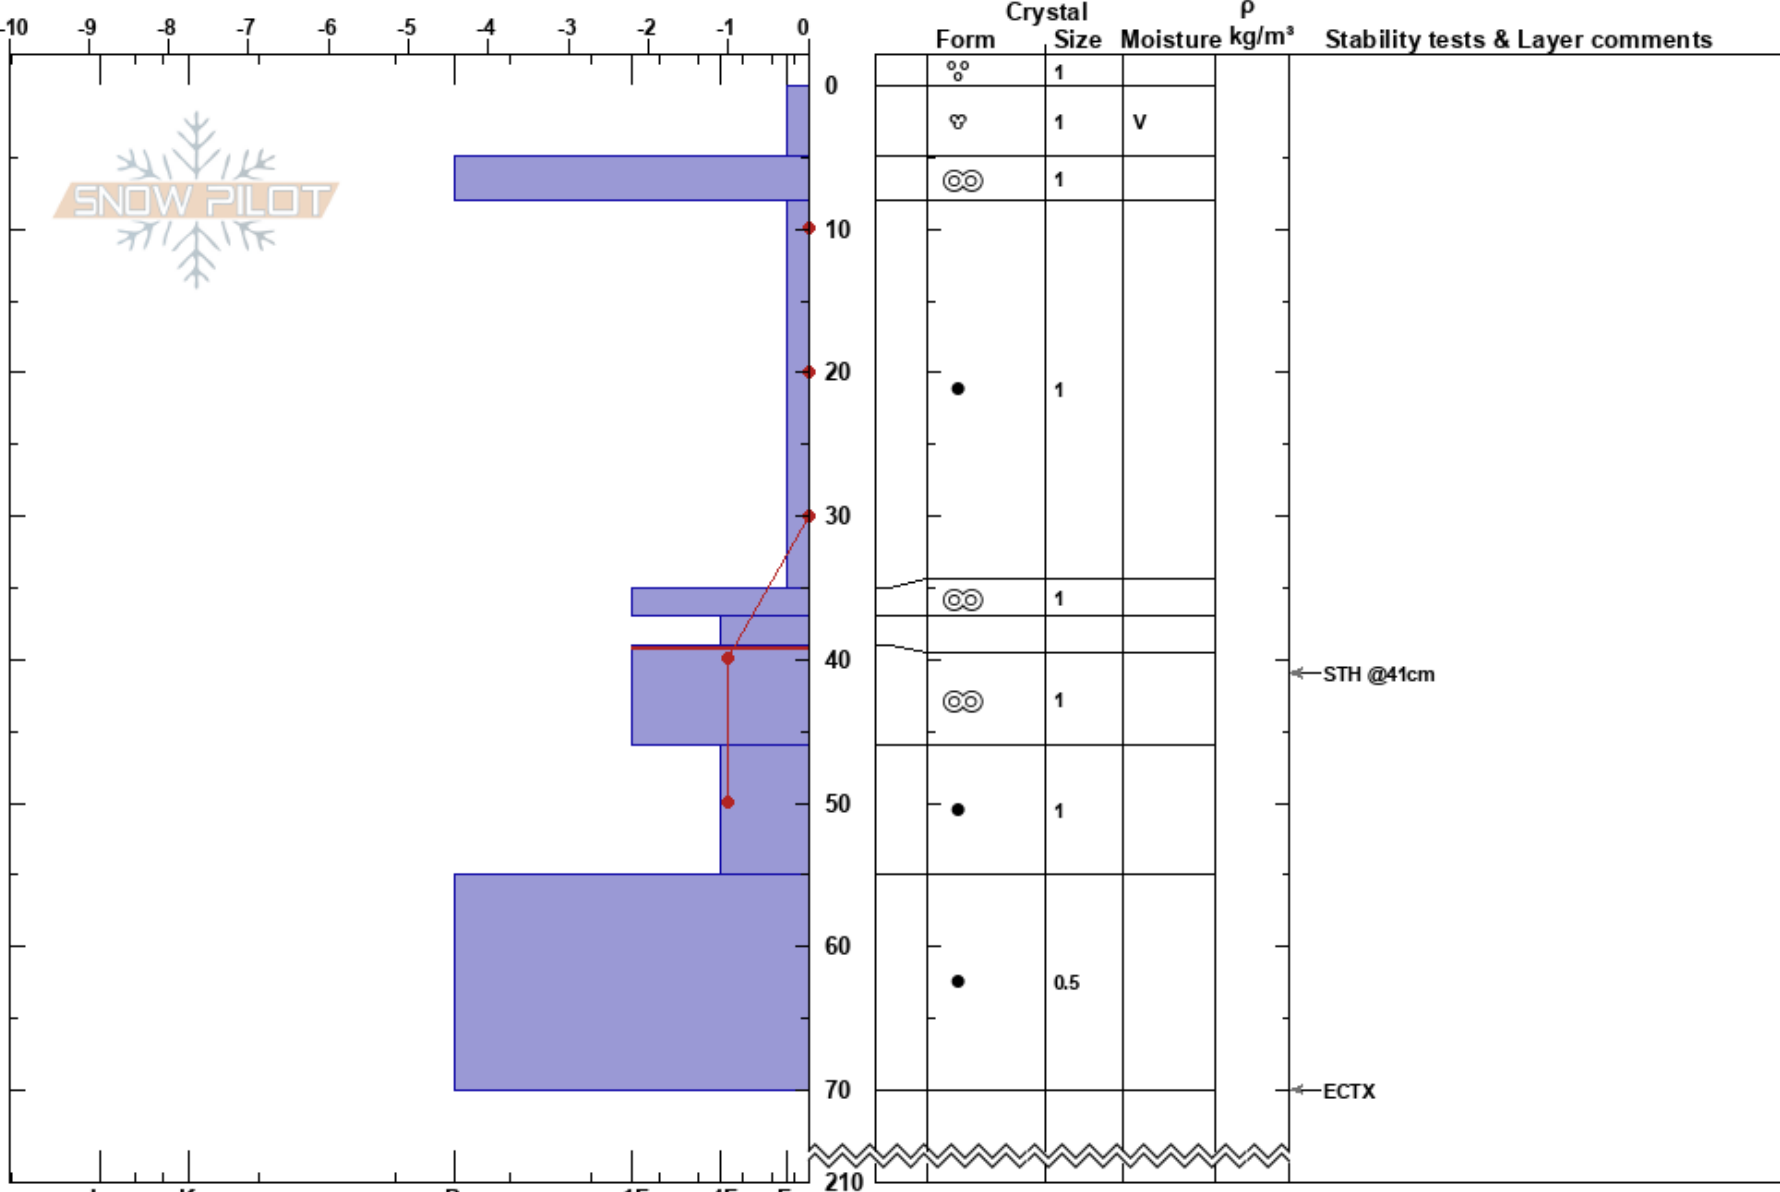

PF: 20

39-46cm: Problematic layer

WY

Co-ord: 12T 505329W 4846187N

Sky Cover: FEW

PS: 5

Elevation: 8850 ft

Slope Angle: 28°

Precipitation: NO

Wind: SW Light Breeze

Aspect: 180°

Wind Loading: no

Specifics: Ski tracks on slope; We skied slope

Notes: Just out of bounds on south boundary line