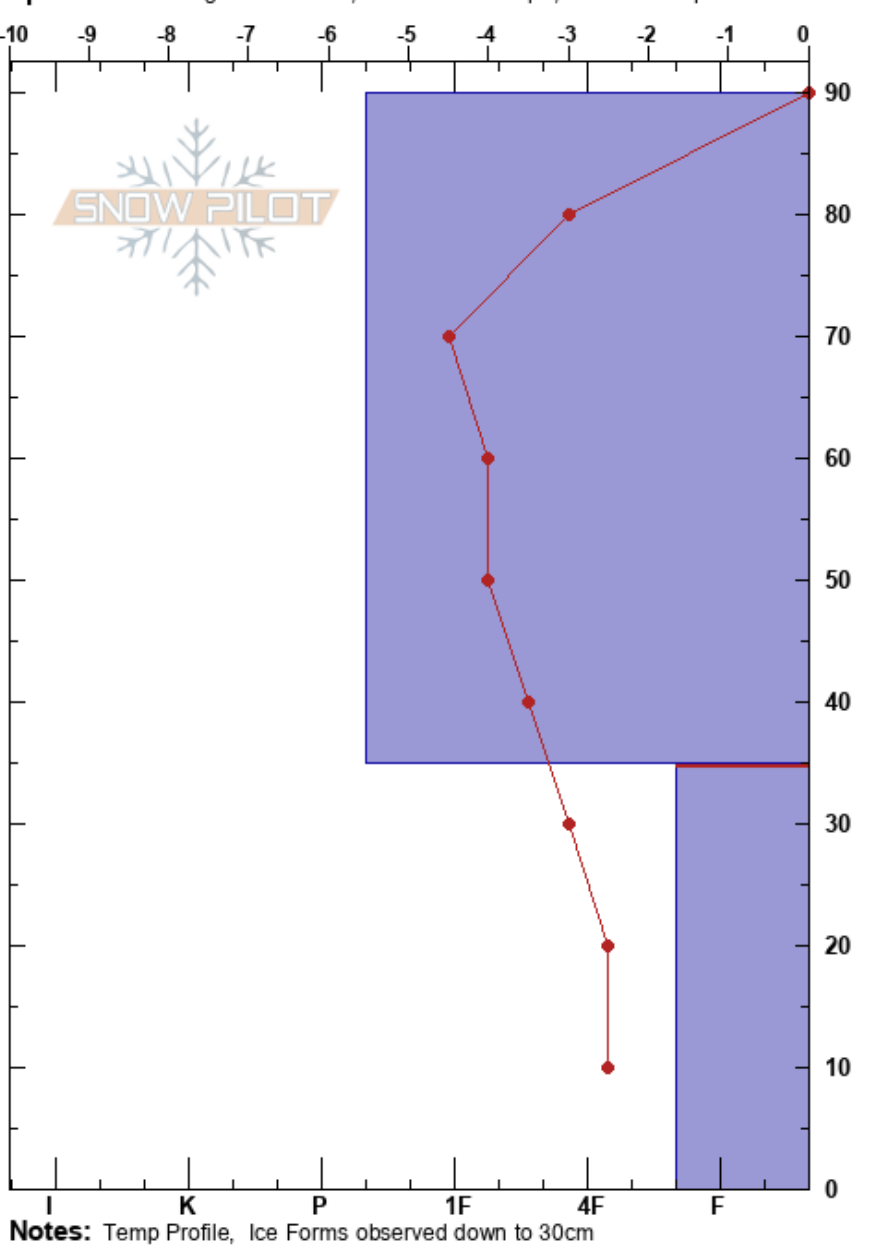

Durrance TR Temps      Paul Schmidt  
 Loveland Pass        04/10/2023 - 11:15am  
 CO                     Co-ord: 39.62259N, -105.87934E  
**Elevation:** 12000 ft      **Slope Angle:**  
**Aspect:** 170°            **Wind Loading:**  
**Specifics:** Pit dug in a Ski Area; Ski tracks on slope; We skied slope

**Stability:**  
**Air Temperature:** 4.5°C      **HS:**90      **Layer Notes:**  
**PF:** 15      35-0cm: Problematic layer  
**Sky Cover:** CLR  
**Precipitation:** NO  
**Wind:** Calm

Form	Crystal Size	Moisture	$\rho$ kg/m <sup>3</sup>	Stability tests & Layer comments
•				
^				

**Notes:** Temp Profile, Ice Forms observed down to 30cm