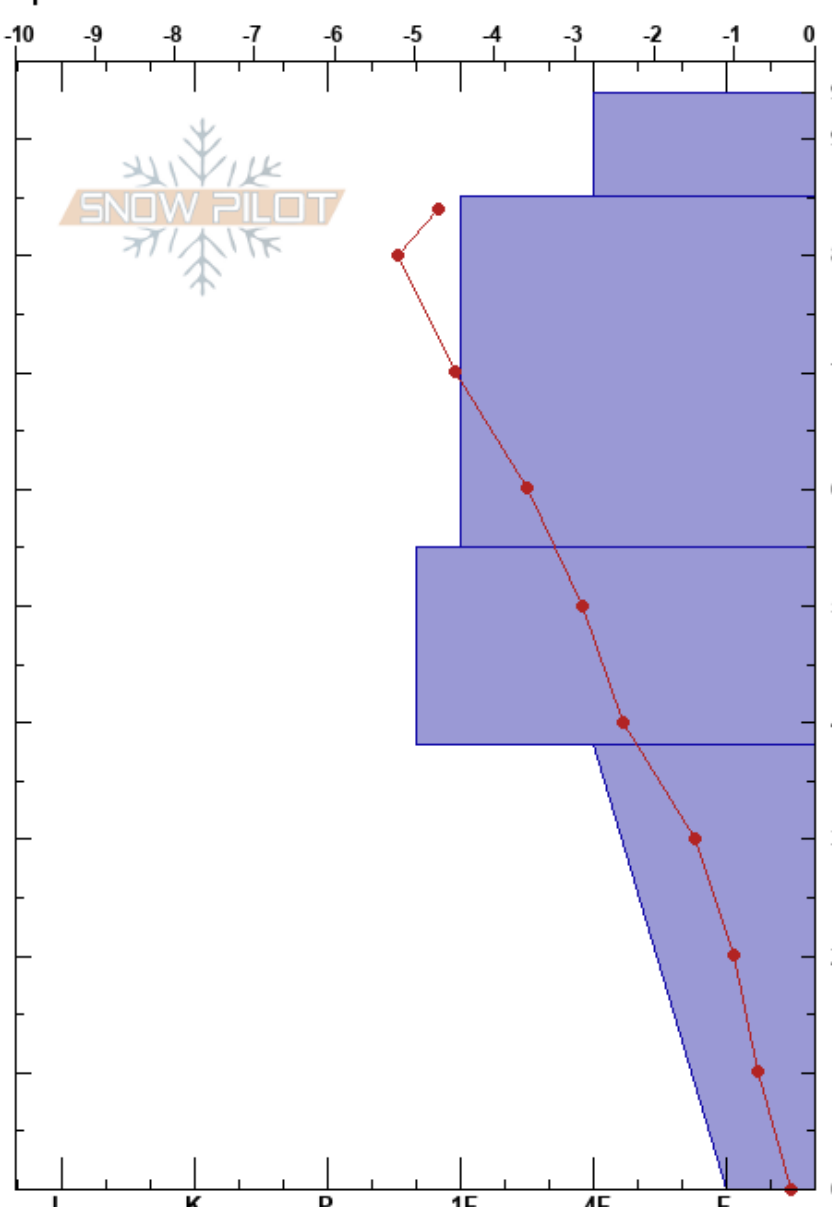

Overlander Wx Site
 Rockies
 BC
 Elevation: 2042 m
 Aspect: N
 Specifics:

Mitch Trottier
 18/01/2023 - 08:30
 Co-ord: 53.01076N, -119.19645W
 Slope Angle: 25°
 Wind Loading: no

Stability: **HS:94**
 Air Temperature: -5.4°C PF: 55
 Sky Cover: BKN
 Precipitation: NO
 Wind: SW Light Breeze

Layer Notes:
 55-38cm: 20221224 FC
 38-0cm: 20221124 FC DH
 38-0cm: Problematic layer

Form	Crystal Size	Moisture	ρ kg/m ³	Stability tests & Layer comments
+r	1			
/	1	D		
/	1-2			
□ (⊖)	1-2 (1)	D		55-38cm: 20221224 FC
□ (∧)	4 (4)	D		38-0cm: 20221124 FC DH

PST35/100 (End) @38cm
 ECTP24 @38cm Sudden Collapse

Notes: TL shoulder at 2000 m, 5 m tree spacing, open canopy, unmodified snowpack