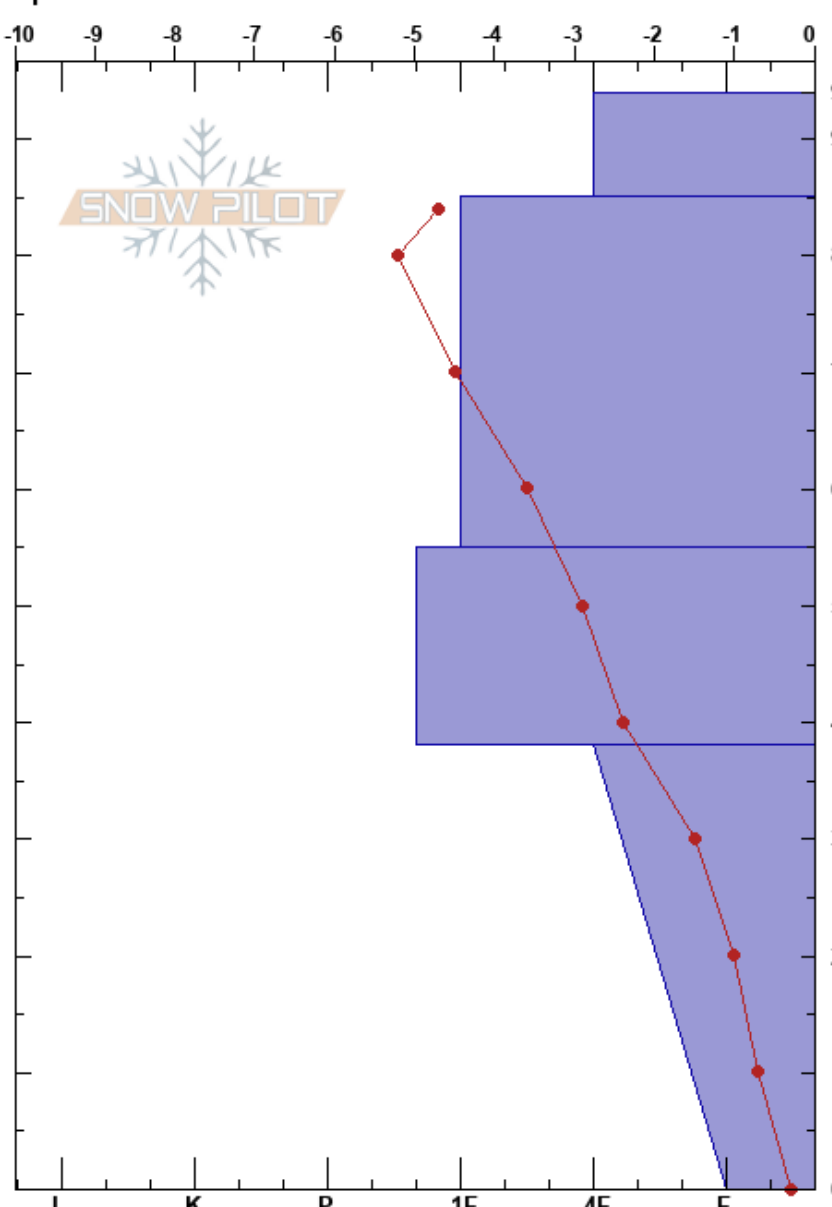

Overlander Wx Site  
 Rockies  
 BC  
 Elevation: 2042 m  
 Aspect: N  
 Specifics:

Mitch Trottier  
 18/01/2023 - 08:30  
 Co-ord: 53.01076N, -119.19645W  
 Slope Angle: 25°  
 Wind Loading: no

Stability: **HS:94**  
 Air Temperature: -5.4°C PF: 55  
 Sky Cover: BKN  
 Precipitation: NO  
 Wind: SW Light Breeze

Layer Notes:  
 55-38cm: 20221224 FC  
 38-0cm: 20221124 FC DH  
 38-0cm: Problematic layer

| Form  | Crystal |  | Moisture | $\rho$<br>kg/m <sup>3</sup> | Stability tests & Layer comments |
|-------|---------|--|----------|-----------------------------|----------------------------------|
|       | Size    |  |          |                             |                                  |
| +r    | 1       |  |          |                             |                                  |
| /     | 1       |  | D        |                             |                                  |
| /     | 1-2     |  |          |                             |                                  |
| □ (⊖) | 1-2 (1) |  | D        |                             | 55-38cm: 20221224 FC             |
| □ (∧) | 4 (4)   |  | D        |                             | 38-0cm: 20221124 FC DH           |

PST35/100 (End) @38cm  
 ECTP24 @38cm Sudden Collapse

Notes: TL shoulder at 2000 m, 5 m tree spacing, open canopy, unmodified snowpack