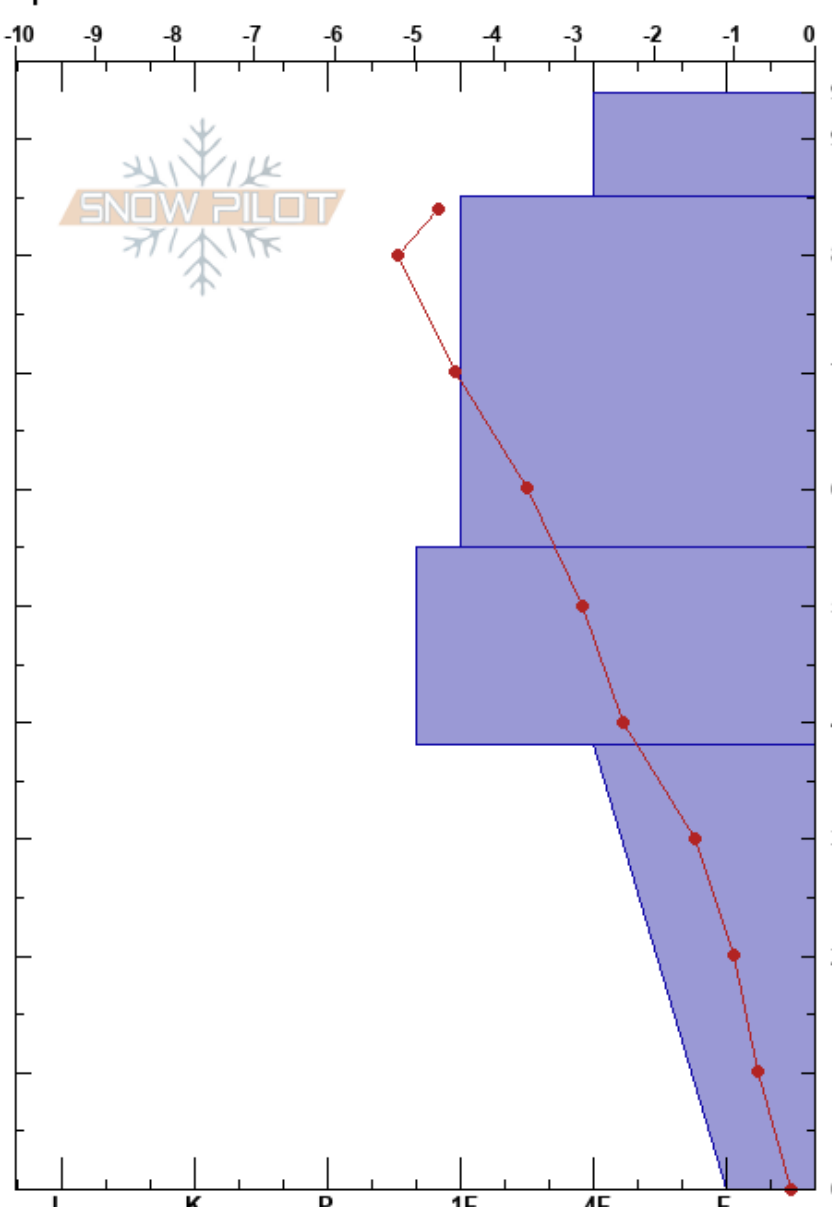

Overlander Wx Site
 Rockies
 BC
 Elevation: 2042 m
 Aspect: N
 Specifics:

Mitch Trottier
 18/01/2023 - 08:30
 Co-ord: 53.01076N, -119.19645W
 Slope Angle: 25°
 Wind Loading: no

Stability: **HS:94**
 Air Temperature: -5.4°C PF: 55
 Sky Cover: BKN
 Precipitation: NO
 Wind: SW Light Breeze

Layer Notes:
 55-38cm: 20221224 FC
 38-0cm: 20221124 FC DH
 38-0cm: Problematic layer

Form	Crystal		Moisture	ρ kg/m ³	Stability tests & Layer comments
	Size				
+r	1				
/	1		D		
/	1-2				
□ (⊖)	1-2 (1)		D		55-38cm: 20221224 FC
□ (∧)	4 (4)		D		38-0cm: 20221124 FC DH

PST35/100 (End) @38cm
 ECTP24 @38cm Sudden Collapse

Notes: TL shoulder at 2000 m, 5 m tree spacing, open canopy, unmodified snowpack