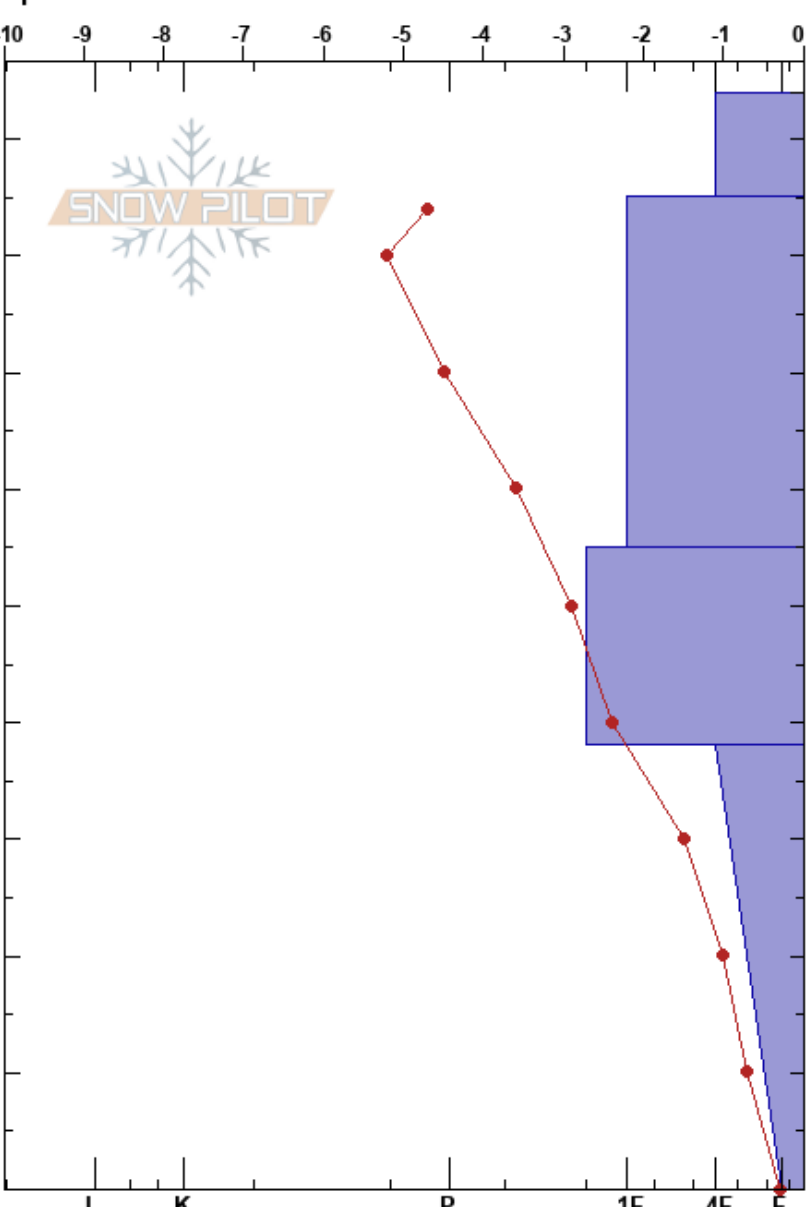

Overlander Wx Site  
 Rockies  
 BC  
 Elevation: 2042 m  
 Aspect: N  
 Specifics:

Mitch Trottier  
 18/01/2023 - 08:30  
 Co-ord: 53.01076N, -119.19645W  
 Slope Angle: 25°  
 Wind Loading: no

Stability: **HS:94**  
 Air Temperature: -5.4°C PF: 55  
 Sky Cover: BKN  
 Precipitation: NO  
 Wind: SW Light Breeze

Layer Notes:  
 55-38cm: 20221224 FC  
 38-0cm: 20221124 FC DH  
 38-0cm: Problematic layer

Form	Crystal Size	Moisture	$\rho$ kg/m <sup>3</sup>	Stability tests & Layer comments
/	1	D		
/	1-2	D		
□ (⊖)	1-2 (1)	D		55-38cm: 20221224 FC
□ (∧)	3 (4)	D		38-0cm: 20221124 FC DH ← PST35/100 (End) @38cm ← ECTP24 @38cm Sudden Collapse

Notes: TL shoulder at 2000 m, 5 m tree spacing, open canopy, unmodified snowpack