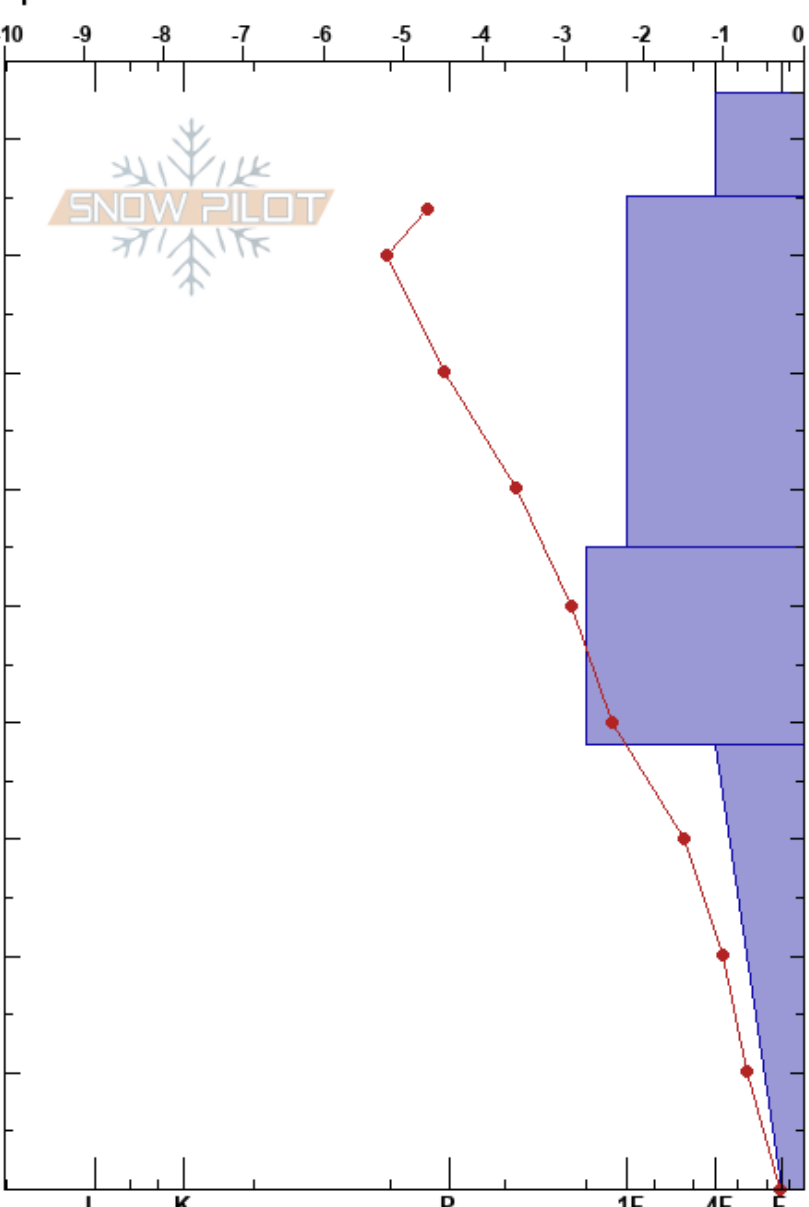

Overlander Wx Site  
 Rockies  
 BC  
 Elevation: 2042 m  
 Aspect: N  
 Specifics:

Mitch Trottier  
 18/01/2023 - 08:30  
 Co-ord: 53.01076N, -119.19645W  
 Slope Angle: 25°  
 Wind Loading: no

Stability: **HS:94**  
 Air Temperature: -5.4°C PF: 55  
 Sky Cover: BKN  
 Precipitation: NO  
 Wind: SW Light Breeze

Layer Notes:  
 55-38cm: 20221224 FC  
 38-0cm: 20221124 FC DH  
 38-0cm: Problematic layer

Form	Crystal		Moisture	ρ kg/m³	Stability tests & Layer comments
	Size				
/	1		D		
/	1-2		D		
□ (⊖)	1-2 (1)		D		55-38cm: 20221224 FC
□ (∧)	3 (4)		D		38-0cm: 20221124 FC DH

Annotations:  
 ← PST35/100 (End) @38cm  
 ← ECTP24 @38cm Sudden Collapse

Notes: TL shoulder at 2000 m, 5 m tree spacing, open canopy, unmodified snowpack