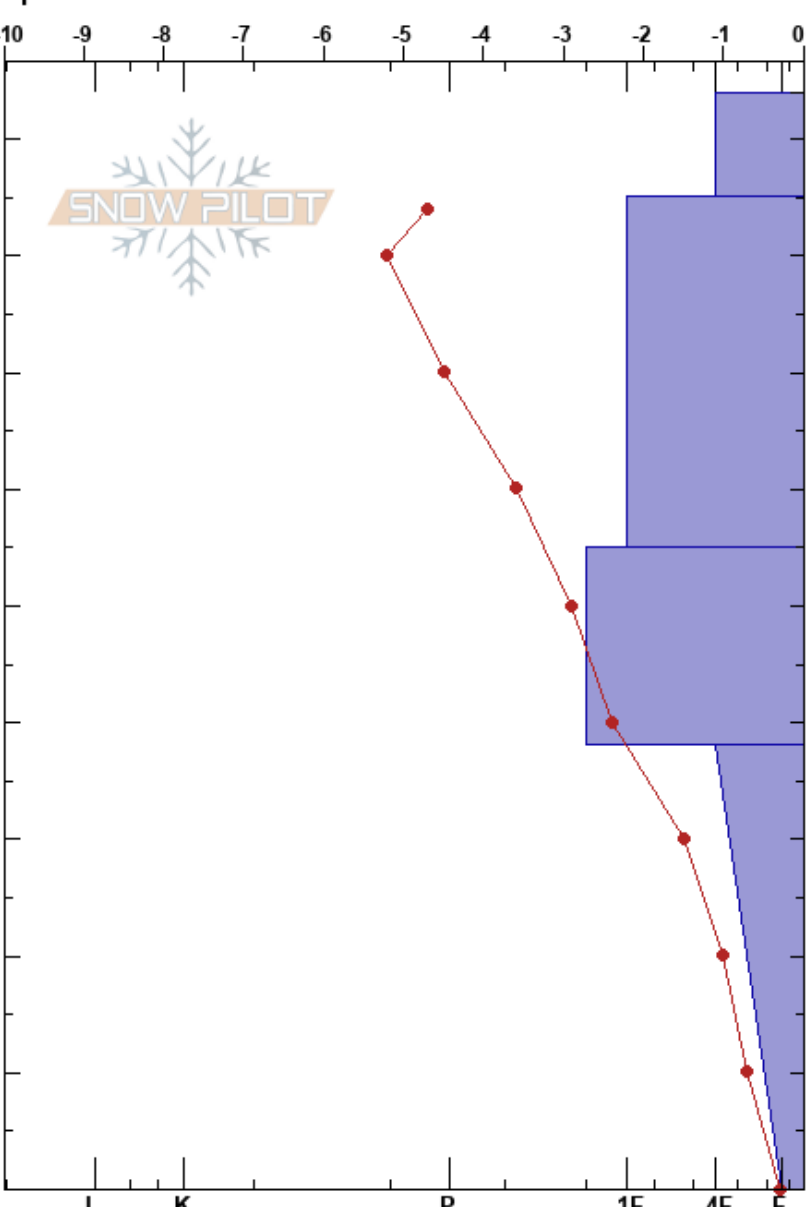

Overlander Wx Site
 Rockies
 BC
 Elevation: 2042 m
 Aspect: N
 Specifics:

Mitch Trottier
 18/01/2023 - 08:30
 Co-ord: 53.01076N, -119.19645W
 Slope Angle: 25°
 Wind Loading: no

Stability: **HS:94**
 Air Temperature: -5.4°C PF: 55
 Sky Cover: BKN
 Precipitation: NO
 Wind: SW Light Breeze

Layer Notes:
 55-38cm: 20221224 FC
 38-0cm: 20221124 FC DH
 38-0cm: Problematic layer

Form	Crystal		Moisture	ρ kg/m³	Stability tests & Layer comments
	Size				
/	1		D		
/	1-2		D		
□ (⊖)	1-2 (1)		D		55-38cm: 20221224 FC
□ (∧)	3 (4)		D		38-0cm: 20221124 FC DH PST35/100 (End) @38cm ECTP24 @38cm Sudden Collapse

Notes: TL shoulder at 2000 m, 5 m tree spacing, open canopy, unmodified snowpack