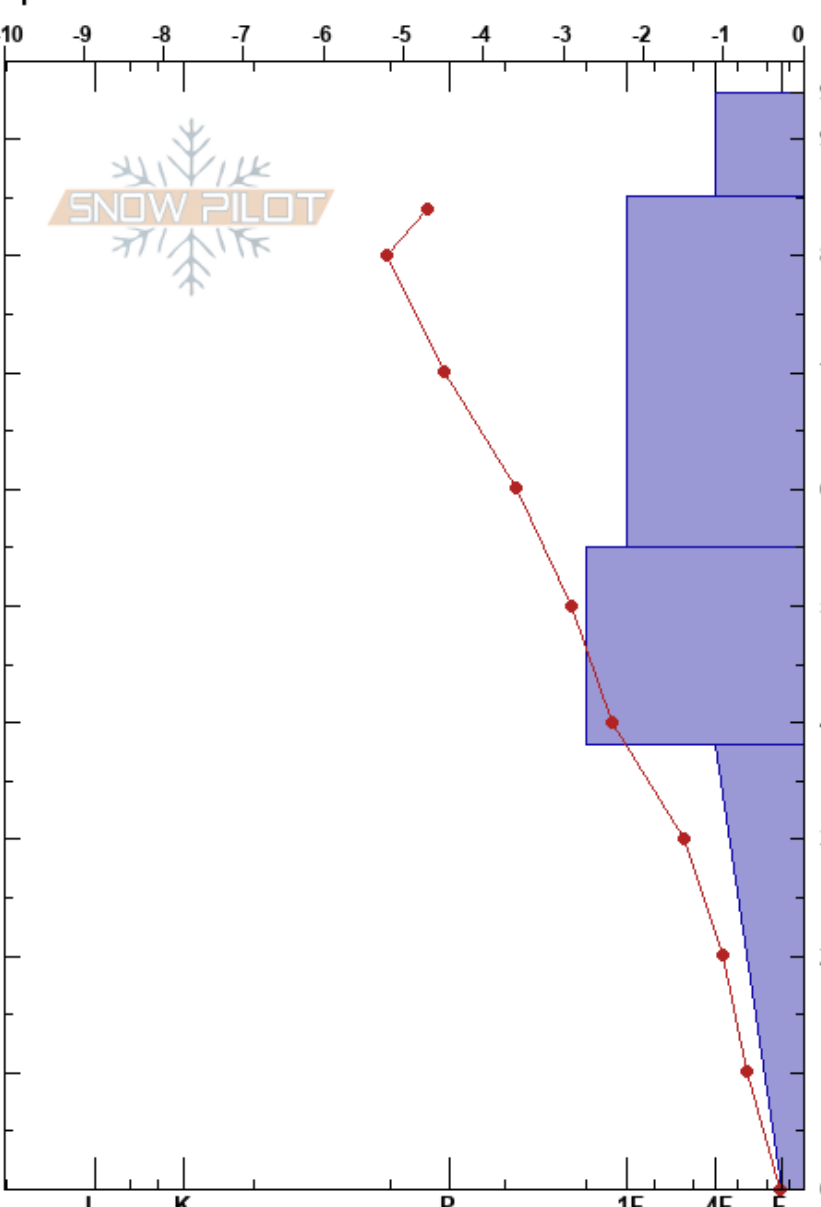

Overlander Wx Site
 Rockies
 BC
 Elevation: 2042 m
 Aspect: N
 Specifics:

Mitch Trottier
 18/01/2023 - 08:30
 Co-ord: 53.01076N, -119.19645W
 Slope Angle: 25°
 Wind Loading: no

Stability: **HS:94**
 Air Temperature: -5.4°C PF: 55
 Sky Cover: BKN
 Precipitation: NO
 Wind: SW Light Breeze

Layer Notes:
 55-38cm: 20221224 FC
 38-0cm: 20221124 FC DH
 38-0cm: Problematic layer

Form	Crystal		Moisture	ρ kg/m³	Stability tests & Layer comments
	Size				
/	1		D		
/	1-2		D		
□ (θ)	1-2 (1)		D		55-38cm: 20221224 FC
□ (∧)	3 (4)		D		38-0cm: 20221124 FC DH PST35/100 (End) @38cm ECTP24 @38cm Sudden Collapse

Notes: TL shoulder at 2000 m, 5 m tree spacing, open canopy, unmodified snowpack