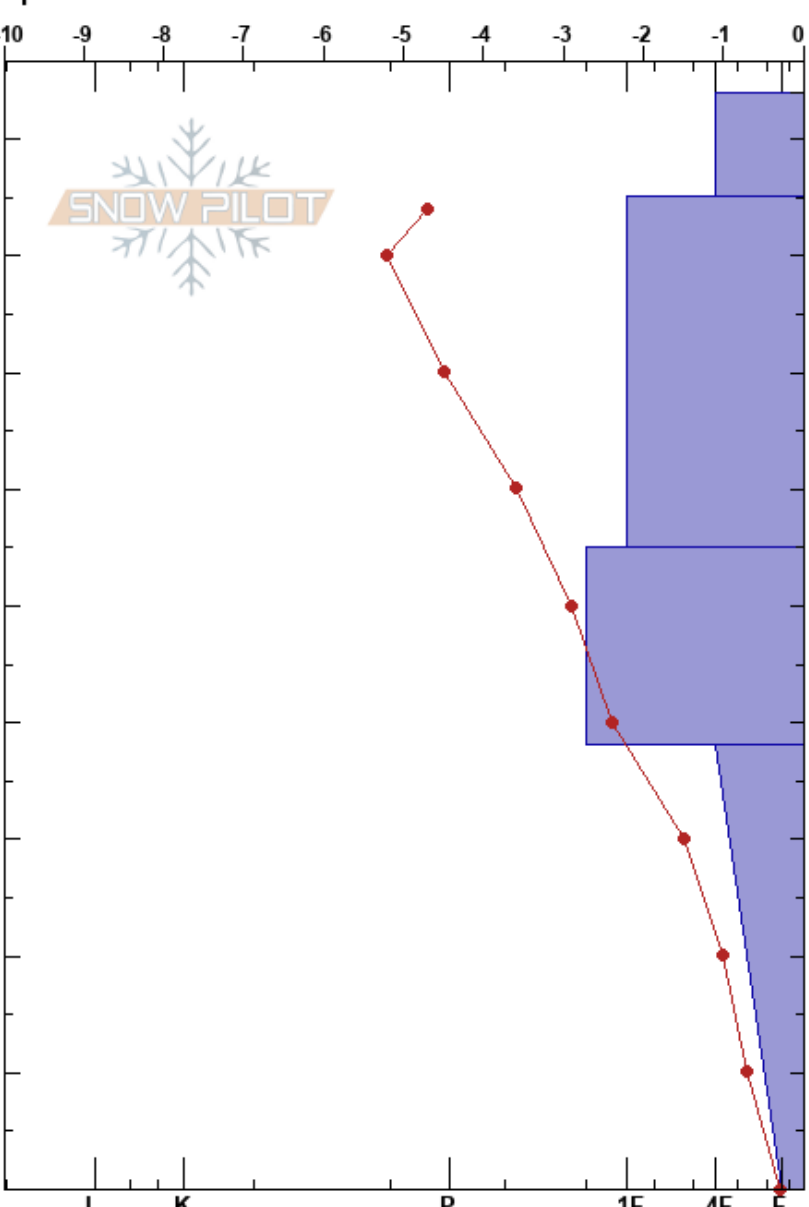

Overlander Wx Site  
 Rockies  
 BC  
 Elevation: 2042 m  
 Aspect: N  
 Specifics:

Mitch Trottier  
 18/01/2023 - 08:30  
 Co-ord: 53.01076N, -119.19645W  
 Slope Angle: 25°  
 Wind Loading: no

Stability: **HS:94**  
 Air Temperature: -5.4°C PF: 55  
 Sky Cover: BKN  
 Precipitation: NO  
 Wind: SW Light Breeze

Layer Notes:  
 55-38cm: 20221224 FC  
 38-0cm: 20221124 FC DH  
 38-0cm: Problematic layer

| Form  | Crystal |  | Moisture | $\rho$<br>kg/m <sup>3</sup> | Stability tests & Layer comments |
|-------|---------|--|----------|-----------------------------|----------------------------------|
|       | Size    |  |          |                             |                                  |
| /     | 1       |  | D        |                             |                                  |
| /     | 1-2     |  | D        |                             |                                  |
| □ (⊖) | 1-2 (1) |  | D        |                             | 55-38cm: 20221224 FC             |
| □ (∧) | 3 (4)   |  | D        |                             | 38-0cm: 20221124 FC DH           |

PST35/100 (End) @38cm  
 ECTP24 @38cm Sudden Collapse

Notes: TL shoulder at 2000 m, 5 m tree spacing, open canopy, unmodified snowpack