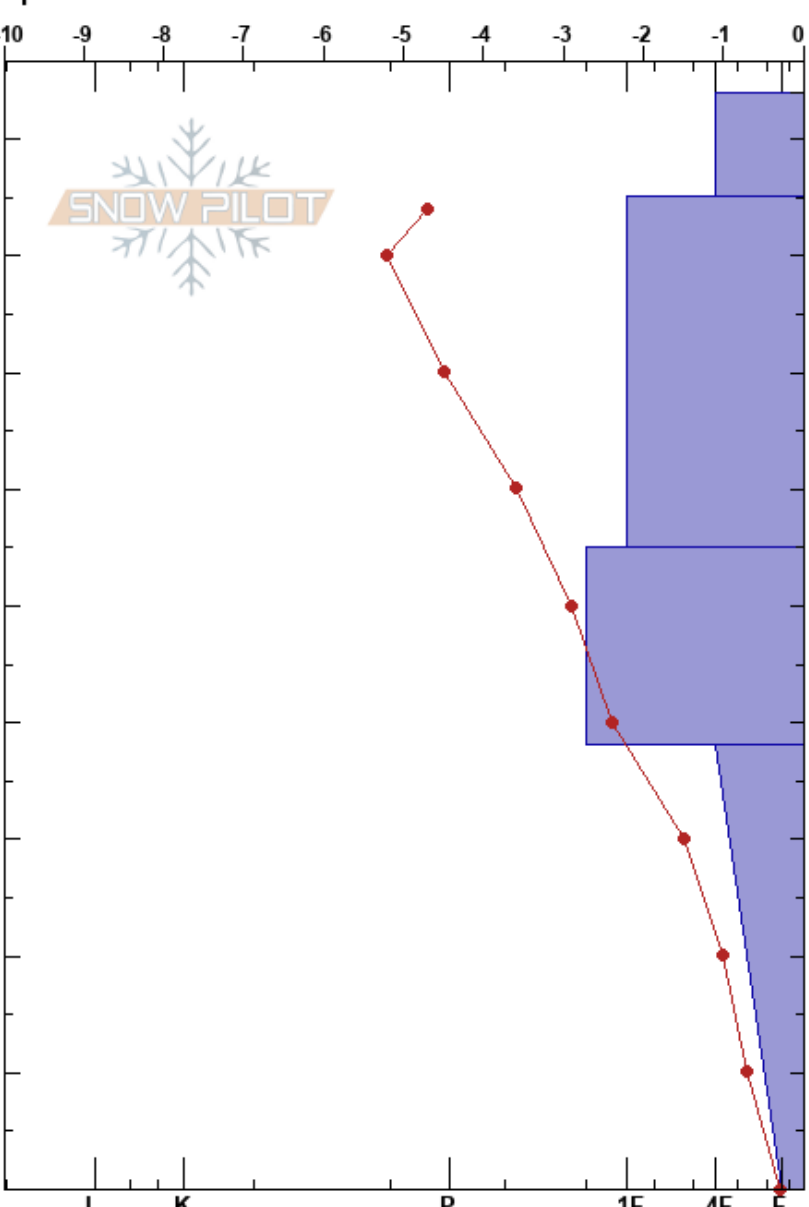

Overlander Wx Site  
 Rockies  
 BC  
 Elevation: 2042 m  
 Aspect: N  
 Specifics:

Mitch Trottier  
 18/01/2023 - 08:30  
 Co-ord: 53.01076N, -119.19645W  
 Slope Angle: 25°  
 Wind Loading: no

Stability: **HS:94**  
 Air Temperature: -5.4°C PF: 55  
 Sky Cover: BKN  
 Precipitation: NO  
 Wind: SW Light Breeze

Layer Notes:  
 55-38cm: 20221224 FC  
 38-0cm: 20221124 FC DH  
 38-0cm: Problematic layer

Form	Crystal		Moisture	ρ kg/m³	Stability tests & Layer comments
	Size				
/	1		D		
/	1-2		D		
□ (θ)	1-2 (1)		D		55-38cm: 20221224 FC
□ (∧)	3 (4)		D		38-0cm: 20221124 FC DH ← PST35/100 (End) @38cm ← ECTP24 @38cm Sudden Collapse

Notes: TL shoulder at 2000 m, 5 m tree spacing, open canopy, unmodified snowpack