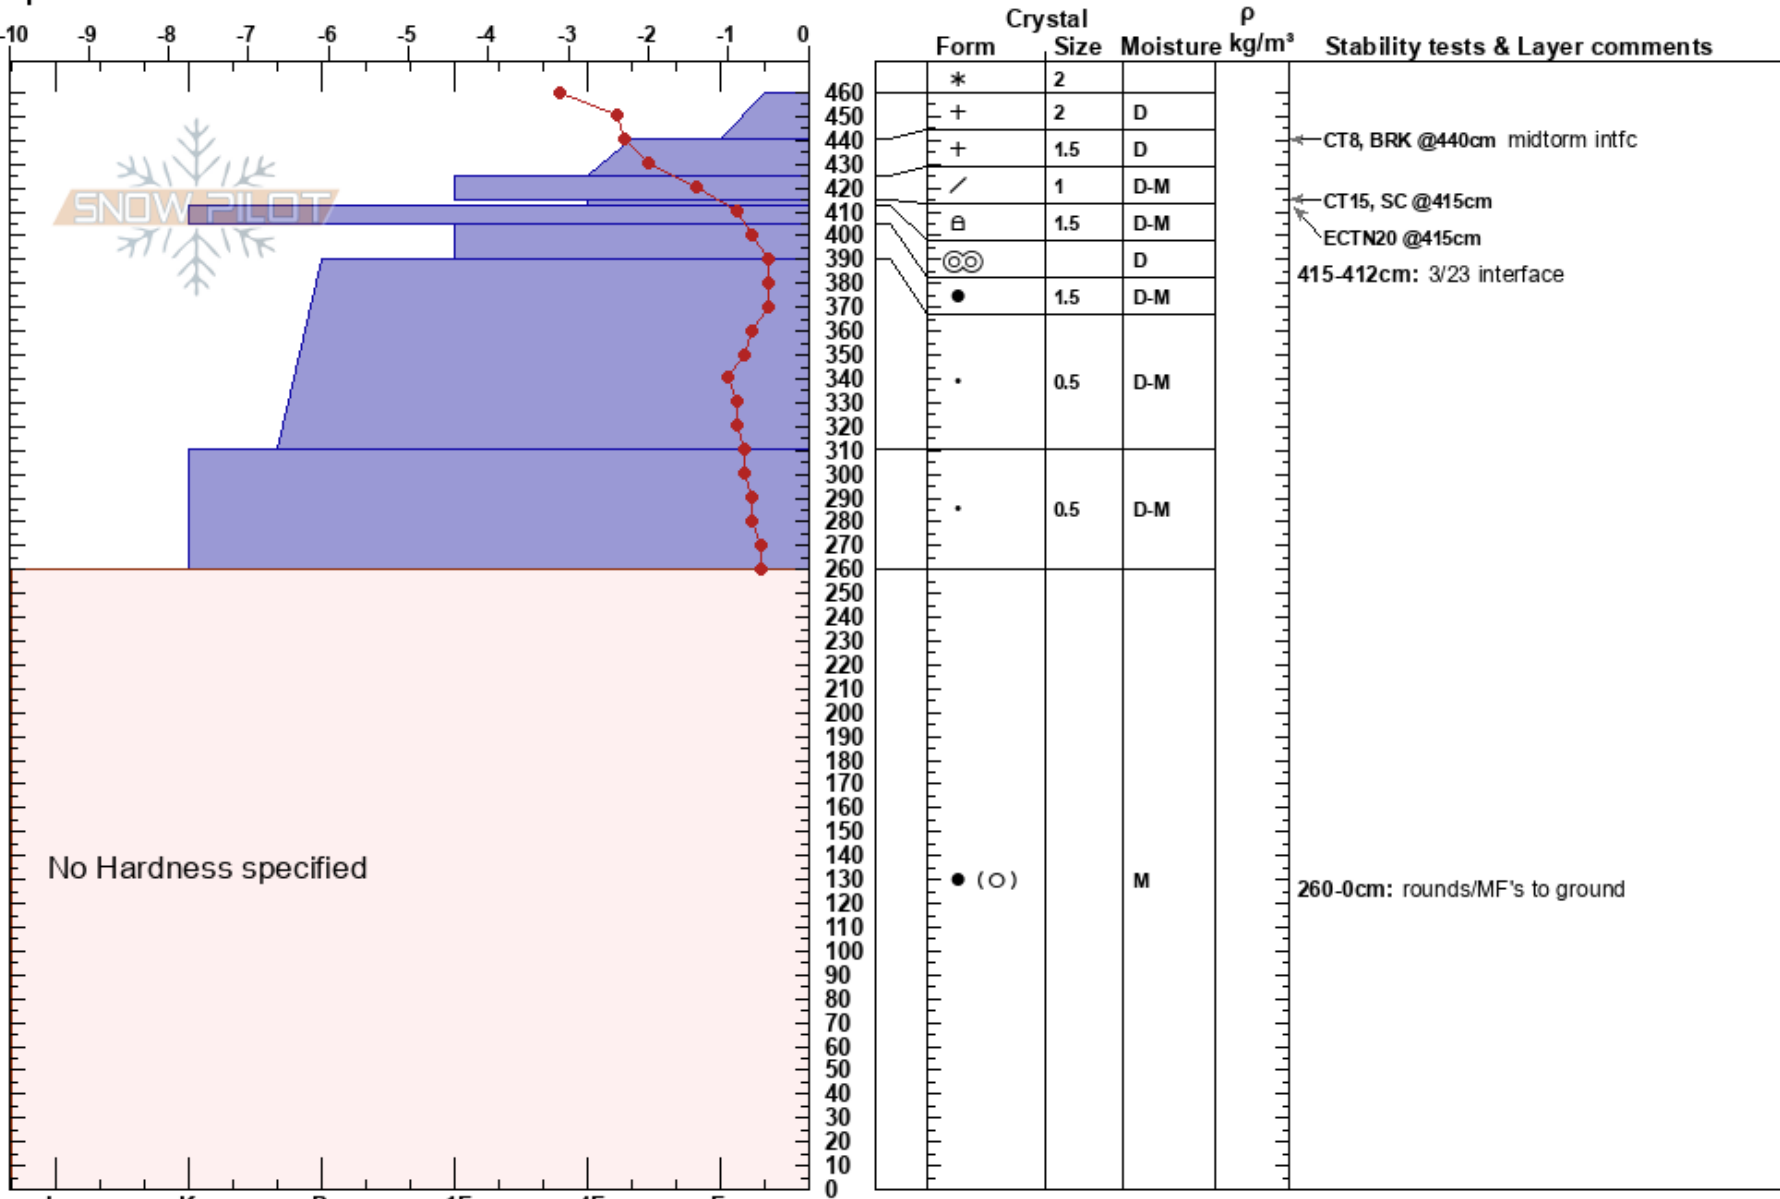

Baker Backcountry  
North Cascades, West  
WA

Craig Muderlak  
03/24/2023 - 4:00pm  
Co-ord: 599690E 5412629N  
Slope Angle: 18°  
Wind Loading: no

Stability: Fair  
Air Temperature: -3.9°C  
Sky Cover: OVC  
Precipitation: S5  
Wind: SW Moderate

HS: 460  
PF: 45  
PS: 35  
Layer Notes:  
415-412cm: 3/23 interface  
415-412cm: Problematic layer  
260-0cm: rounds/MF's to ground

Elevation: 4364 ft  
Aspect: NE  
Specifics:

**Notes:** No direct obs. below 260cm. With the tracking of seasonal snowpack, I'm aware that there are no PWL's in the deeper snowpack, and it's composed of layers of well settled rounds and meltforms.