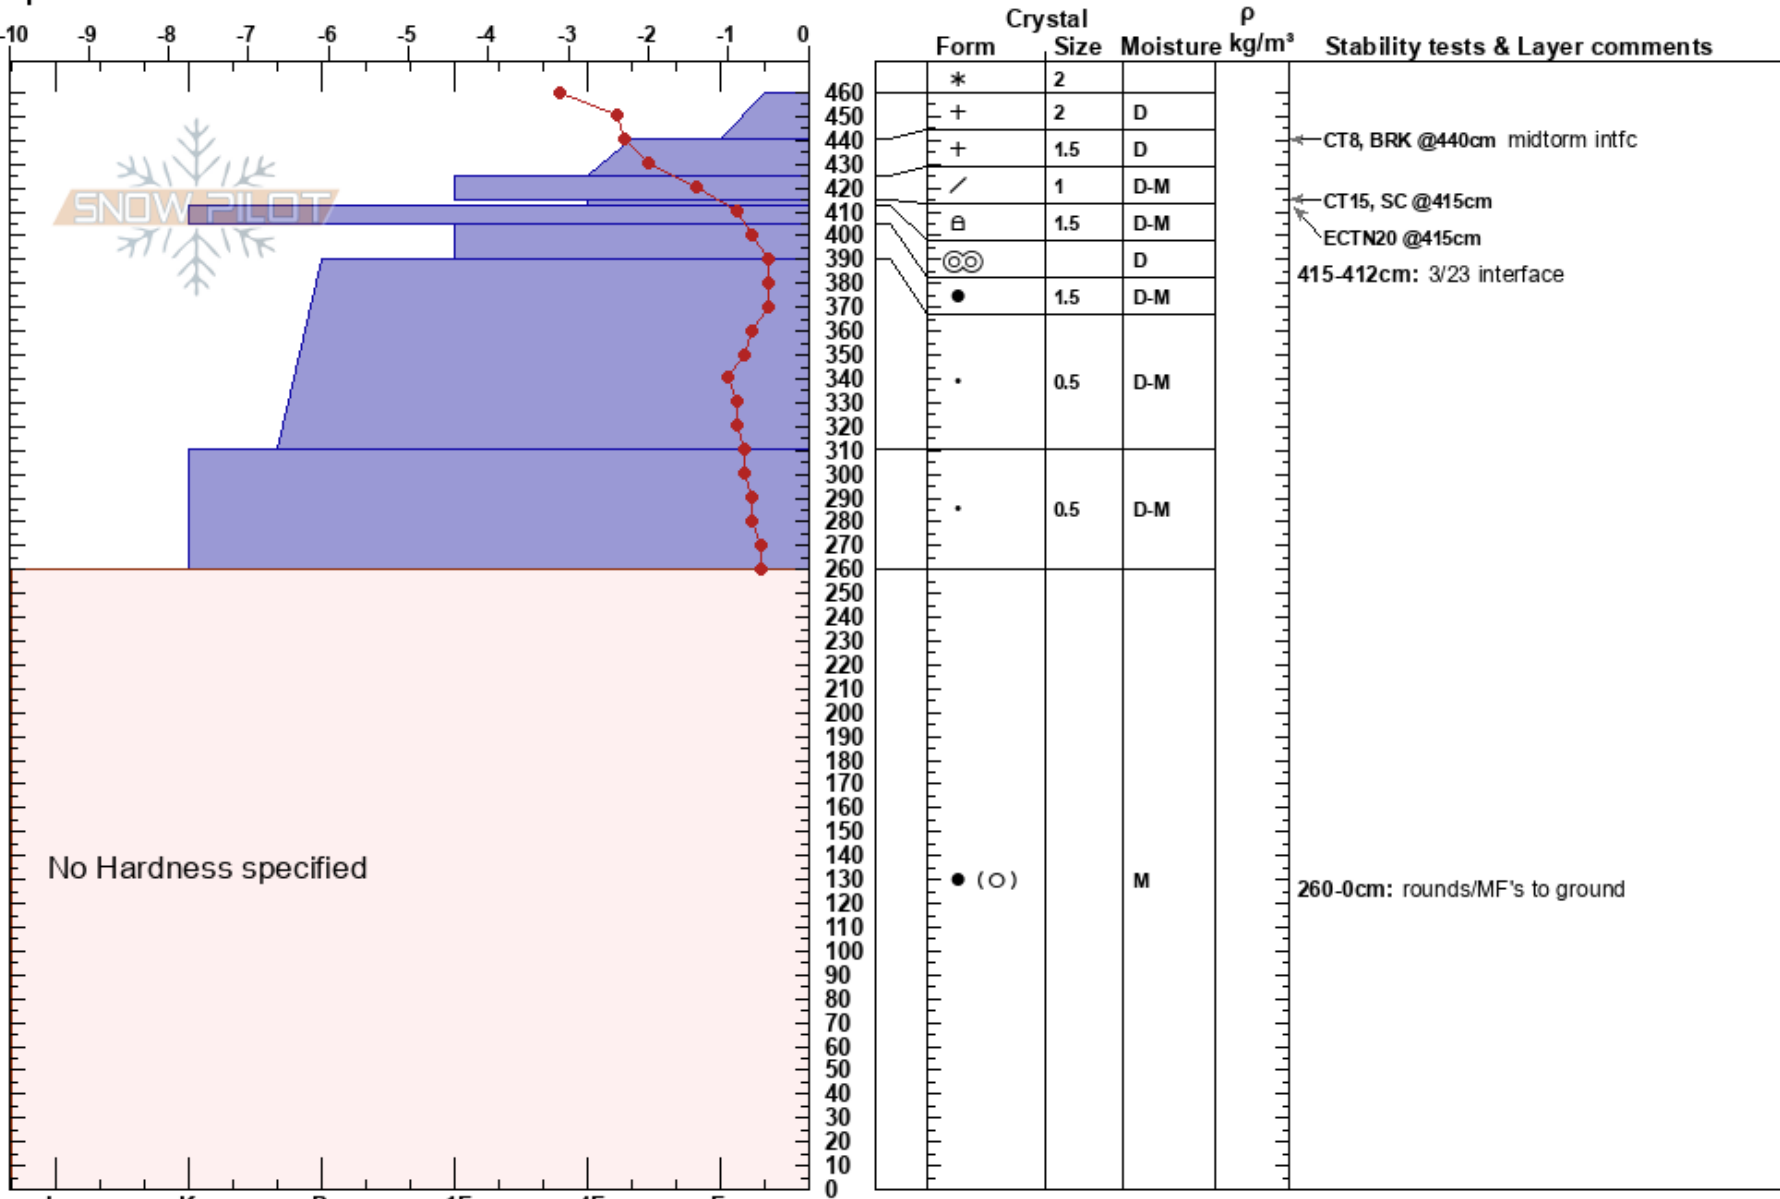

Baker Backcountry
North Cascades, West
WA

Craig Muderlak
03/24/2023 - 4:00pm
Co-ord: 599690E 5412629N
Slope Angle: 18°
Wind Loading: no

Stability: Fair
Air Temperature: -3.9°C
Sky Cover: OVC
Precipitation: S5
Wind: SW Moderate

HS: 460
PF: 45
PS: 35
Layer Notes:
415-412cm: 3/23 interface
415-412cm: Problematic layer
260-0cm: rounds/MF's to ground

Elevation: 4364 ft
Aspect: NE
Specifics:

Notes: No direct obs. below 260cm. With the tracking of seasonal snowpack, I'm aware that there are no PWL's in the deeper snowpack, and it's composed of layers of well settled rounds and meltforms.