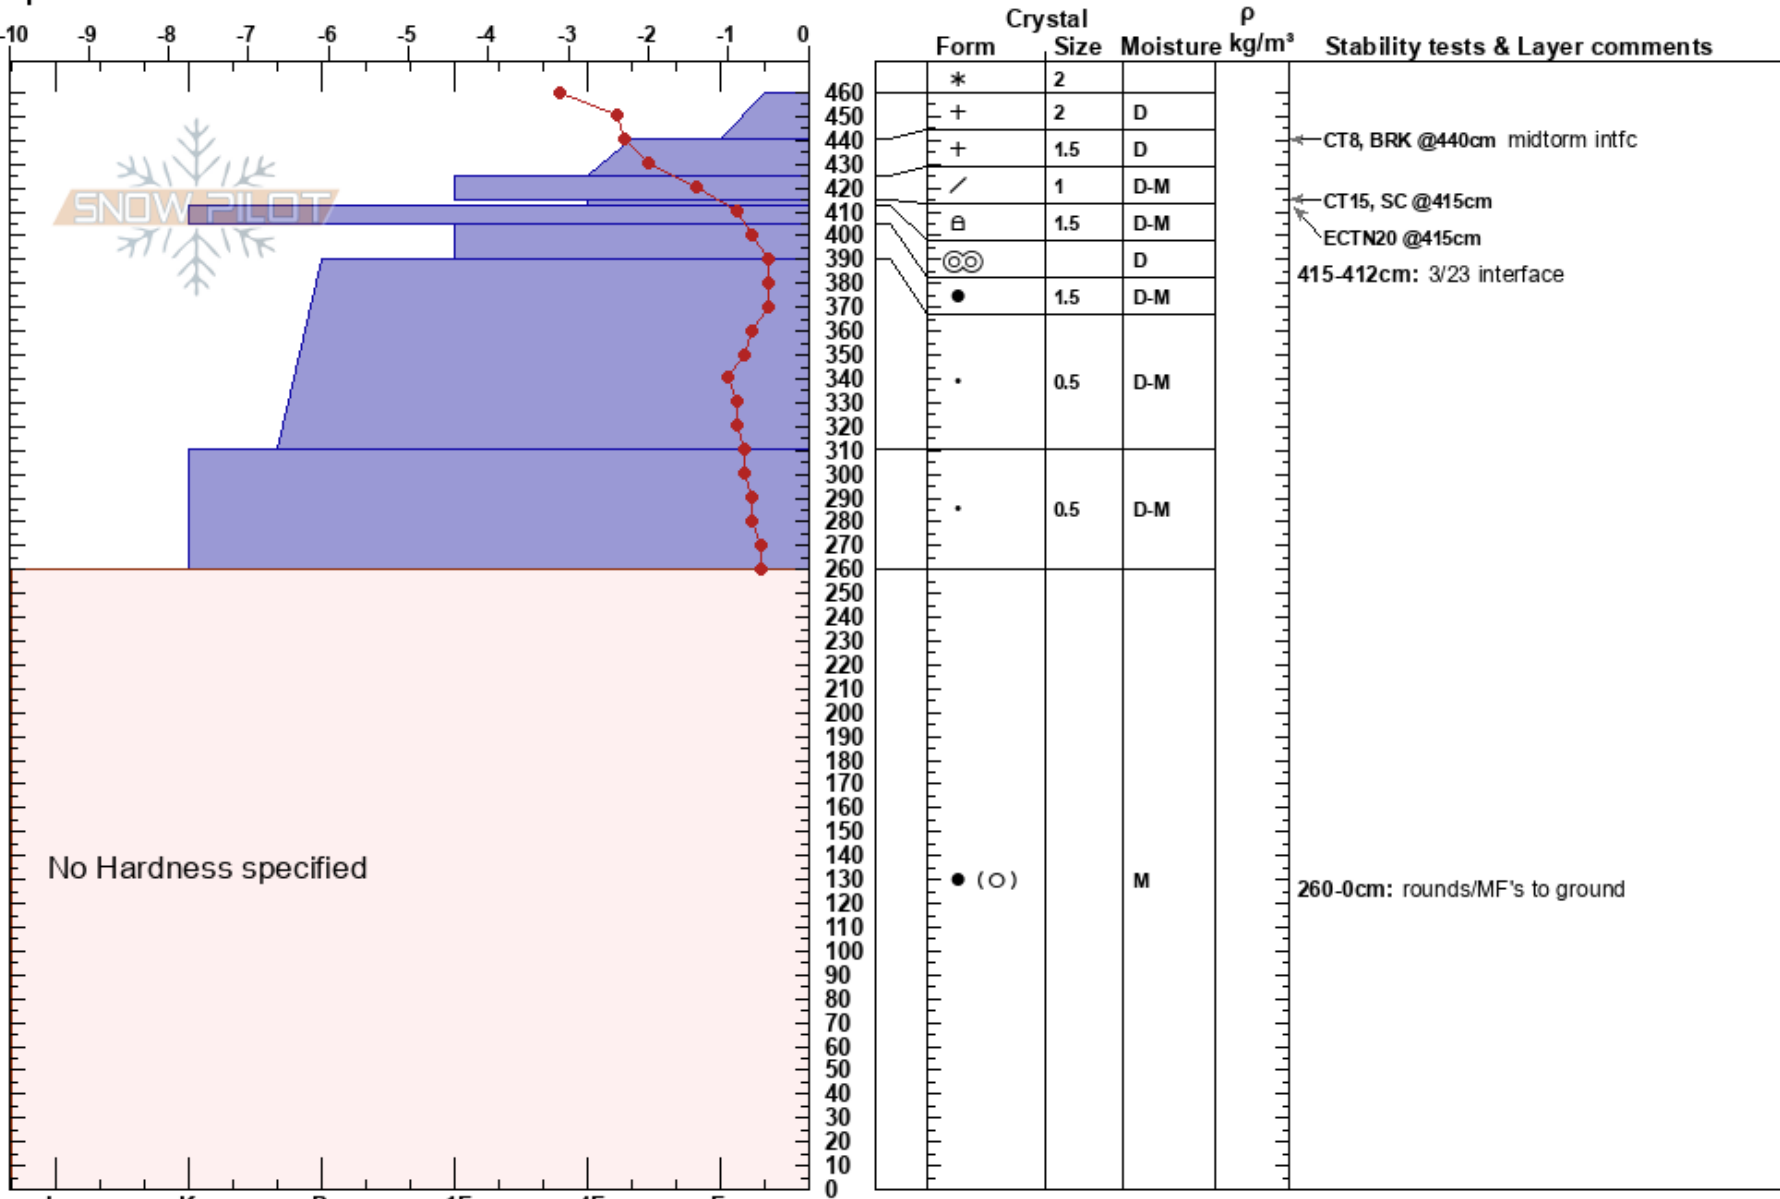

Baker Backcountry
North Cascades, West
WA

Craig Muderlak
03/24/2023 - 4:00pm
Co-ord: 599690E 5412629N
Slope Angle: 18°
Wind Loading: no

Stability: Fair
Air Temperature: -3.9°C
Sky Cover: OVC
Precipitation: S5
Wind: SW Moderate

HS: 460
PF: 45
PS: 35
Layer Notes:
415-412cm: 3/23 interface
415-412cm: Problematic layer
260-0cm: rounds/MF's to ground

Specifics:

No Hardness specified

Notes: No direct obs. below 260cm. With the tracking of seasonal snowpack, I'm aware that there are no PWL's in the deeper snowpack, and it's composed of layers of well settled rounds and meltforms.