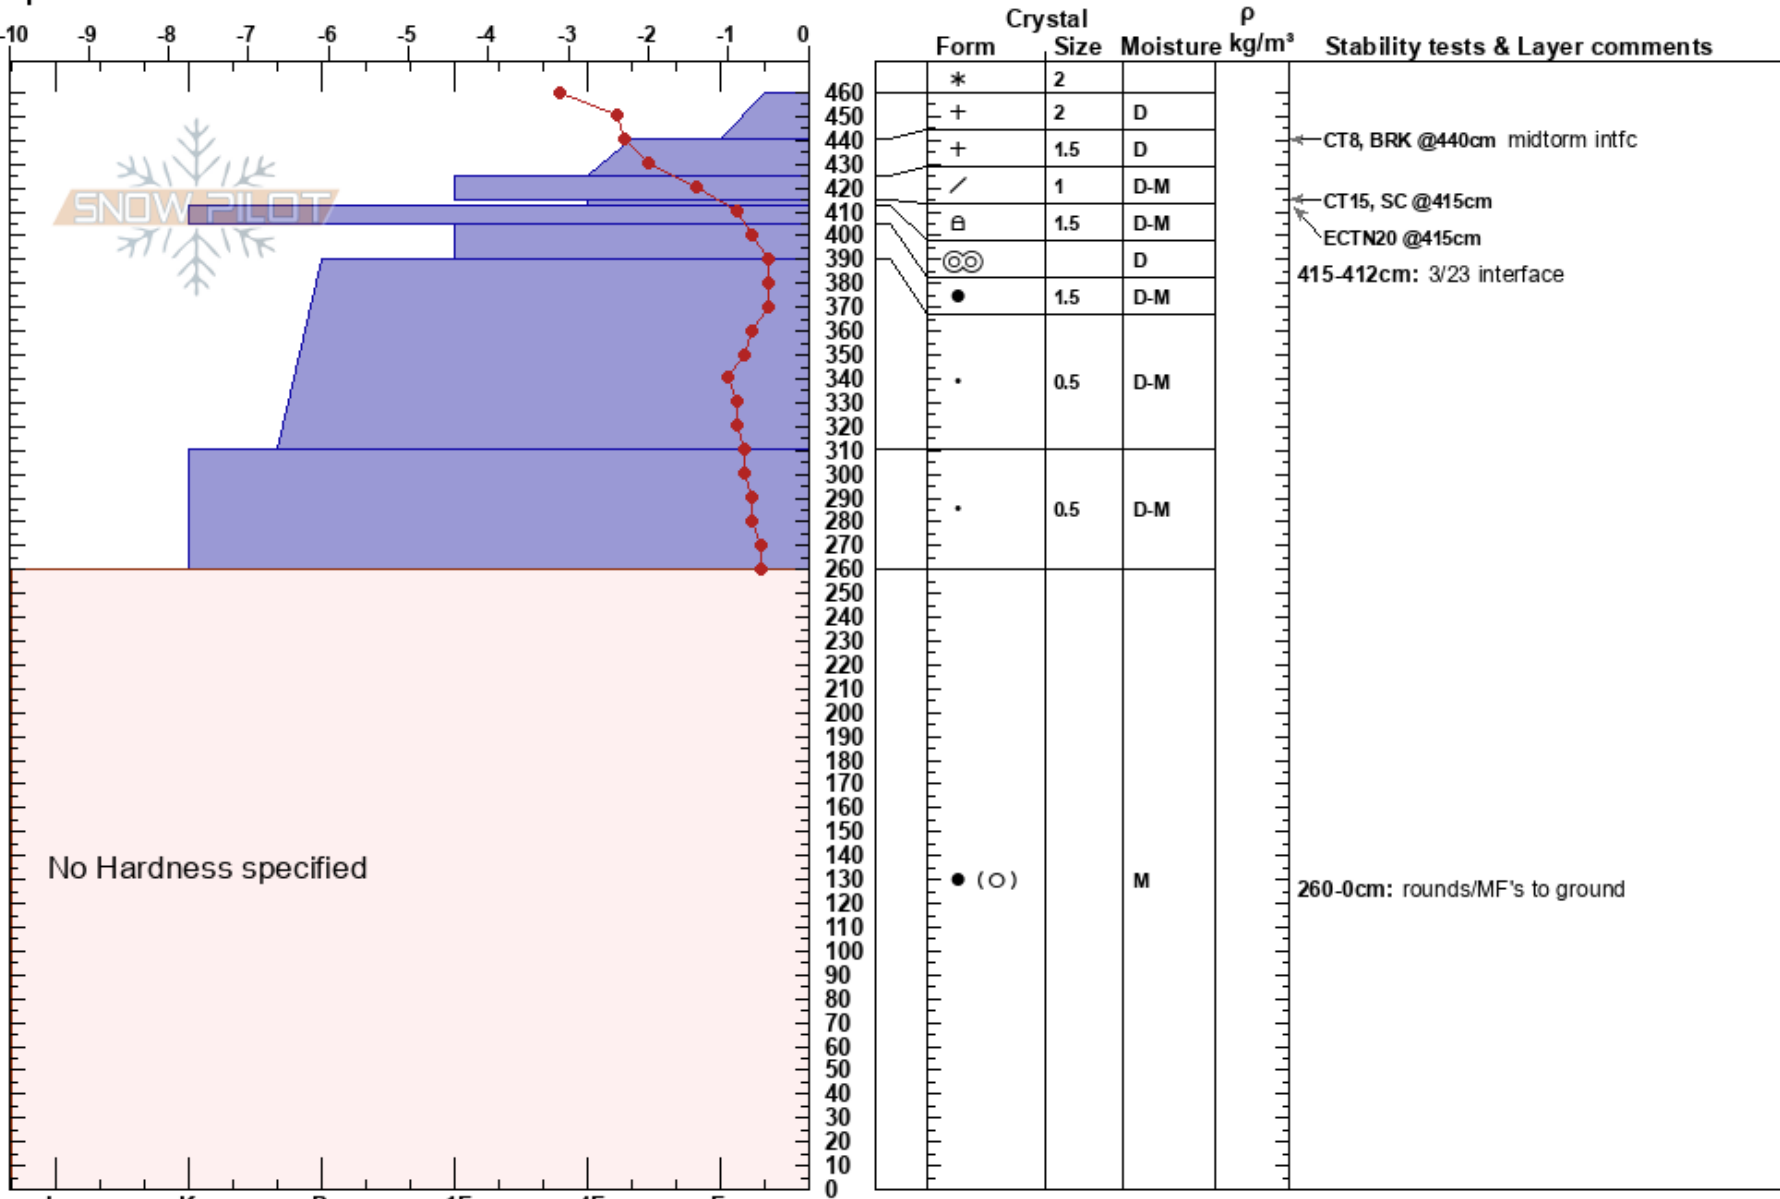

Baker Backcountry
North Cascades, West
WA

Craig Muderlak
03/24/2023 - 4:00pm
Co-ord: 599690E 5412629N
Slope Angle: 18°
Wind Loading: no

Stability: Fair
Air Temperature: -3.9°C
Sky Cover: OVC
Precipitation: S5
Wind: SW Moderate

HS: 460
PF: 45
PS: 35
Layer Notes:
415-412cm: 3/23 interface
415-412cm: Problematic layer
260-0cm: rounds/MF's to ground

Elevation: 4364 ft
Aspect: NE
Specifics:

No Hardness specified

Notes: No direct obs. below 260cm. With the tracking of seasonal snowpack, I'm aware that there are no PWL's in the deeper snowpack, and it's composed of layers of well settled rounds and meltforms.