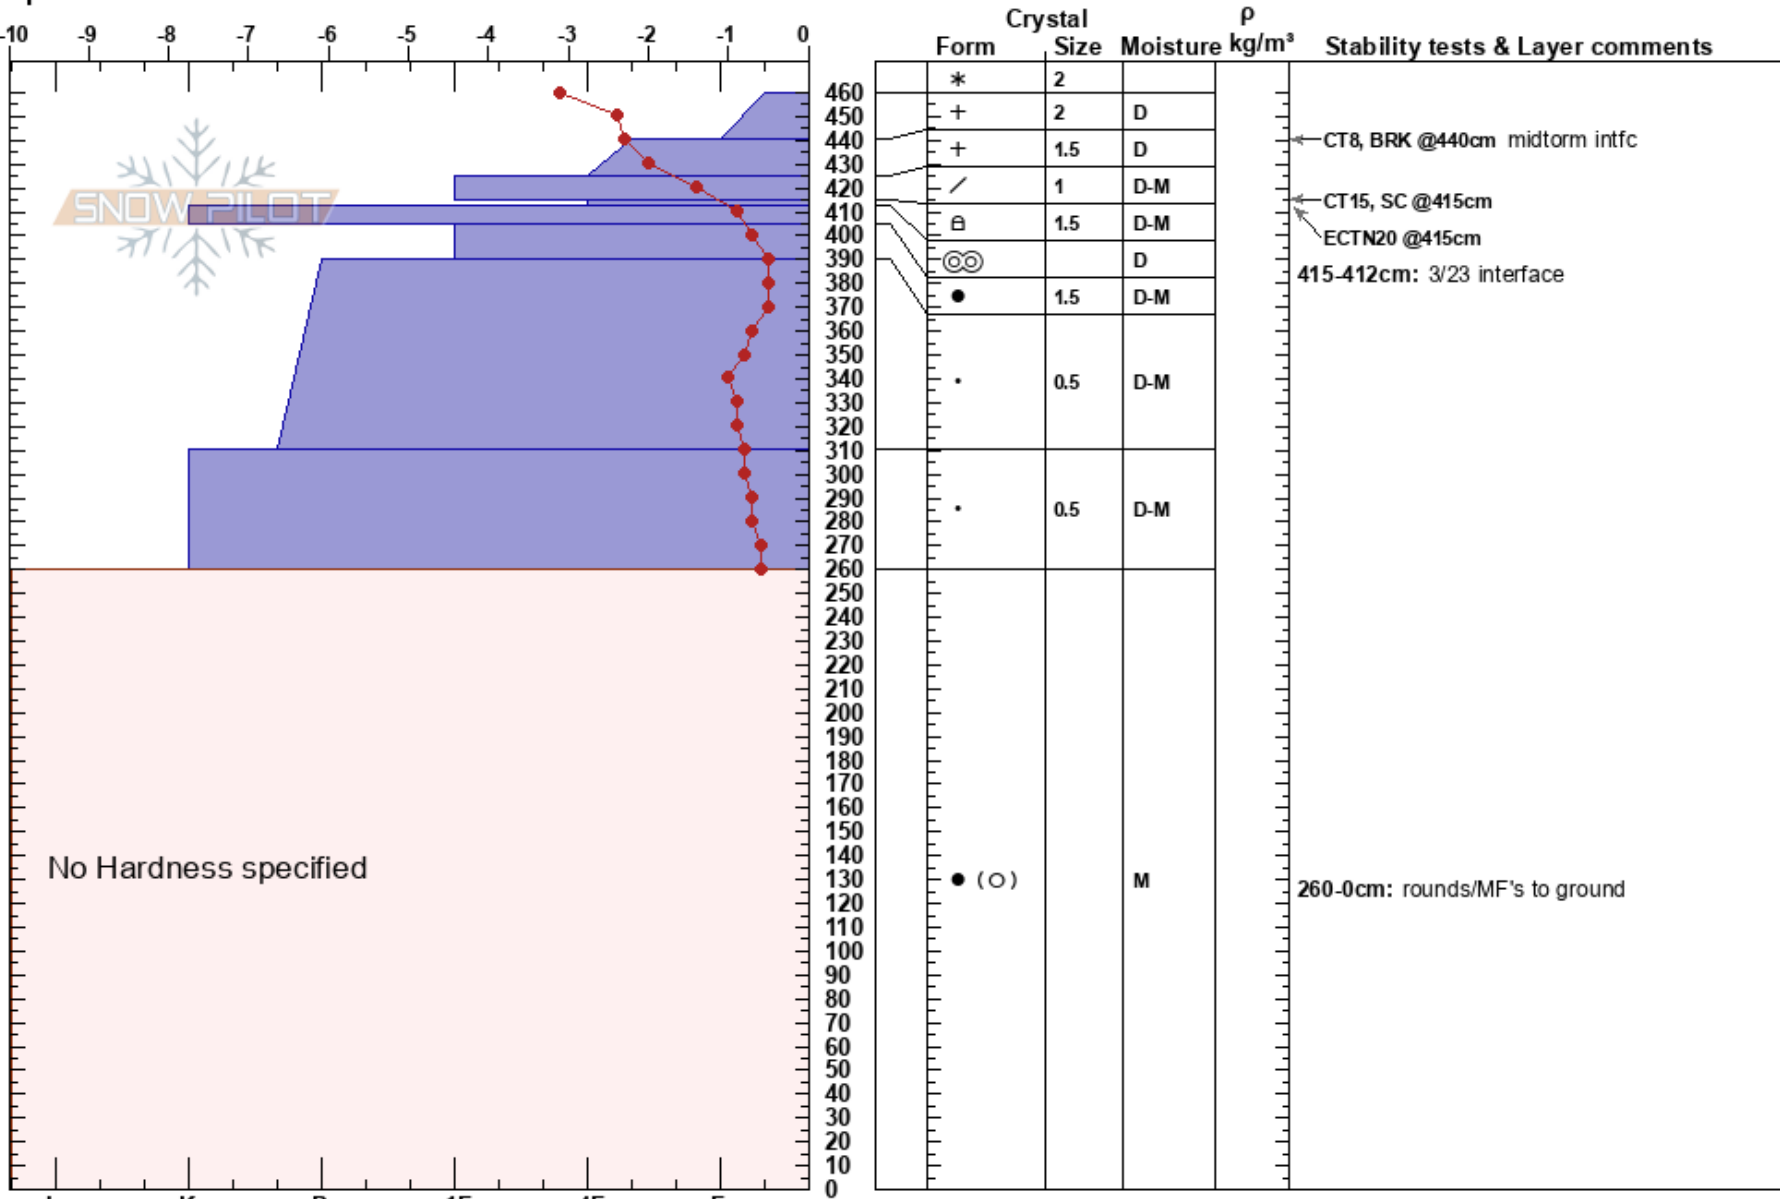

Baker Backcountry  
North Cascades, West  
WA

Craig Muderlak  
03/24/2023 - 4:00pm  
Co-ord: 599690E 5412629N  
Slope Angle: 18°  
Wind Loading: no

Stability: Fair  
Air Temperature: -3.9°C  
Sky Cover: OVC  
Precipitation: S5  
Wind: SW Moderate

HS: 460  
PF: 45  
PS: 35  
Layer Notes:  
415-412cm: 3/23 interface  
415-412cm: Problematic layer  
260-0cm: rounds/MF's to ground

Elevation: 4364 ft  
Aspect: NE  
Specifics:

Notes: No direct obs. below 260cm. With the tracking of seasonal snowpack, I'm aware that there are no PWL's in the deeper snowpack, and it's composed of layers of well settled rounds and meltforms.