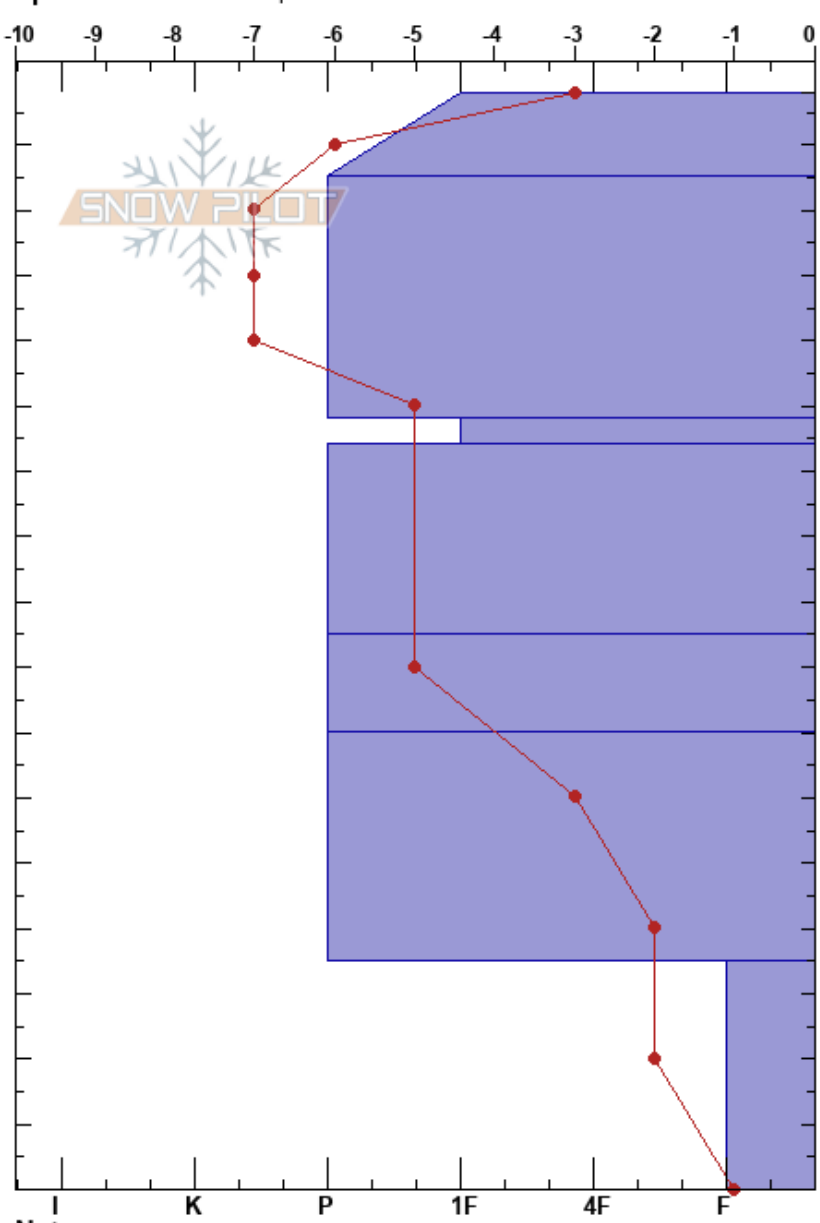

Name #2  
 Sangre de Cristo Range  
 NM  
 Elevation: 12300 ft  
 Aspect: NW  
 Specifics: We skied slope

Rob Suminsby  
 04/08/2023 - 11:20am  
 Co-ord: 35.79469N, -105.77570W  
 Slope Angle: 13°  
 Wind Loading: yes

Stability: Very Good    HS: 168  
 Air Temperature: -2°C    PF: 0    118-114cm: Problematic layer  
 Sky Cover: FEW    PS: 0  
 Precipitation: NO  
 Wind: SW Light Breeze

Form	Crystal		Moisture	$\rho$ kg/m <sup>3</sup>	Stability tests & Layer comments
	Size				
○	0.5				
/					
					← STM @ 115cm Irregular break
●	0.5				
⊙⊙	0.5				
●					
⊖	2				← ECTX