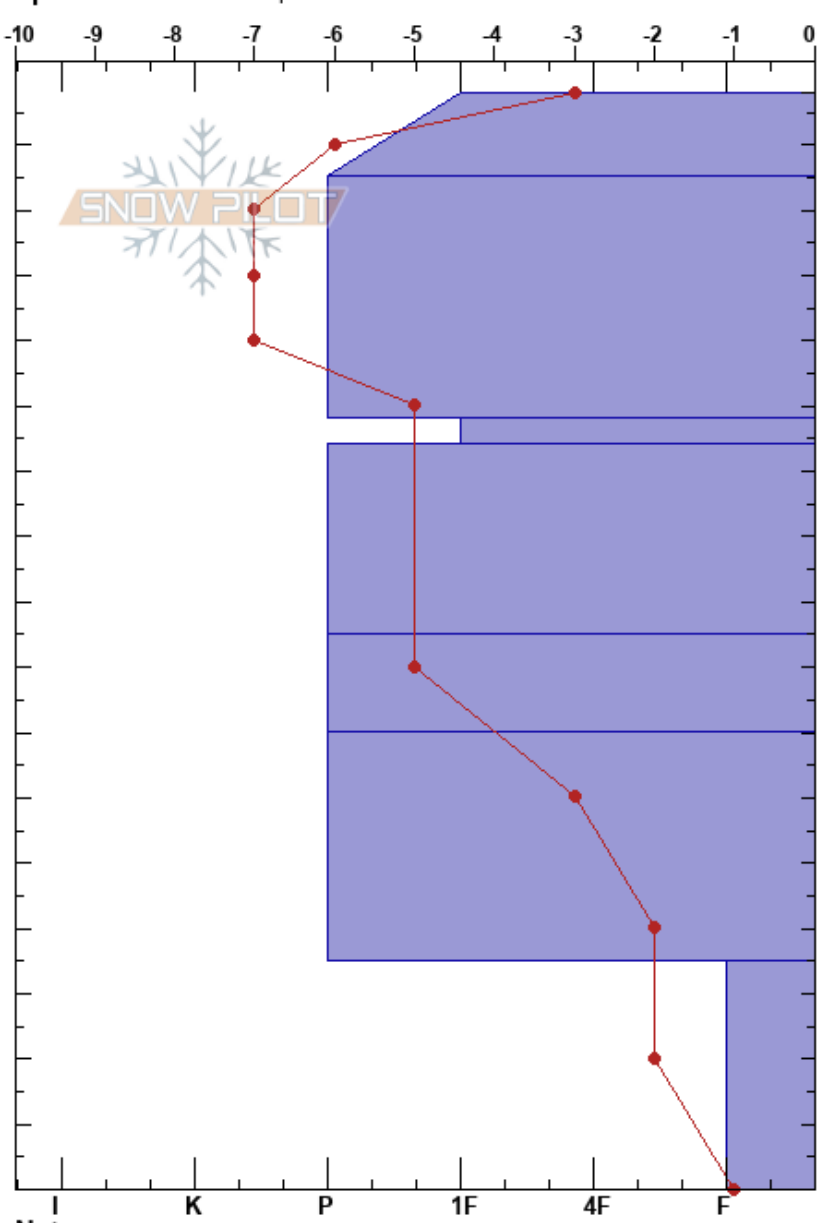

Name #2  
 Sangre de Cristo Range  
 NM  
 Elevation: 12300 ft  
 Aspect: NW  
 Specifics: We skied slope

Rob Suminsby  
 04/08/2023 - 11:20am  
 Co-ord: 35.79469N, -105.77570W  
 Slope Angle: 13°  
 Wind Loading: yes

Stability: Very Good    HS: 168    Layer Notes:  
 Air Temperature: -2°C    PF: 0    118-114cm: Problematic layer  
 Sky Cover: FEW    PS: 0  
 Precipitation: NO  
 Wind: SW Light Breeze

Form	Crystal		Moisture	$\rho$ kg/m <sup>3</sup>	Stability tests & Layer comments
	Size				
○	0.5				
/					
					← STM @ 115cm Irregular break
●	0.5				
⊙⊙	0.5				
●					
⊖	2				← ECTX