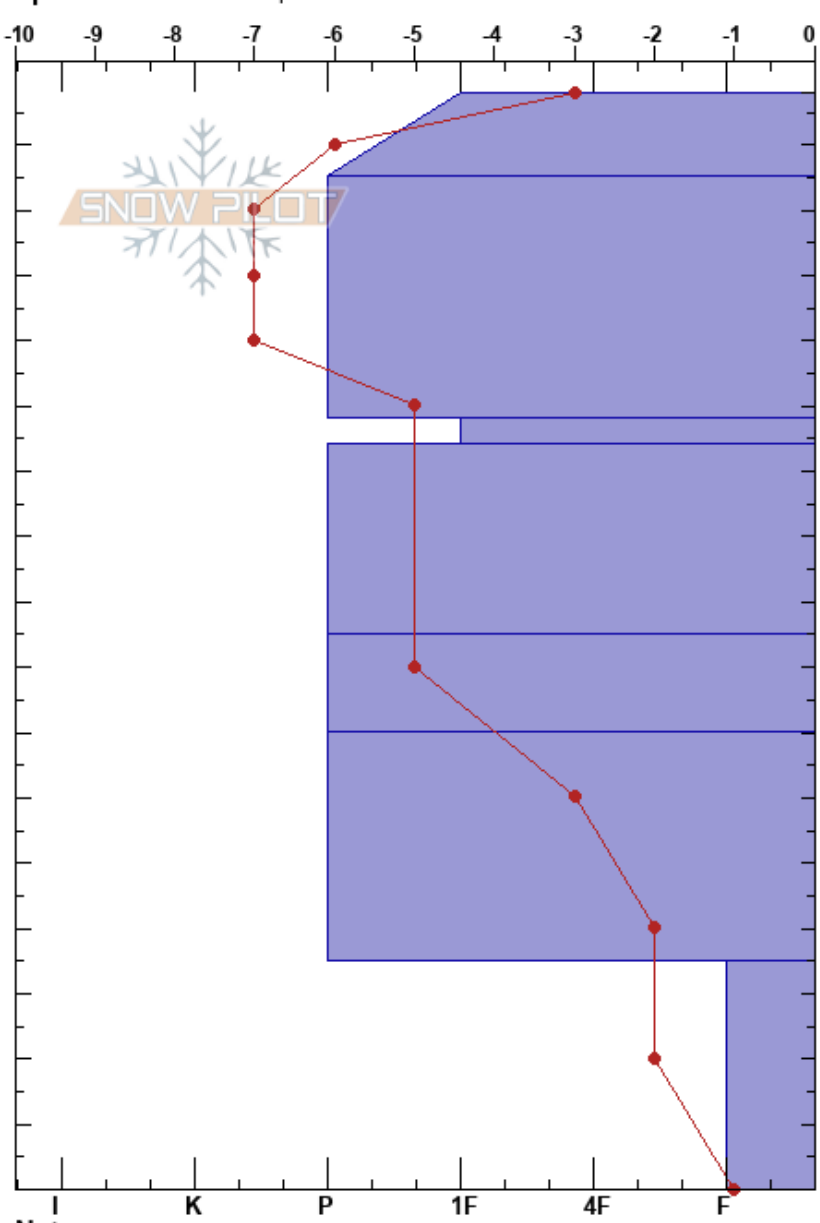

Name #2
 Sangre de Cristo Range
 NM
 Elevation: 12300 ft
 Aspect: NW
 Specifics: We skied slope

Rob Suminsby
 04/08/2023 - 11:20am
 Co-ord: 35.79469N, -105.77570W
 Slope Angle: 13°
 Wind Loading: yes

Stability: Very Good HS: 168 Layer Notes:
 Air Temperature: -2°C PF: 0 118-114cm: Problematic layer
 Sky Cover: FEW PS: 0
 Precipitation: NO
 Wind: SW Light Breeze

Form	Crystal Size	Moisture	ρ kg/m ³	Stability tests & Layer comments
○	0.5			
/				
●	0.5			← STM @ 115cm Irregular break
⊙	0.5			
●				
⊖	2			← ECTX

Notes: