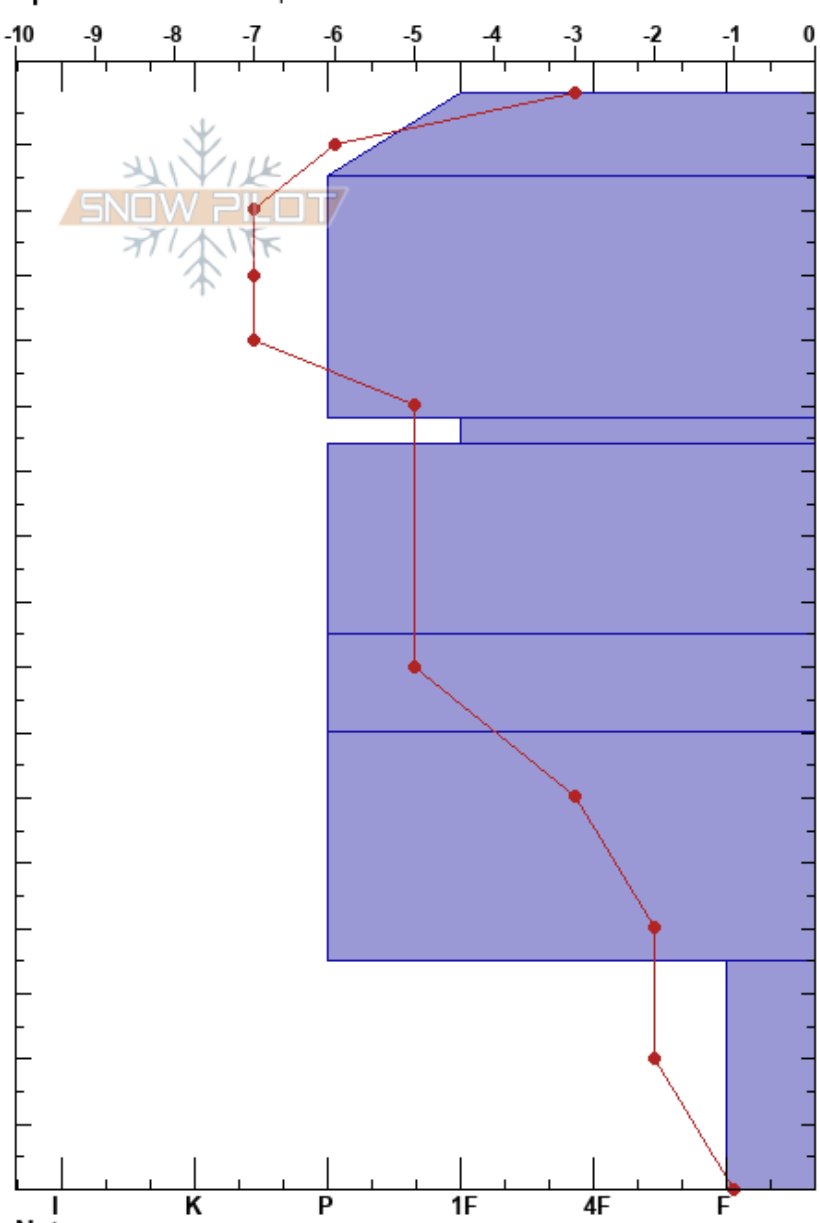

Name #2  
 Sangre de Cristo Range  
 NM  
 Elevation: 12300 ft  
 Aspect: NW  
 Specifics: We skied slope

Rob Suminsby  
 04/08/2023 - 11:20am  
 Co-ord: 35.79469N, -105.77570W  
 Slope Angle: 13°  
 Wind Loading: yes

Stability: Very Good    HS: 168    Layer Notes:  
 Air Temperature: -2°C    PF: 0    118-114cm: Problematic layer  
 Sky Cover: FEW    PS: 0  
 Precipitation: NO  
 Wind: SW Light Breeze

Form	Crystal		Moisture	$\rho$ kg/m <sup>3</sup>	Stability tests & Layer comments
	Size				
○	0.5				
/					
●	0.5				← STM @ 115cm Irregular break
⊙	0.5				
●					
⊖	2				← ECTX