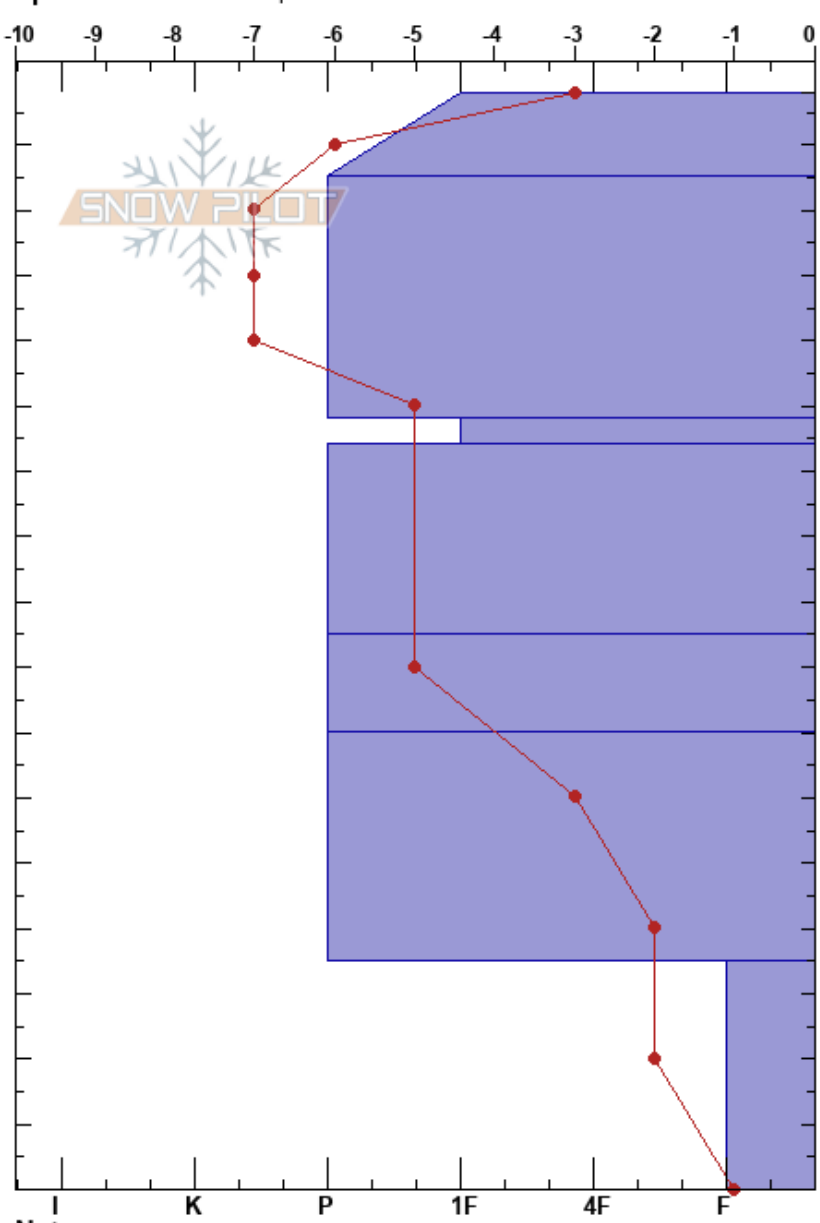

Name #2
 Sangre de Cristo Range
 NM
 Elevation: 12300 ft
 Aspect: NW
 Specifics: We skied slope

Rob Suminsby
 04/08/2023 - 11:20am
 Co-ord: 35.79469N, -105.77570W
 Slope Angle: 13°
 Wind Loading: yes

Stability: Very Good HS: 168 Layer Notes:
 Air Temperature: -2°C PF: 0 118-114cm: Problematic layer
 Sky Cover: FEW PS: 0
 Precipitation: NO
 Wind: SW Light Breeze

Form	Crystal		ρ kg/m ³	Stability tests & Layer comments
	Size	Moisture		
○	0.5			
/				
●	0.5			← STM @ 115cm Irregular break
⊙⊙	0.5			
●				
⊖	2			← ECTX

Notes: