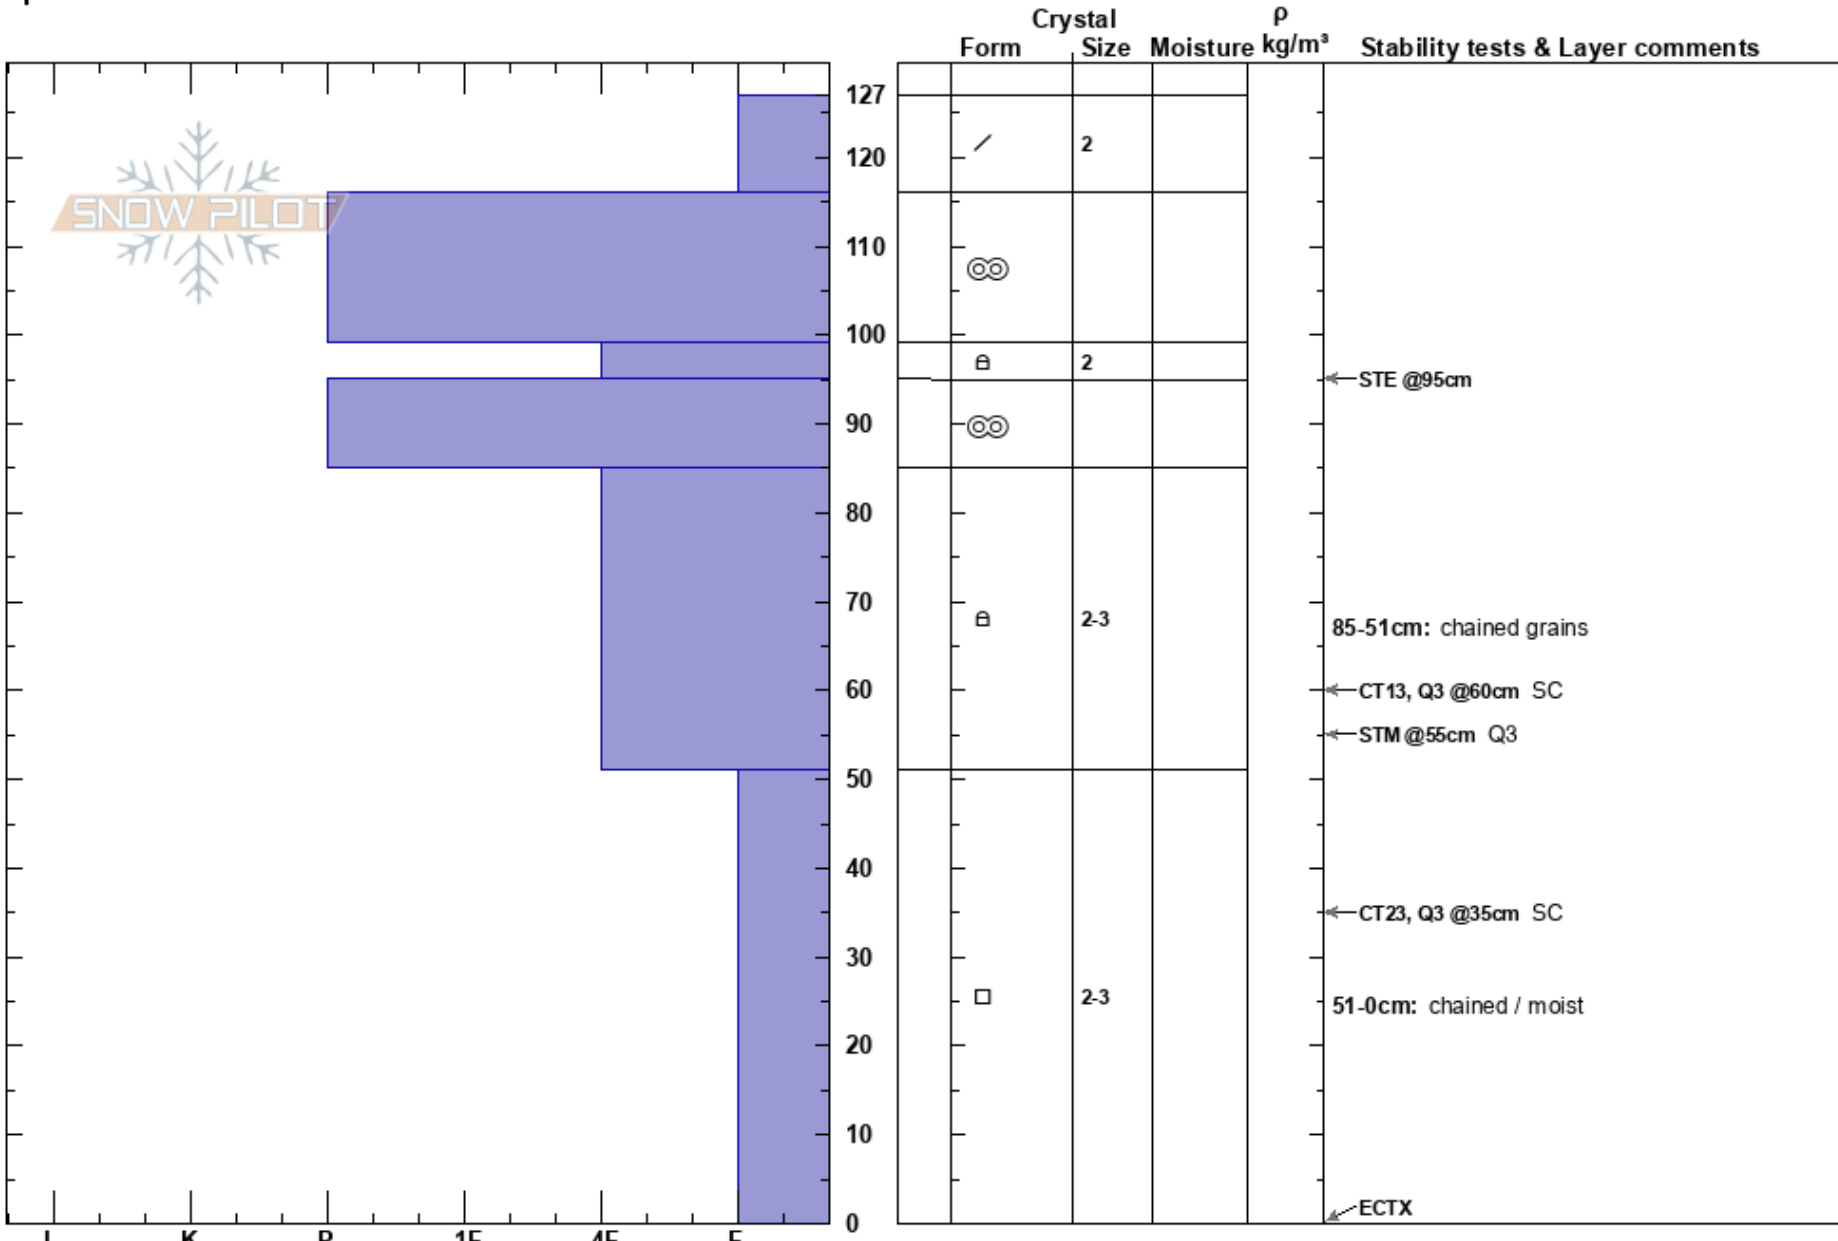

JC Road Path 3
 Wyoming Range
 WY
 Elevation: 6100 ft
 Aspect: N
 Specifics:

Brenden Cronin
 04/04/2023 - 12:15pm
 Co-ord:
 Slope Angle: 41°
 Wind Loading:

Stability: Fair
 Air Temperature:
 Sky Cover: FEW
 Precipitation: NO
 Wind:

HS: 127
 Layer Notes:
 85-51cm: chained grains
 85-51cm: Problematic layer
 51-0cm: chained / moist

Notes: Pit score: 2 (of 9)
 Old avalanche debris made travel to site challenging.
 Poor structure, fair stability.