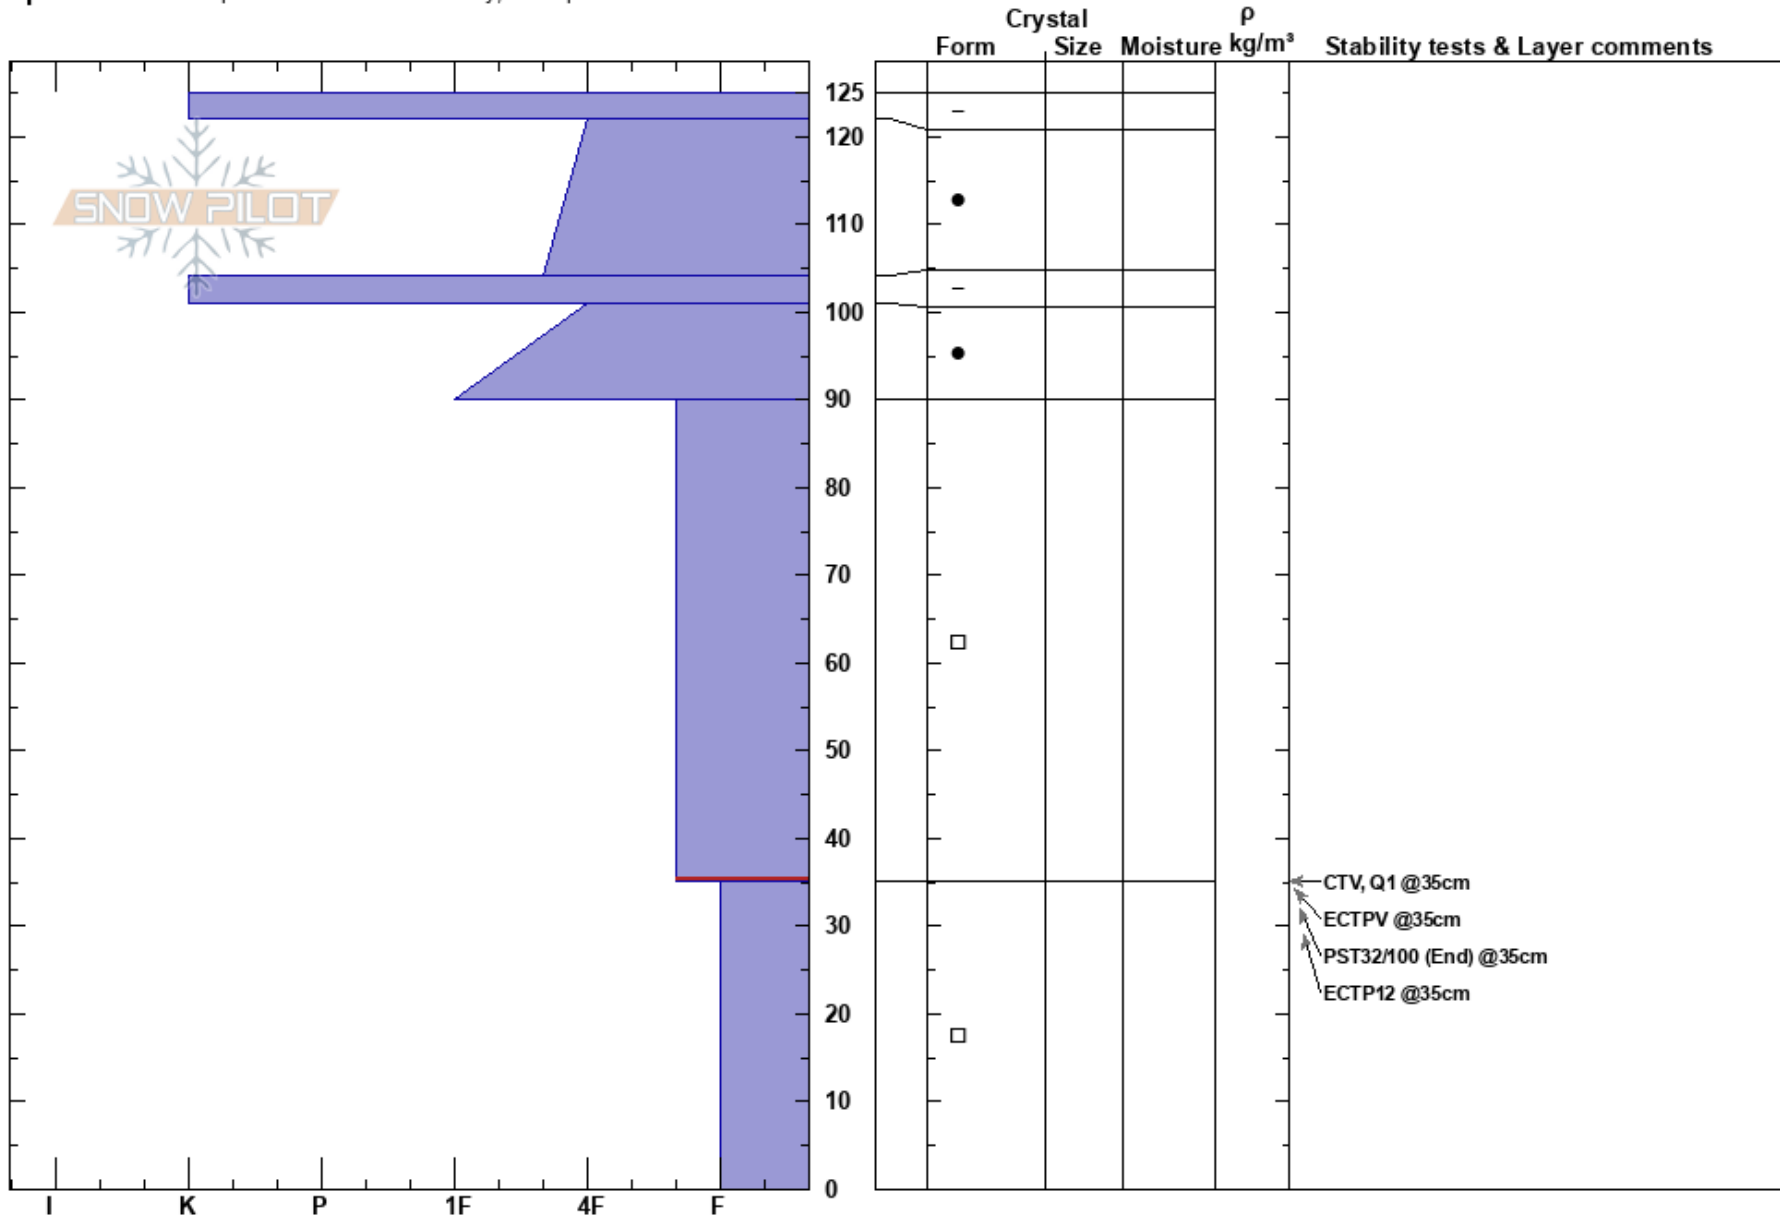

PF: 10

90-35cm: Problematic layer

CO

Co-ord: 39.45504N, -106.16647W

Sky Cover: OVC

PS: 2

Elevation: 11937 ft

Slope Angle: 22°

Precipitation: S-1

Wind: SW Light Breeze

Aspect: SE

Wind Loading: previous

Specifics: Pit is representative of backcountry; Poor pit location

Notes: