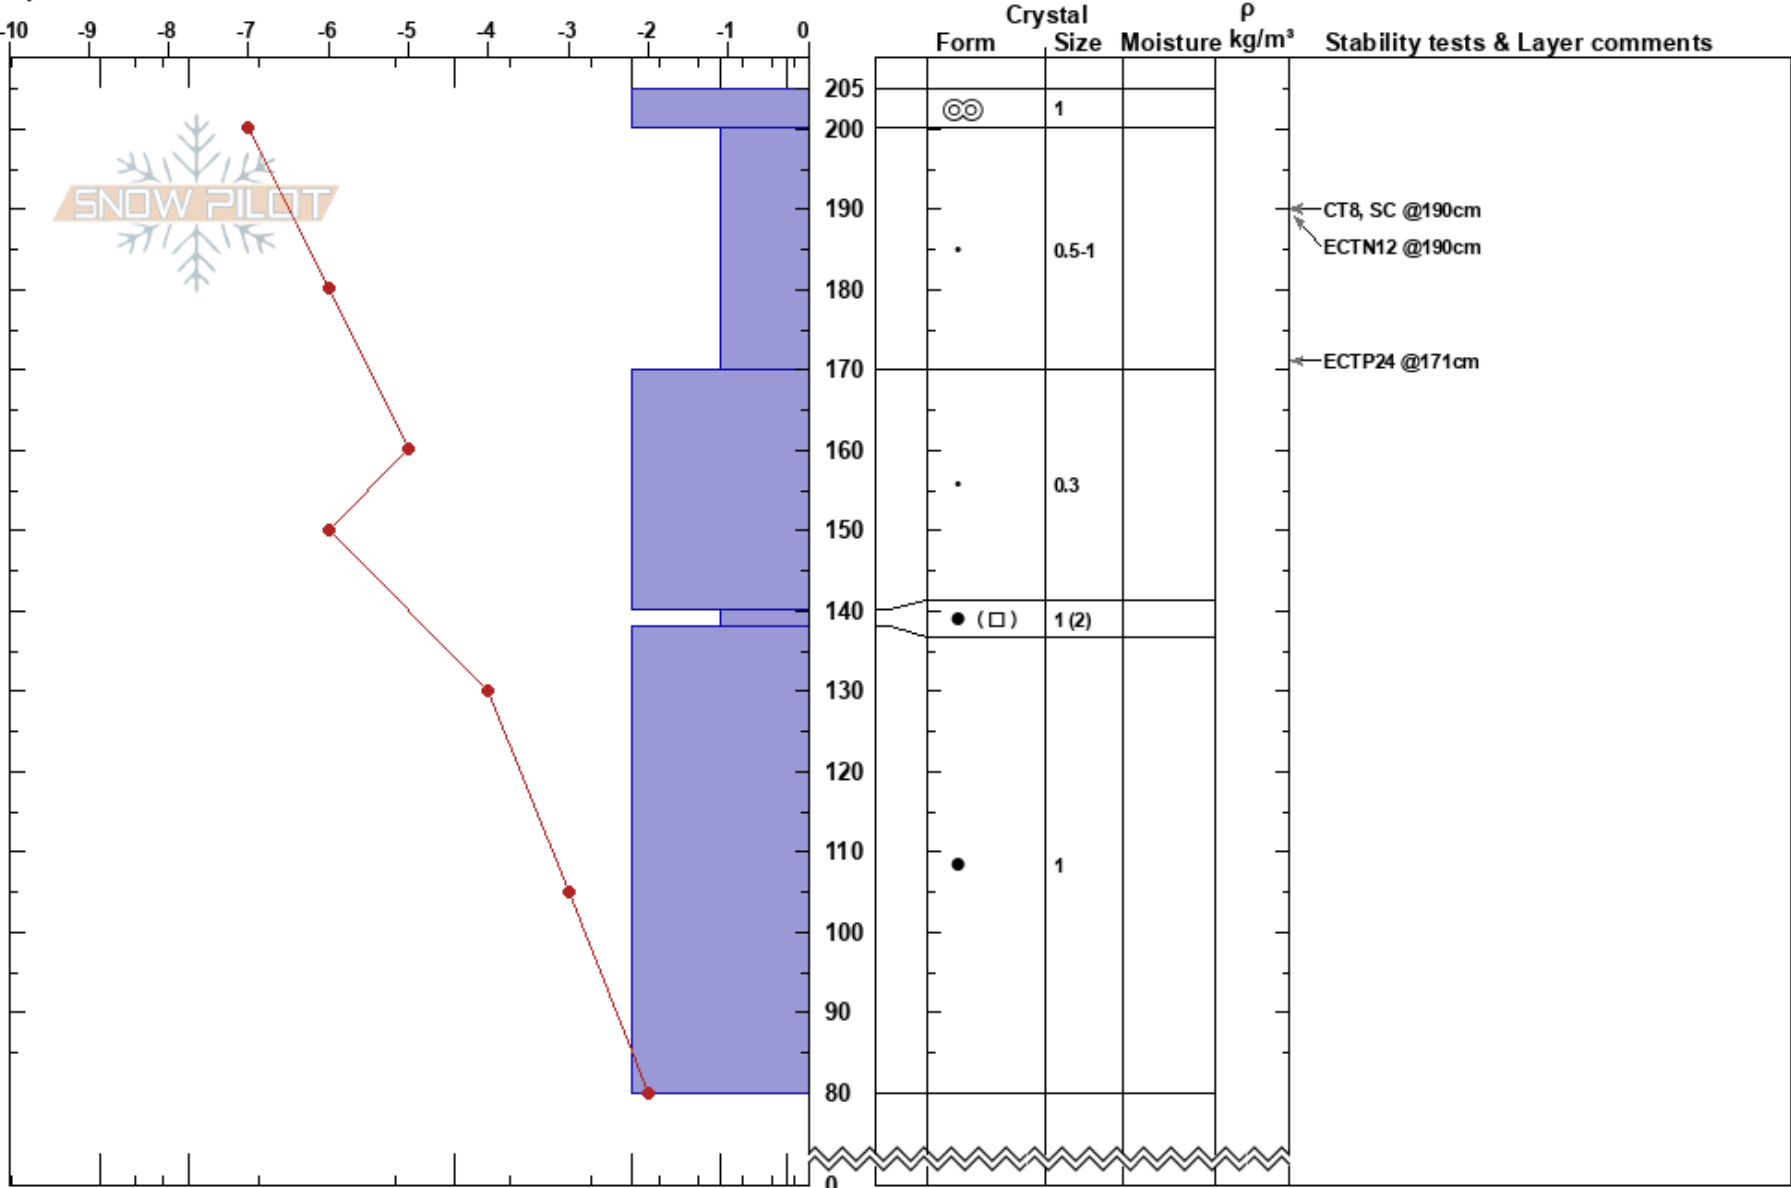

Chet's BCA
 Loveland Ski Area
 CO
 Elevation: 11910 ft
 Aspect: NW

Kevin Donaldson
 04/08/2023 - 11:00am
 Co-ord:
 Slope Angle: 23°
 Wind Loading:

Stability: **HS:205**
 Air Temperature: 5°C
 Sky Cover: BKN
 Precipitation:
 Wind: W Light Breeze
 Layer Notes: 140-138cm: Problematic layer

Specifics: Pit dug in a Ski Area; Pit is representative of backcountry

Notes: