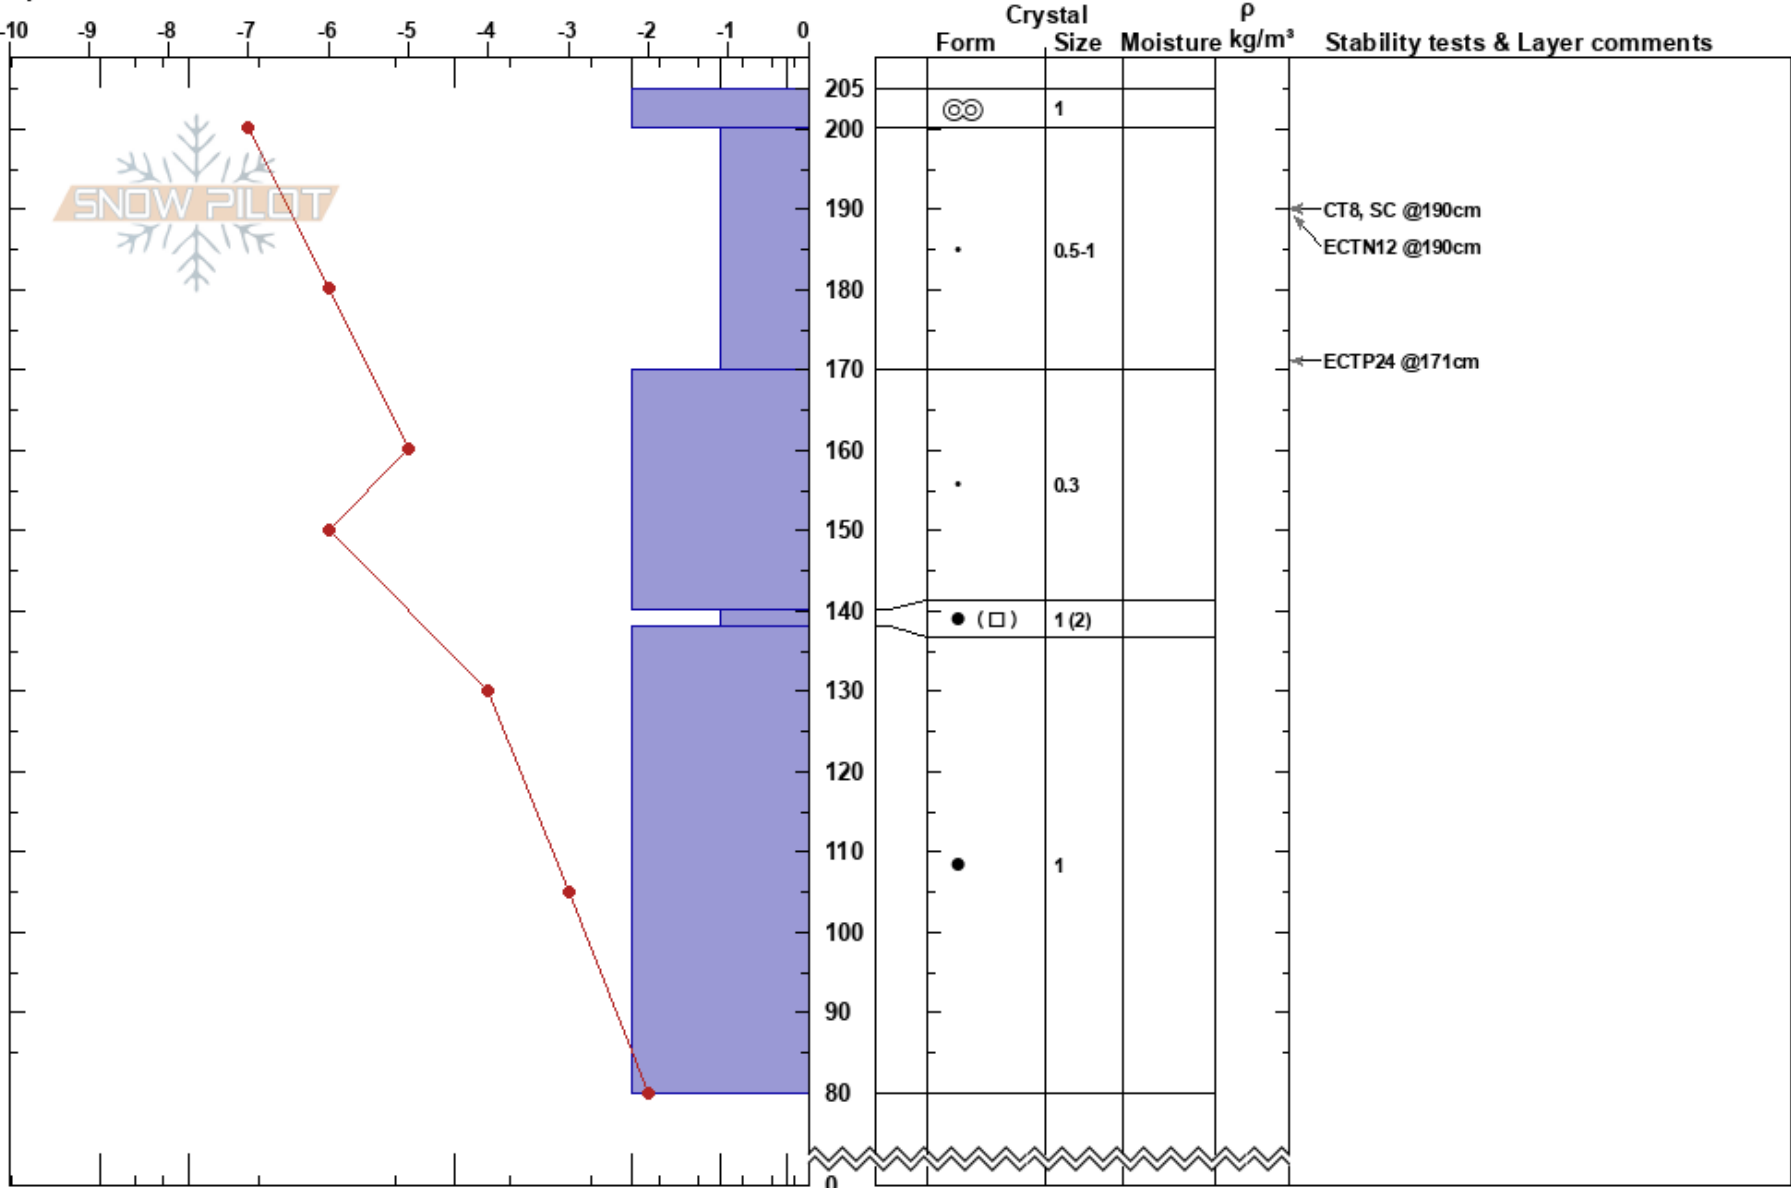

Chet's BCA
 Loveland Ski Area
 CO
 Elevation: 11910 ft
 Aspect: NW

Kevin Donaldson
 04/08/2023 - 11:00am
 Co-ord:
 Slope Angle: 23°
 Wind Loading:

Stability:
 Air Temperature: 5°C
 Sky Cover: BKN
 Precipitation:
 Wind: W Light Breeze
 HS:205
 Layer Notes:
 140-138cm: Problematic layer

Specifics: Pit dug in a Ski Area; Pit is representative of backcountry

Notes: