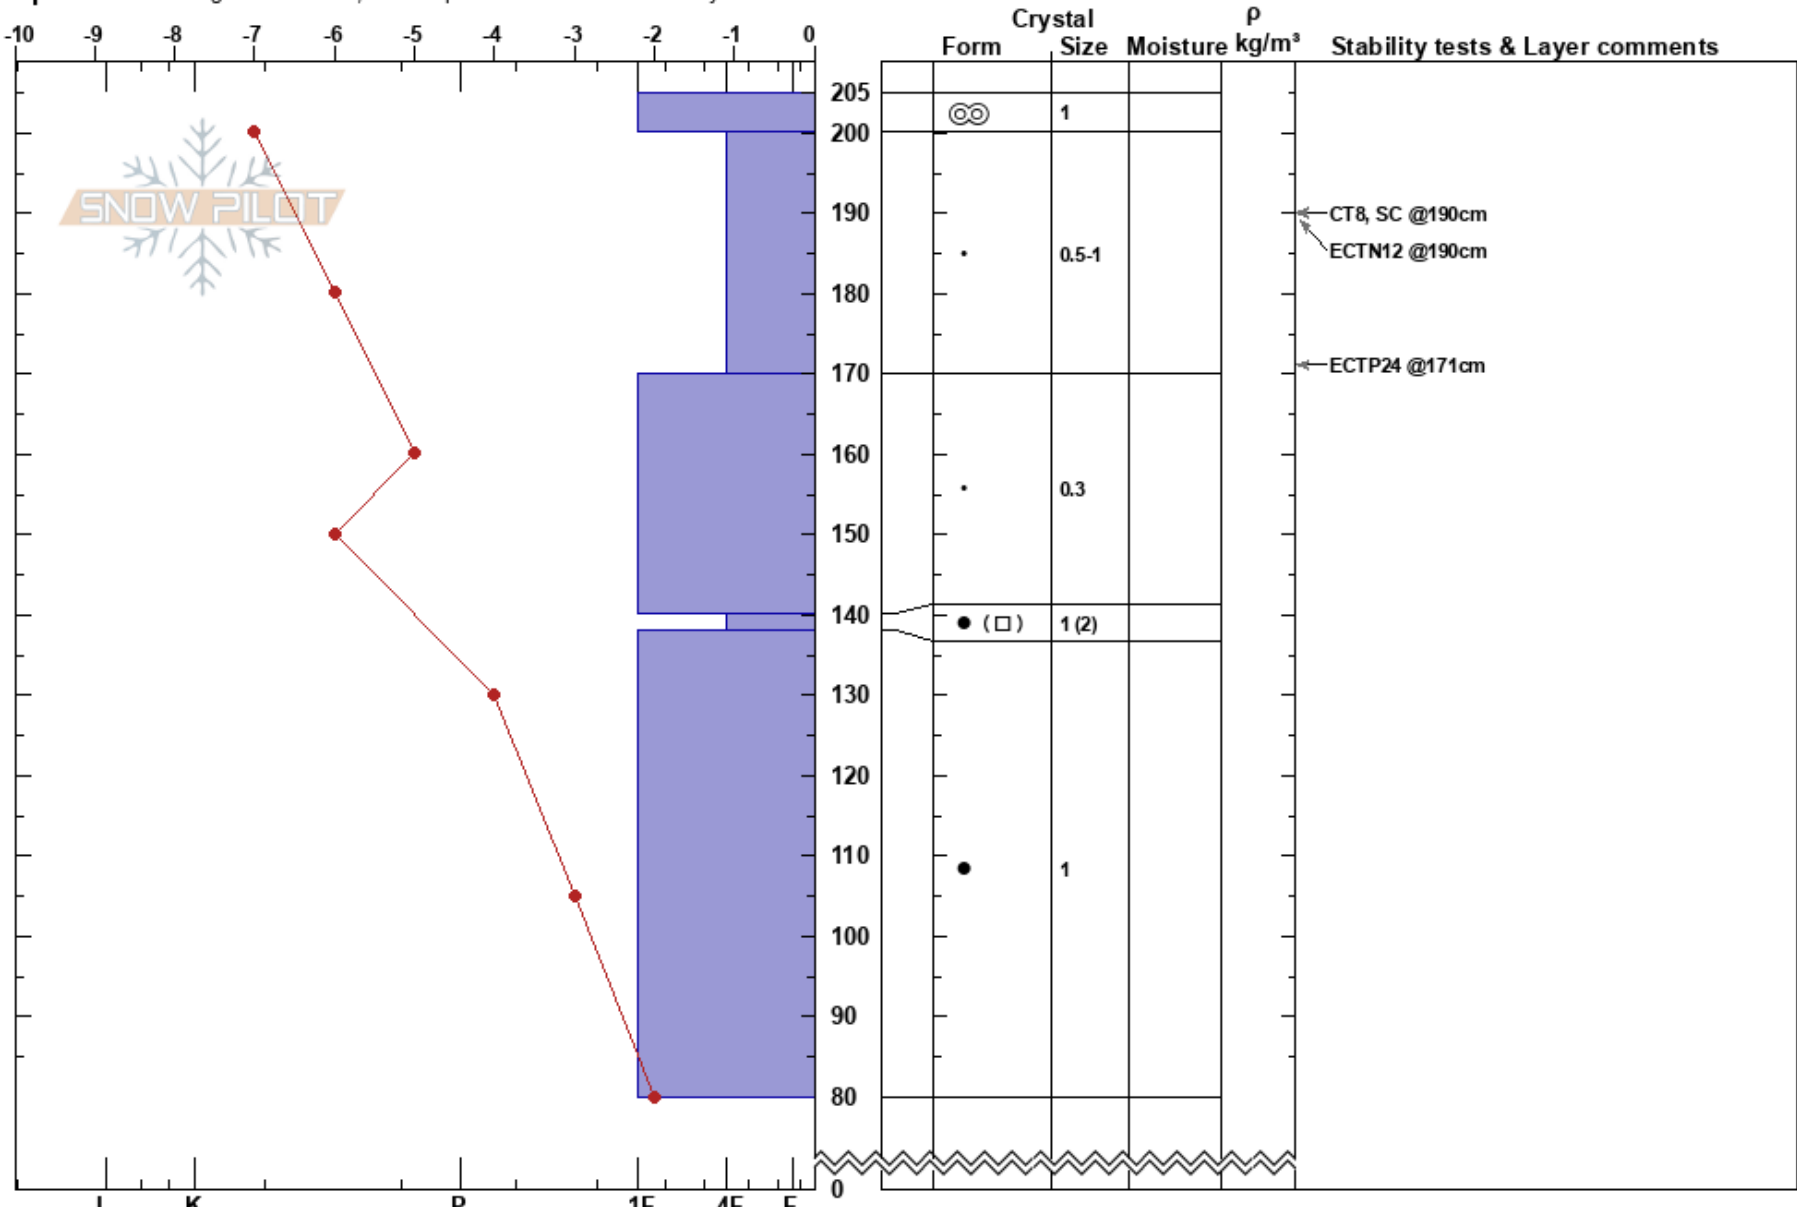

Chet's BCA
 Loveland Ski Area
 CO
Elevation: 11910 ft
Aspect: NW
Specifics: Pit dug in a Ski Area; Pit is representative of backcountry

Kevin Donaldson
 04/08/2023 - 11:00am
Co-ord:
Slope Angle: 23°
Wind Loading:

Stability: **HS:205**
Air Temperature: 5°C
Sky Cover: BKN
Precipitation:
Wind: W Light Breeze
Layer Notes: 140-138cm: Problematic layer

Notes: