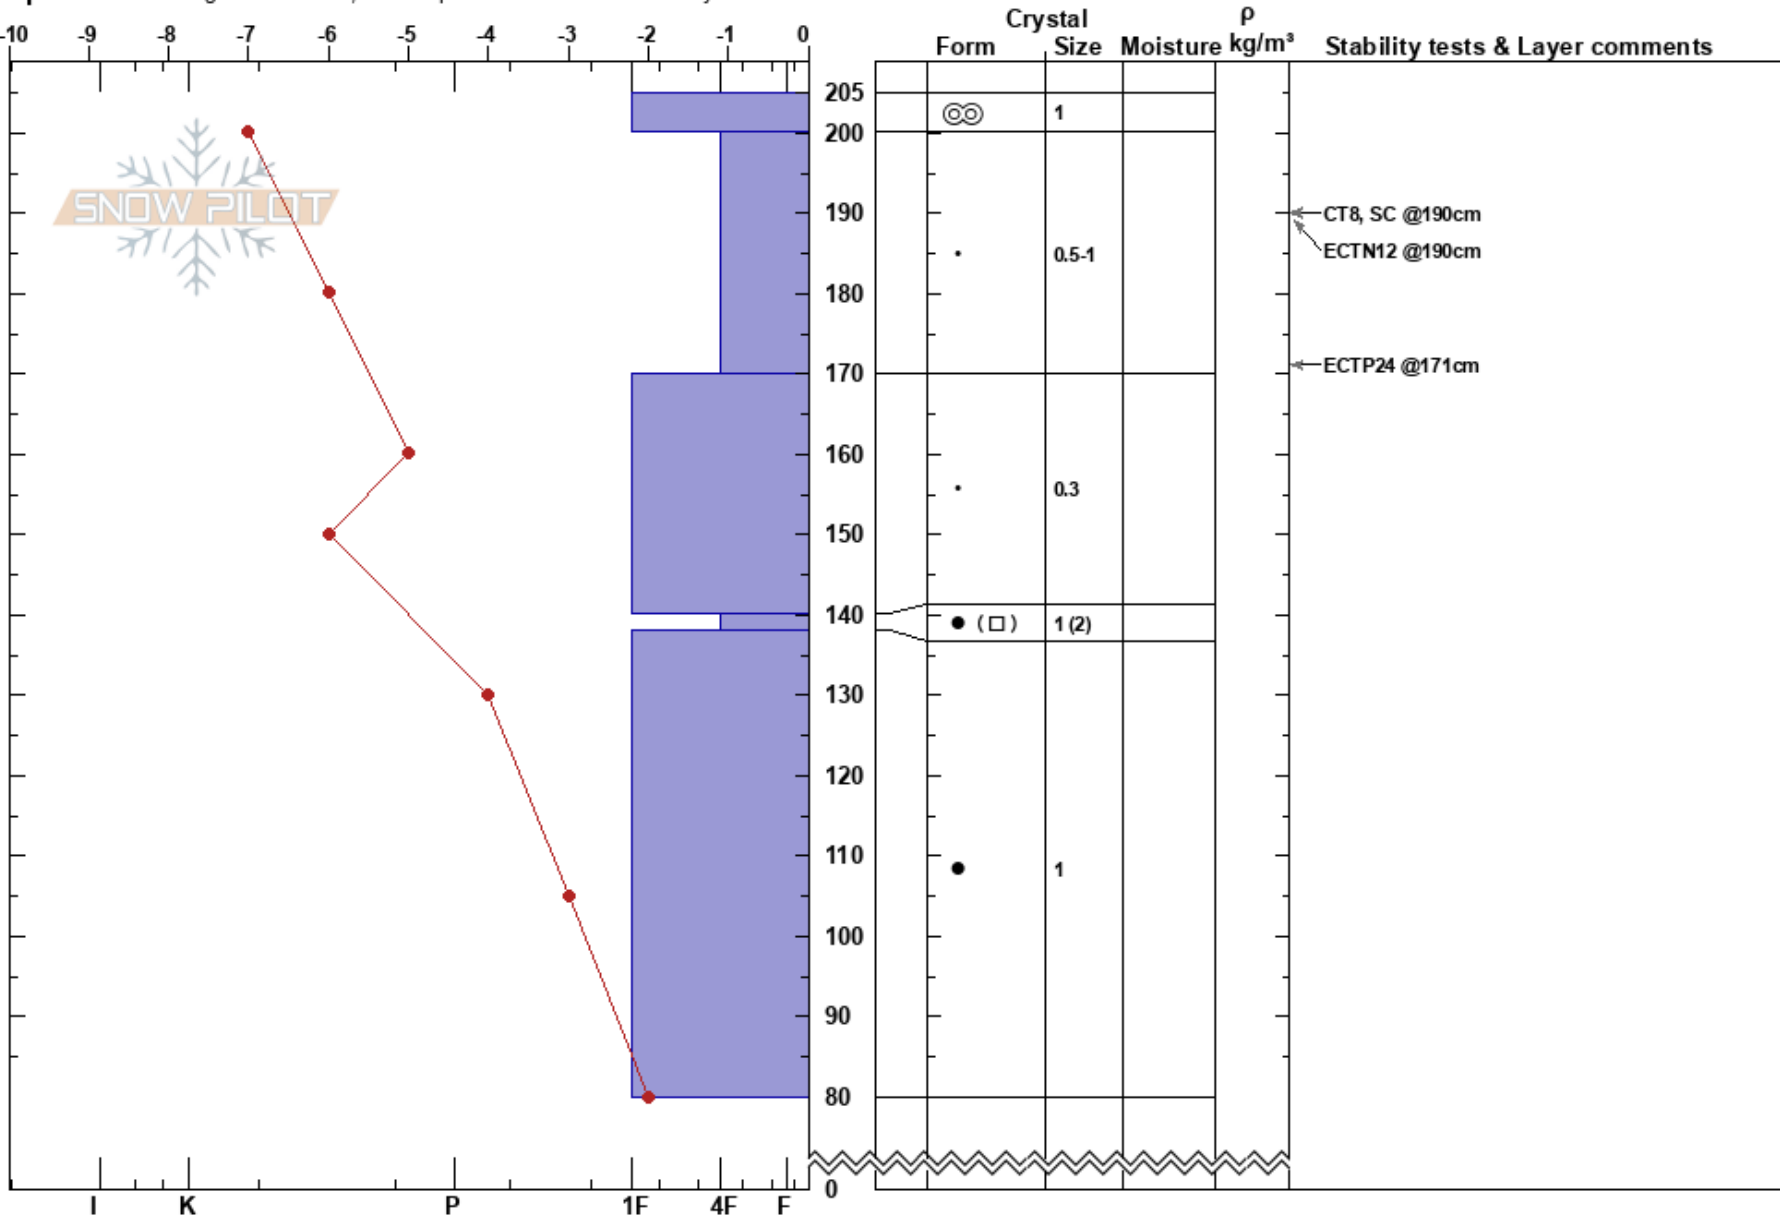

Chet's BCA
 Loveland Ski Area
 CO
 Elevation: 11910 ft
 Aspect: NW

Kevin Donaldson
 04/08/2023 - 11:00am
 Co-ord:
 Slope Angle: 23°
 Wind Loading:

Stability:
 Air Temperature: 5°C
 Sky Cover: BKN
 Precipitation:
 Wind: W Light Breeze
 HS:205
 Layer Notes:
 140-138cm: Problematic layer

Specifics: Pit dug in a Ski Area; Pit is representative of backcountry

Notes: