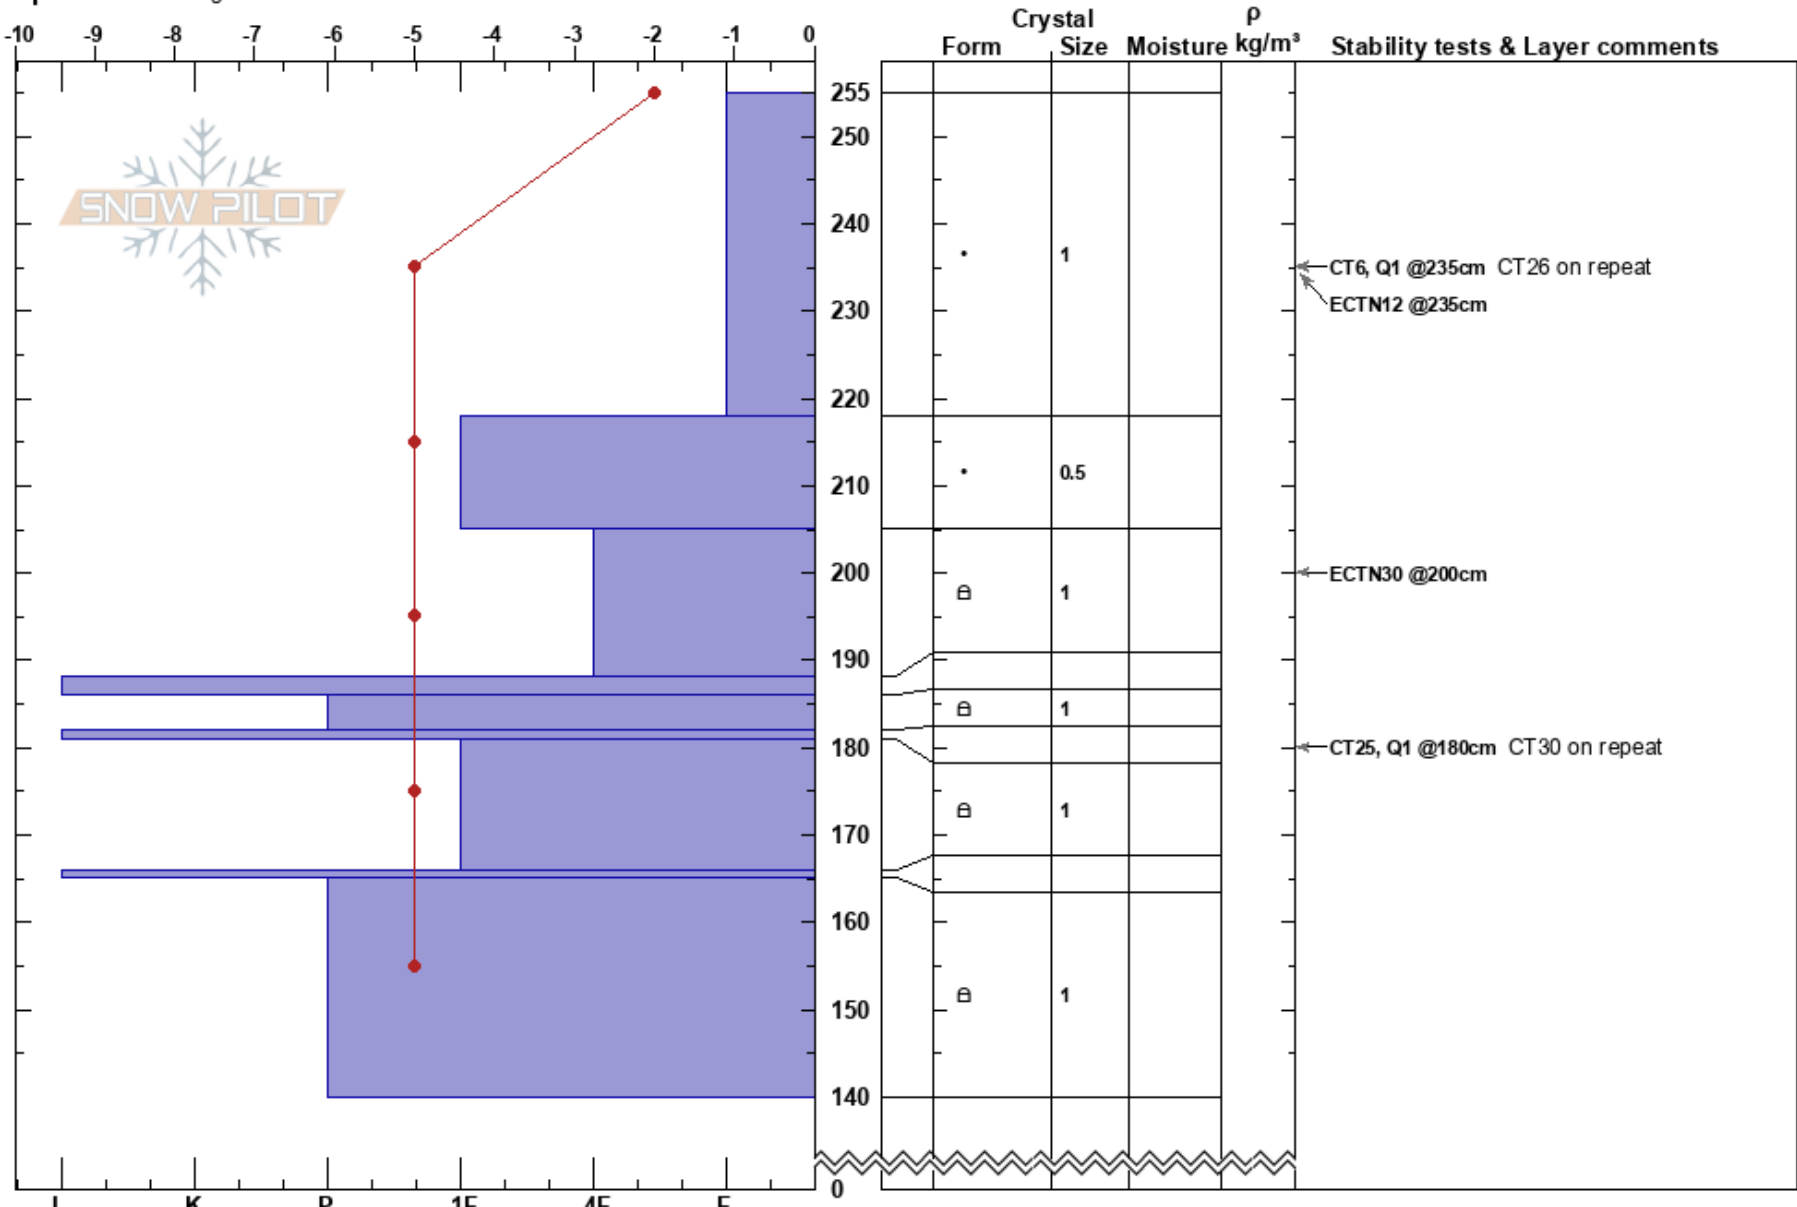

Last Slot  
 Spring Mountains  
 NV  
**Elevation:** 10600 ft  
**Aspect:** 19°  
**Specifics:** Pit dug in a Ski Area

Eric Fehr  
 04/08/2023 - 10:45am  
**Co-ord:** 36.28986N, -115.69126W  
**Slope Angle:** 51°  
**Wind Loading:** previous

**Stability:**  
**Air Temperature:** 1°C  
**Sky Cover:** FEW  
**Precipitation:** NO  
**Wind:** Calm

**HS:**255  
 255-218cm: Problematic layer

**Notes:** 20 yards below rock out cropping on ridge.