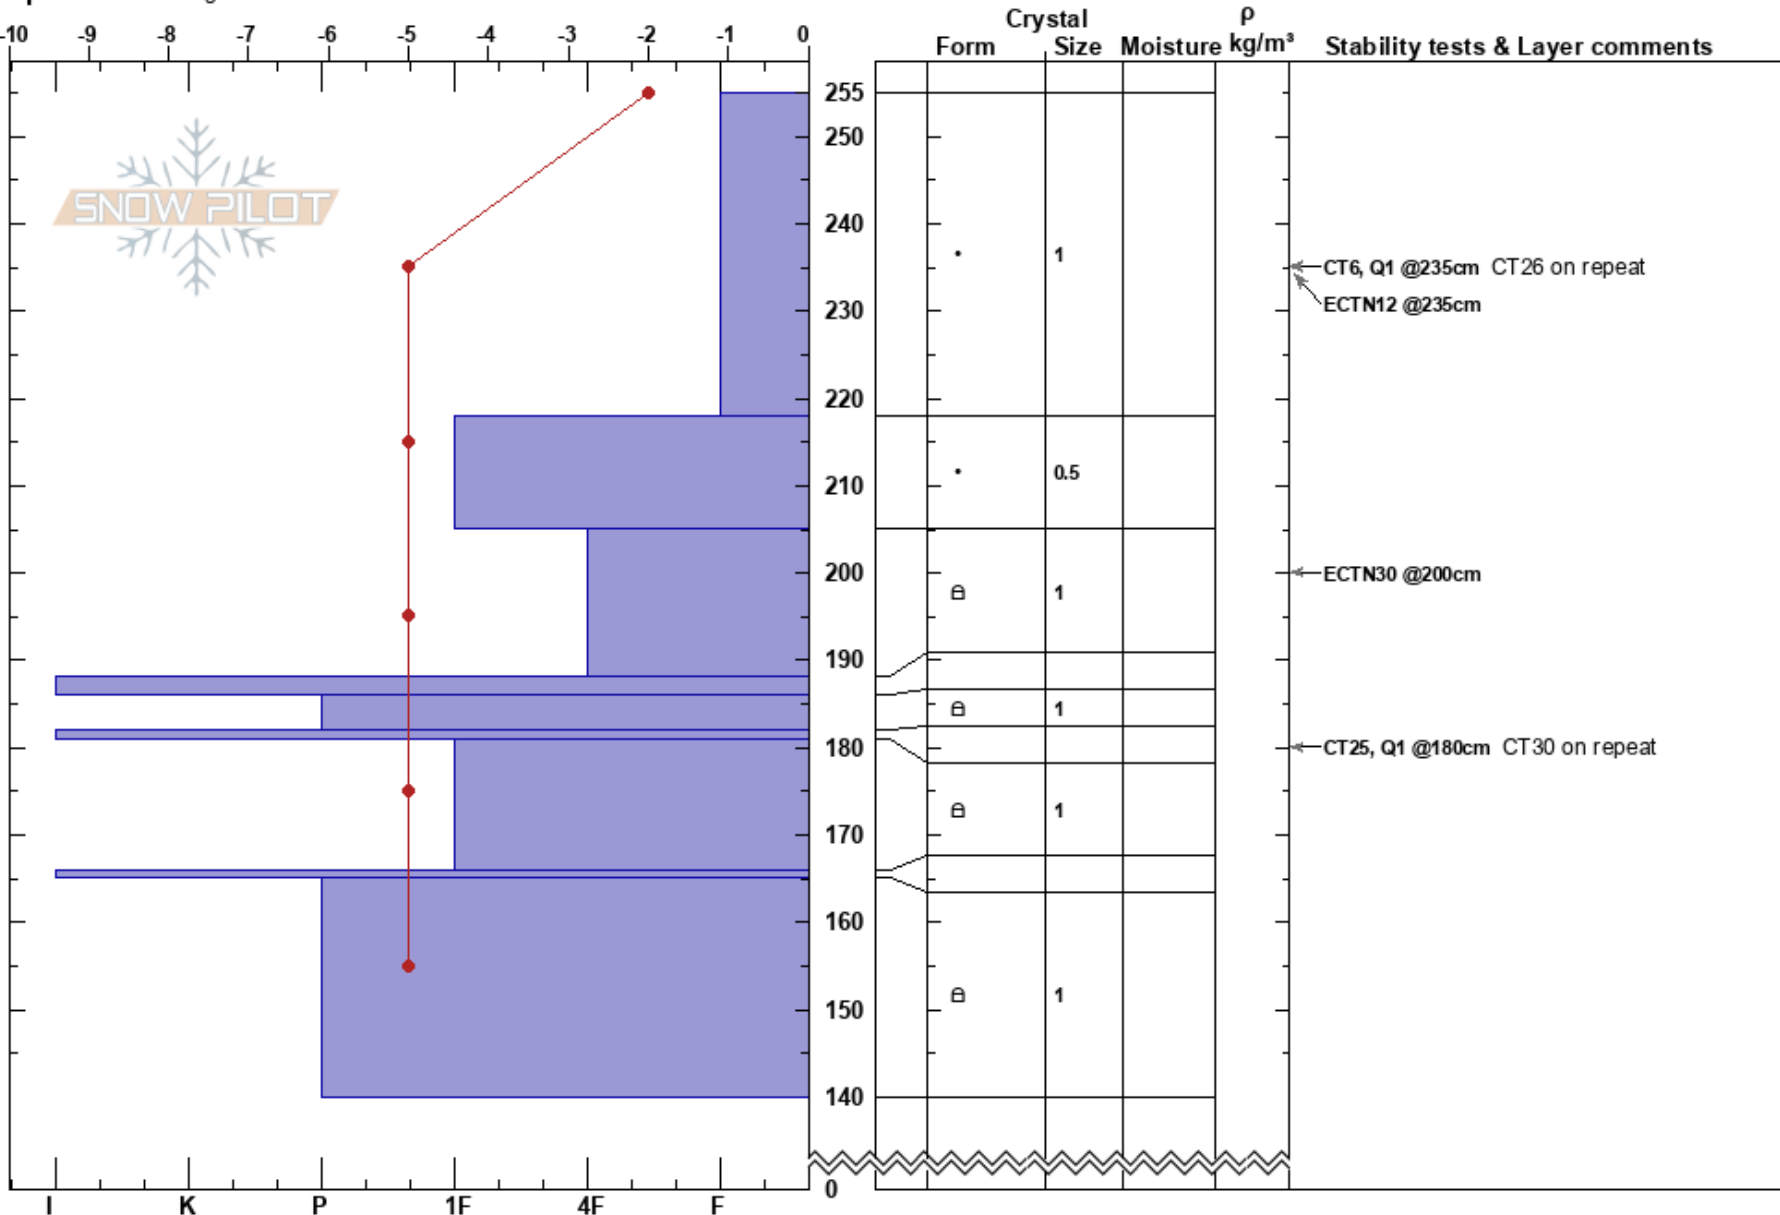

Last Slot
Spring Mountains
NV
Elevation: 10600 ft
Aspect: 19°
Specifics: Pit dug in a Ski Area

Eric Fehr
04/08/2023 - 10:45am
Co-ord: 36.28986N, -115.69126W
Slope Angle: 51°
Wind Loading: previous

Stability: **HS:255**
Air Temperature: 1°C
Sky Cover: FEW
Precipitation: NO
Wind: Calm
255-218cm: Problematic layer

Notes: 20 yards below rock out cropping on ridge.