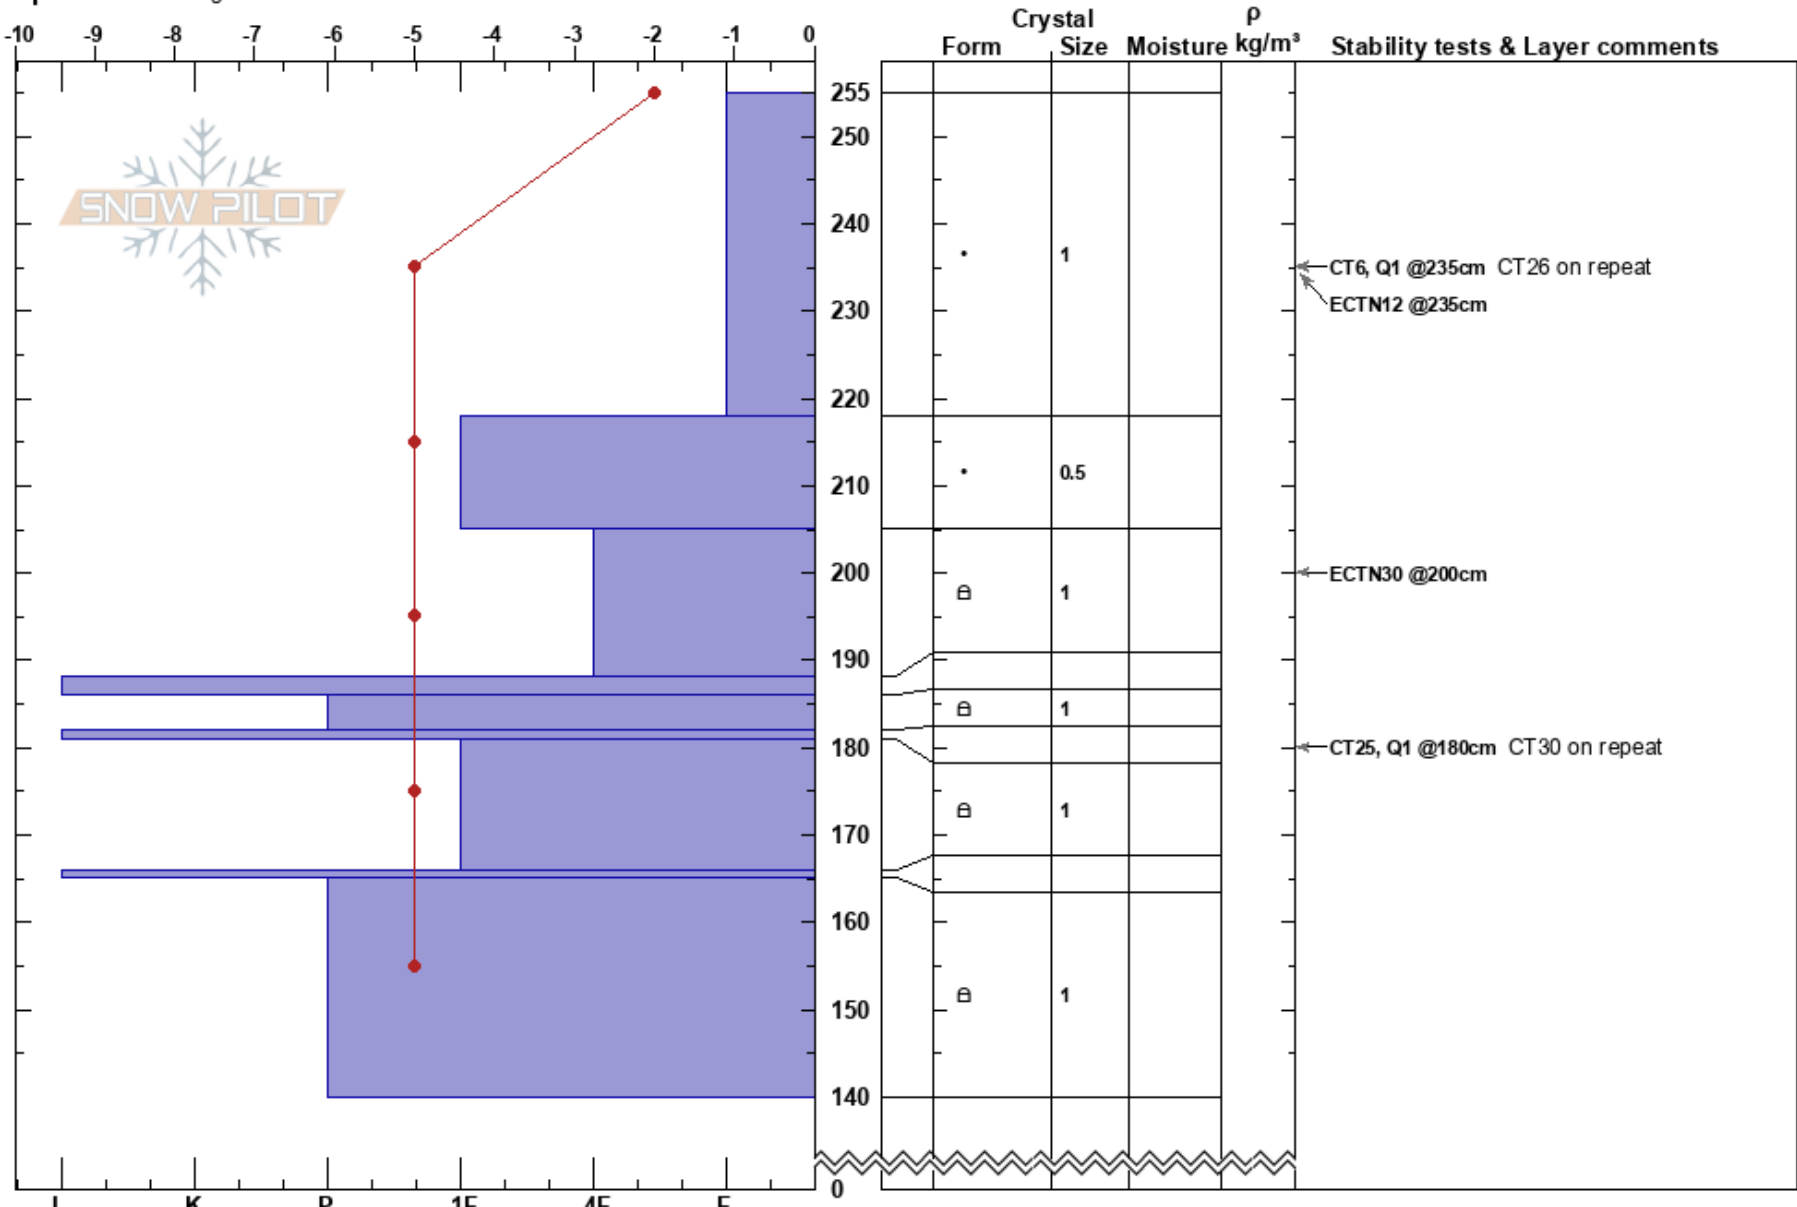

Last Slot
 Spring Mountains
 NV
Elevation: 10600 ft
Aspect: 19°
Specifics: Pit dug in a Ski Area

Eric Fehr
 04/08/2023 - 10:45am
Co-ord: 36.28986N, -115.69126W
Slope Angle: 51°
Wind Loading: previous

Stability:
Air Temperature: 1°C
Sky Cover: FEW
Precipitation: NO
Wind: Calm

HS:255
 255-218cm: Problematic layer

Notes: 20 yards below rock out cropping on ridge.