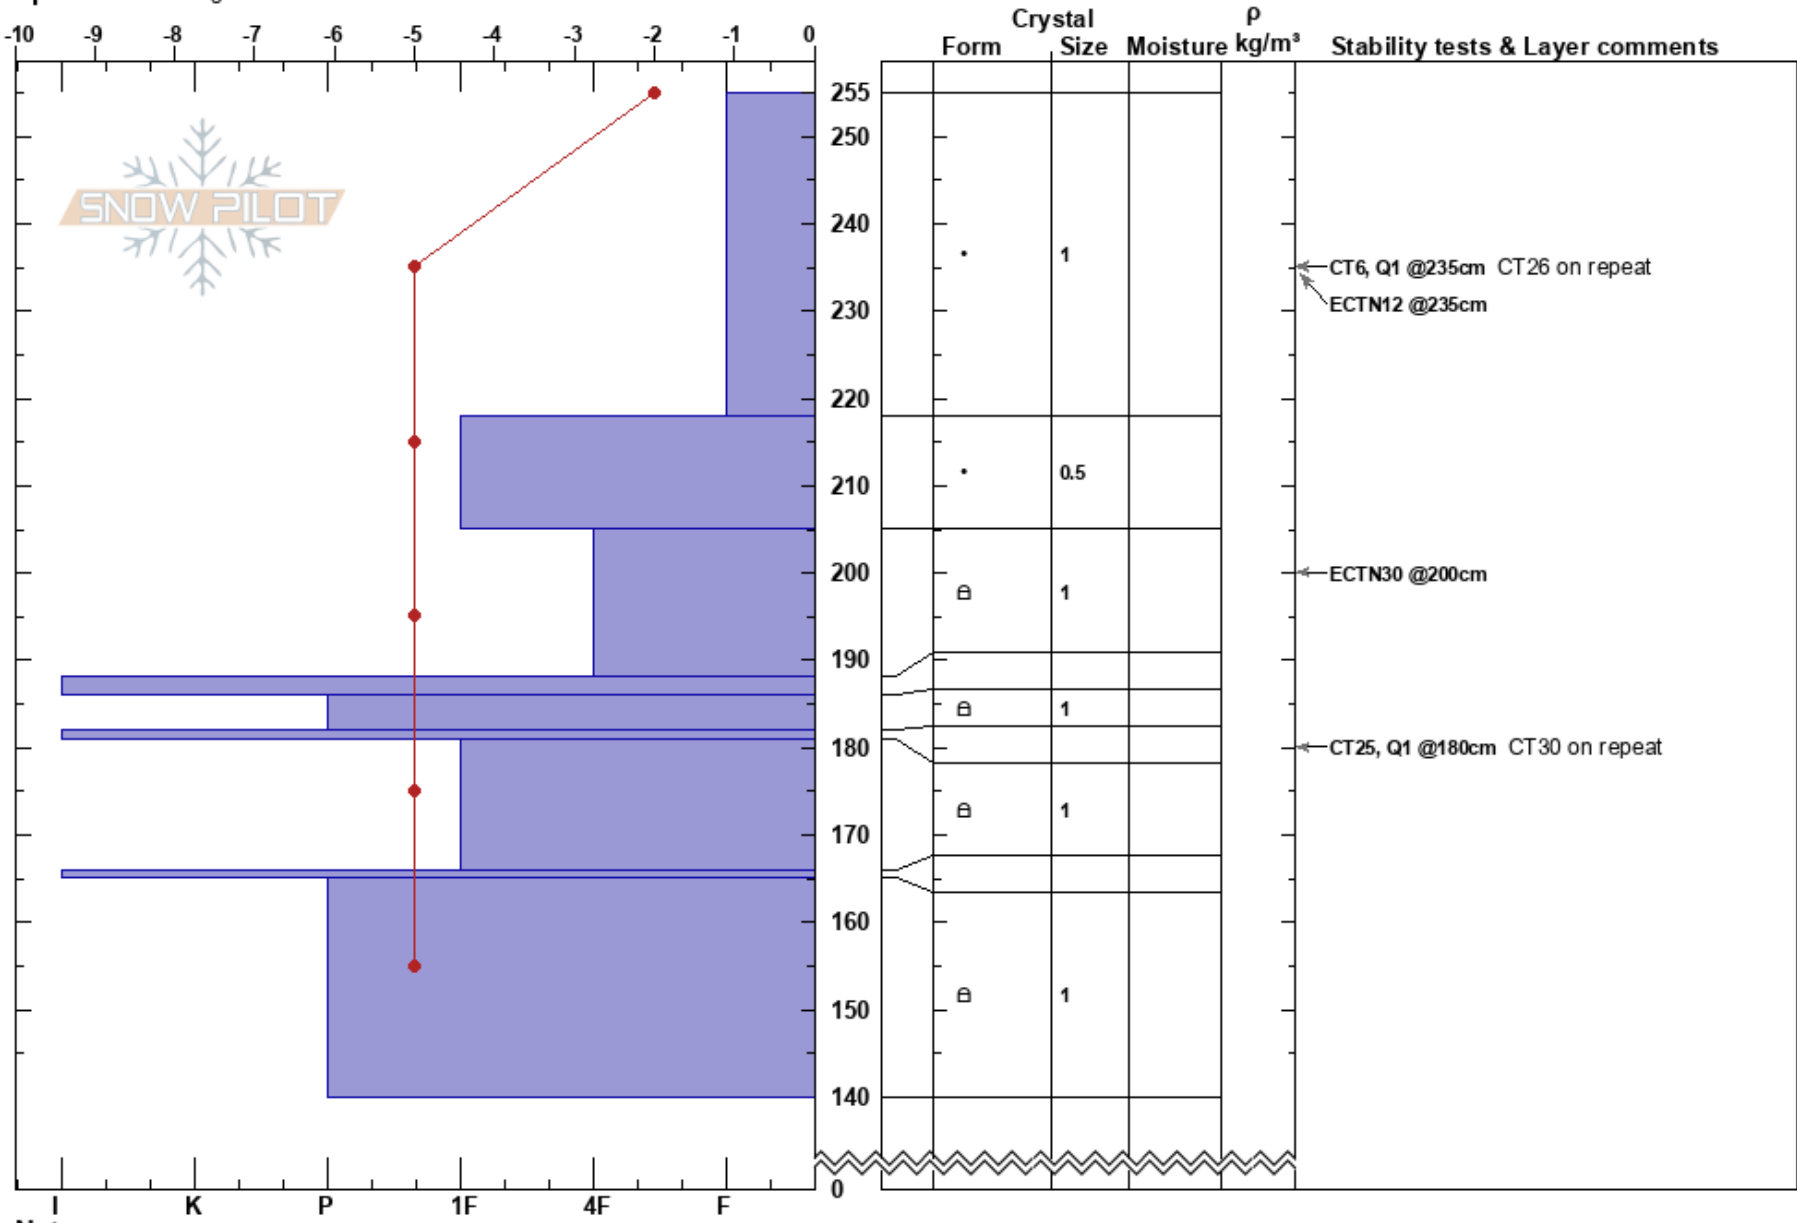

Last Slot
 Spring Mountains
 NV
Elevation: 10600 ft
Aspect: 19°
Specifics: Pit dug in a Ski Area

Eric Fehr
 04/08/2023 - 10:45am
Co-ord: 36.28986N, -115.69126W
Slope Angle: 51°
Wind Loading: previous

Stability:
Air Temperature: 1°C
Sky Cover: FEW
Precipitation: NO
Wind: Calm

HS:255
 255-218cm: Problematic layer

Notes: 20 yards below rock out cropping on ridge.