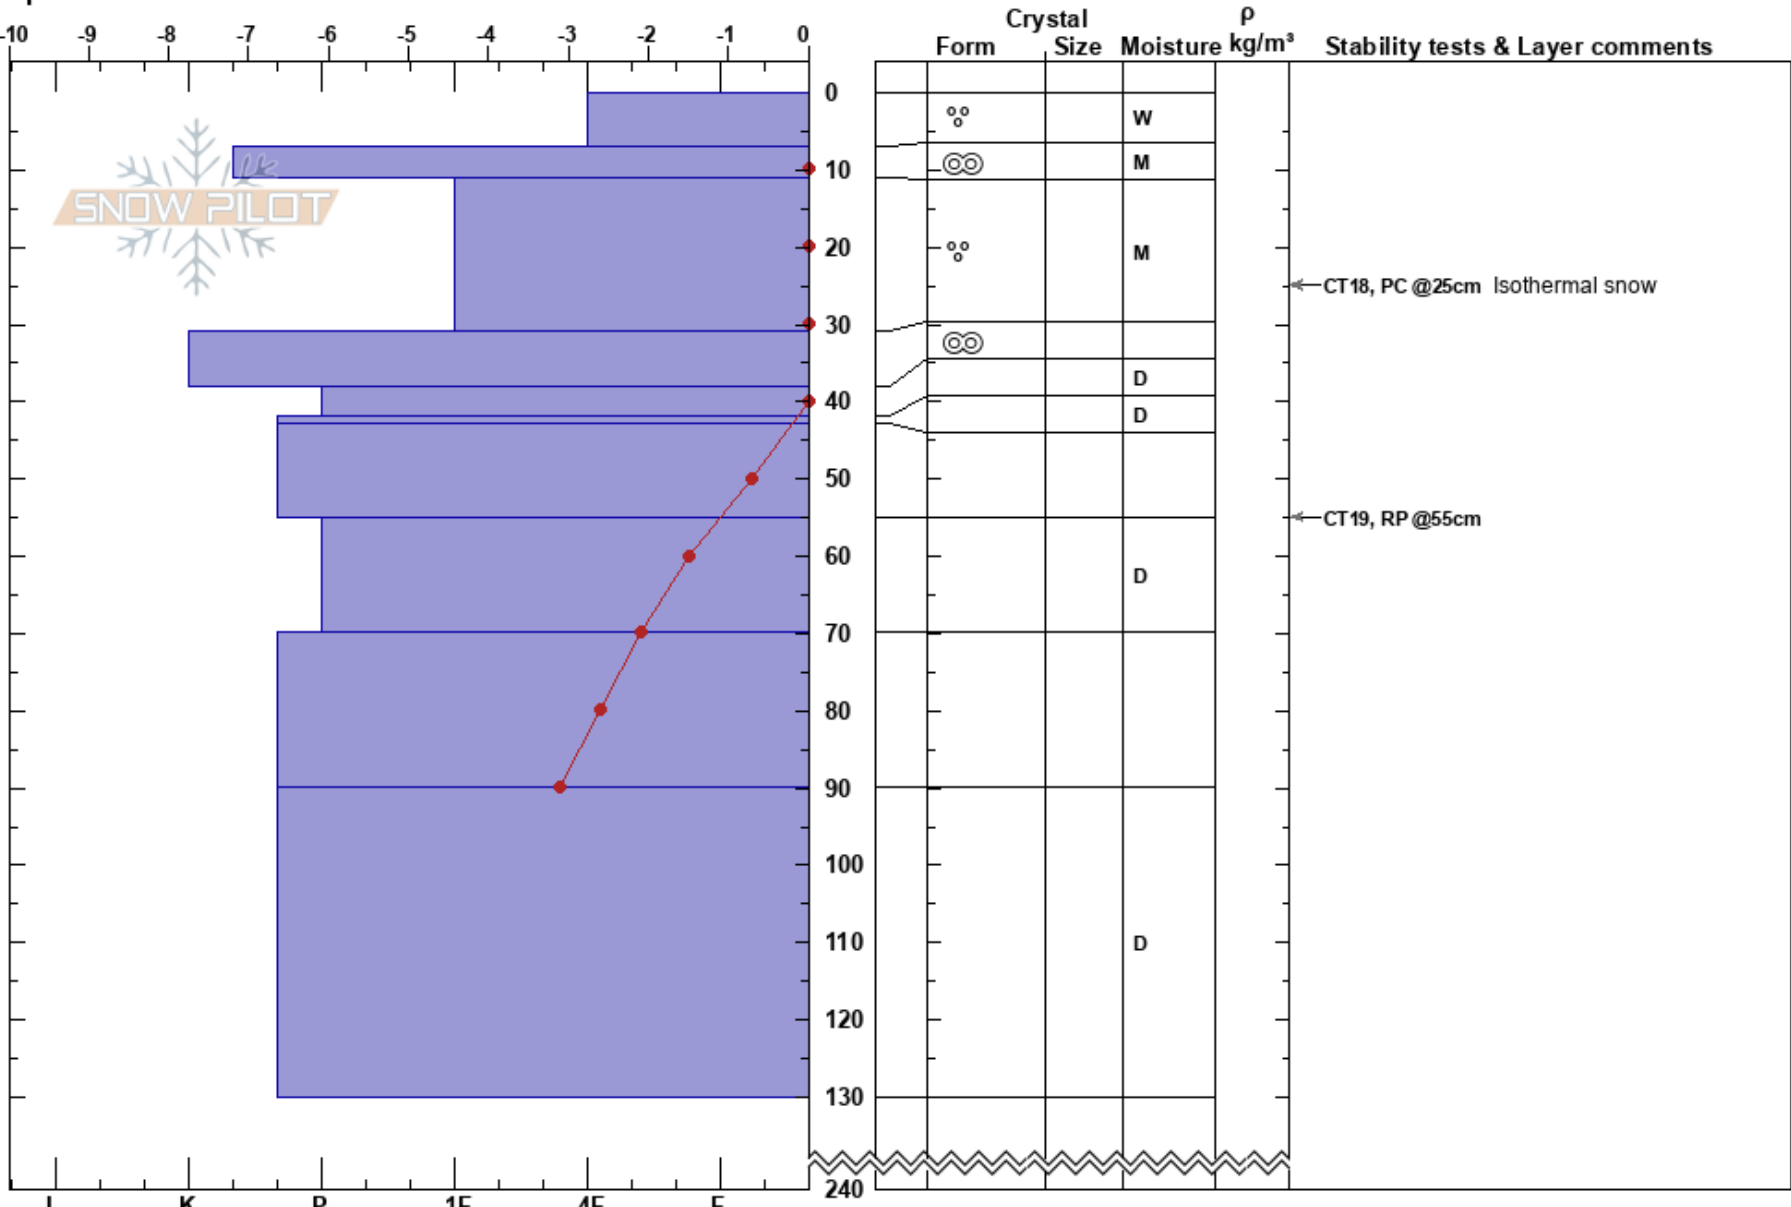

230409 Fossvadsskal
 Tröllaskagi
 Iceland
 Elevation: 750 m
 Aspect: E
 Specifics:

Owen Day
 08/04/2023 - 11:30
 Co-ord: 66.06303N, -18.14525W
 Slope Angle: 25°
 Wind Loading:

Stability: **HS:240**
 Air Temperature: 6°C **PF: 35** 43-55cm: Problematic layer
 Sky Cover: FEW **PS: 10**
 Precipitation: NO
 Wind: S Light Breeze

Notes: Test profile - No real overnight freeze. Heat starting to penetrate into the snowpack. No February crust found in this location in the Hidden Land, need further obs needed to confirm this.