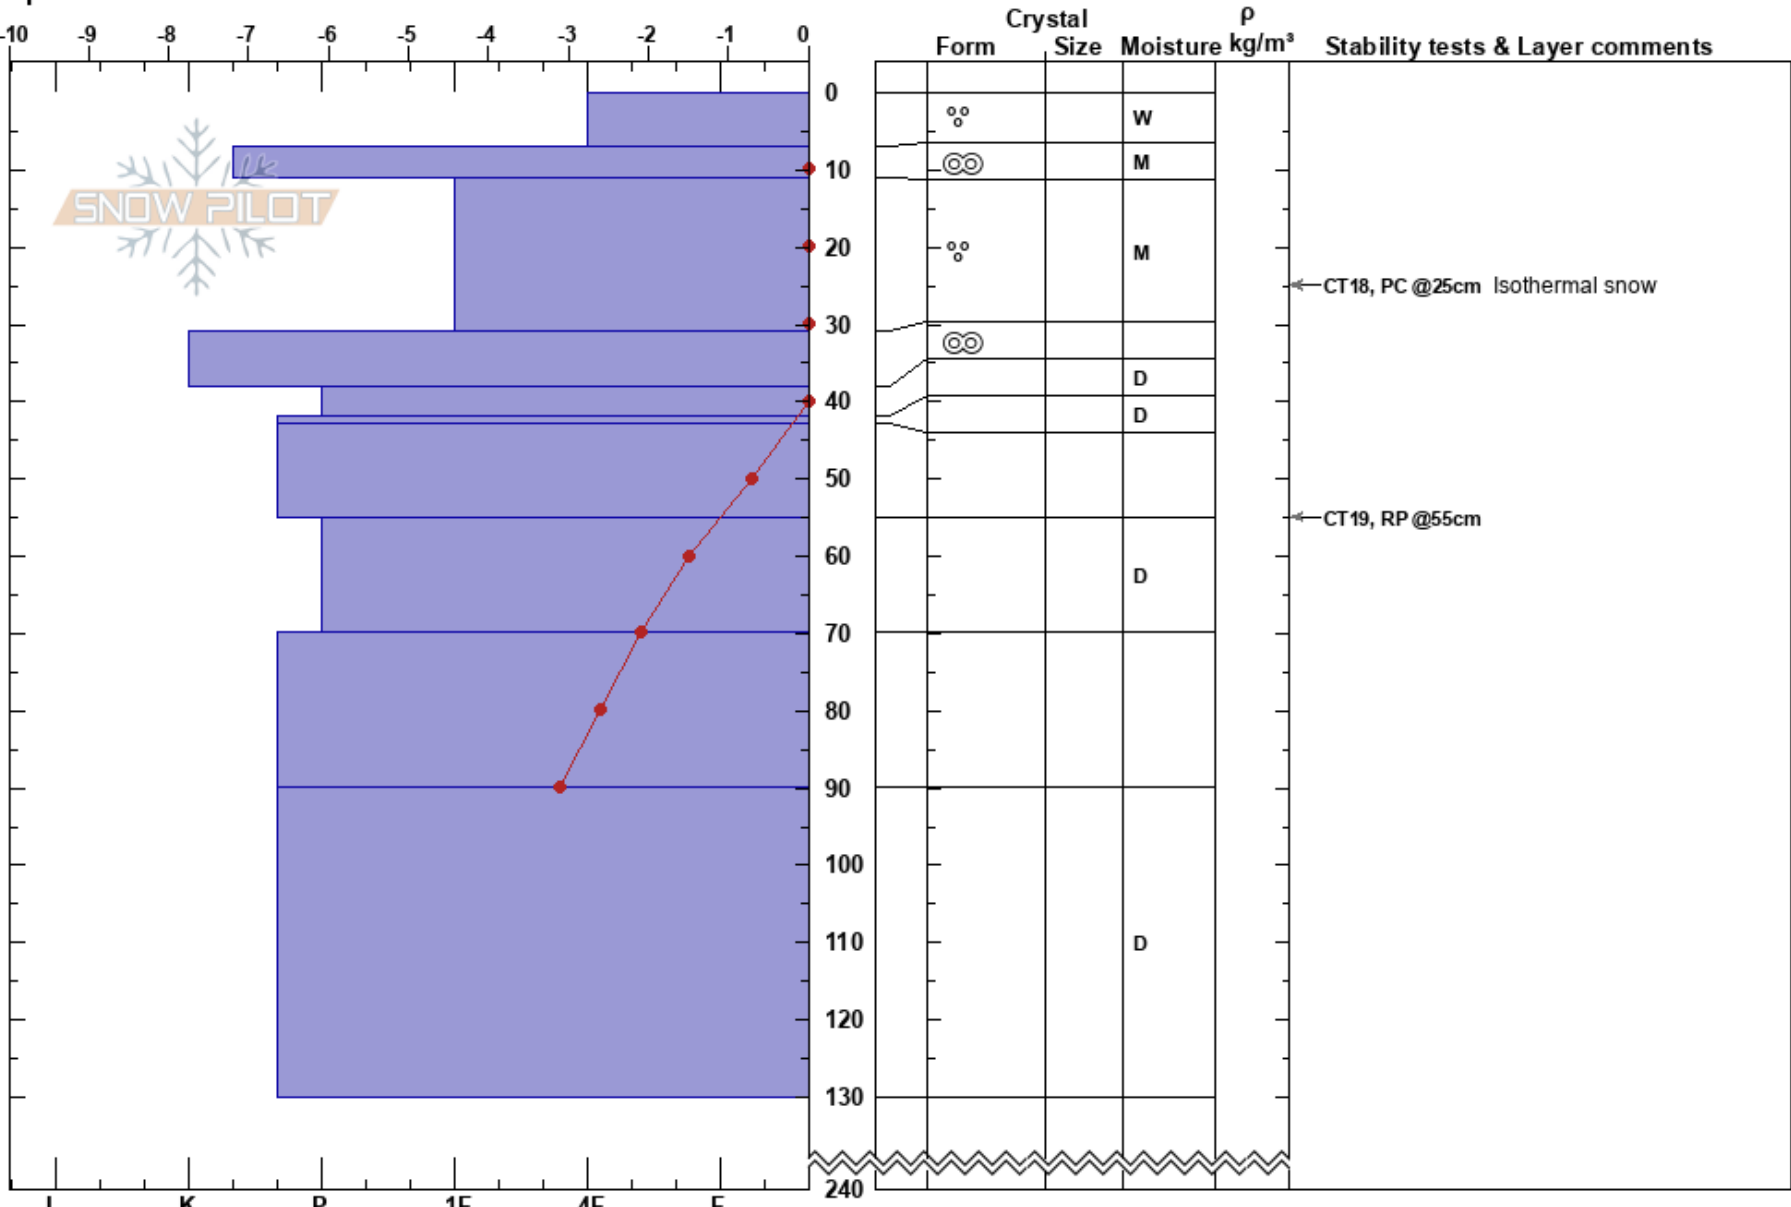

230409 Fossvadsskal  
 Tröllaskagi  
 Iceland  
 Elevation: 750 m  
 Aspect: E  
 Specifics:

Owen Day  
 08/04/2023 - 11:30  
 Co-ord: 66.06303N, -18.14525W  
 Slope Angle: 25°  
 Wind Loading:

Stability: **HS:240**  
 Air Temperature: 6°C **PF: 35** 43-55cm: Problematic layer  
 Sky Cover: FEW **PS: 10**  
 Precipitation: NO  
 Wind: S Light Breeze

**Notes:** Test profile - No real overnight freeze. Heat starting to penetrate into the snowpack. No February crust found in this location In the Hidden Land, need further obs needed to confirm this.