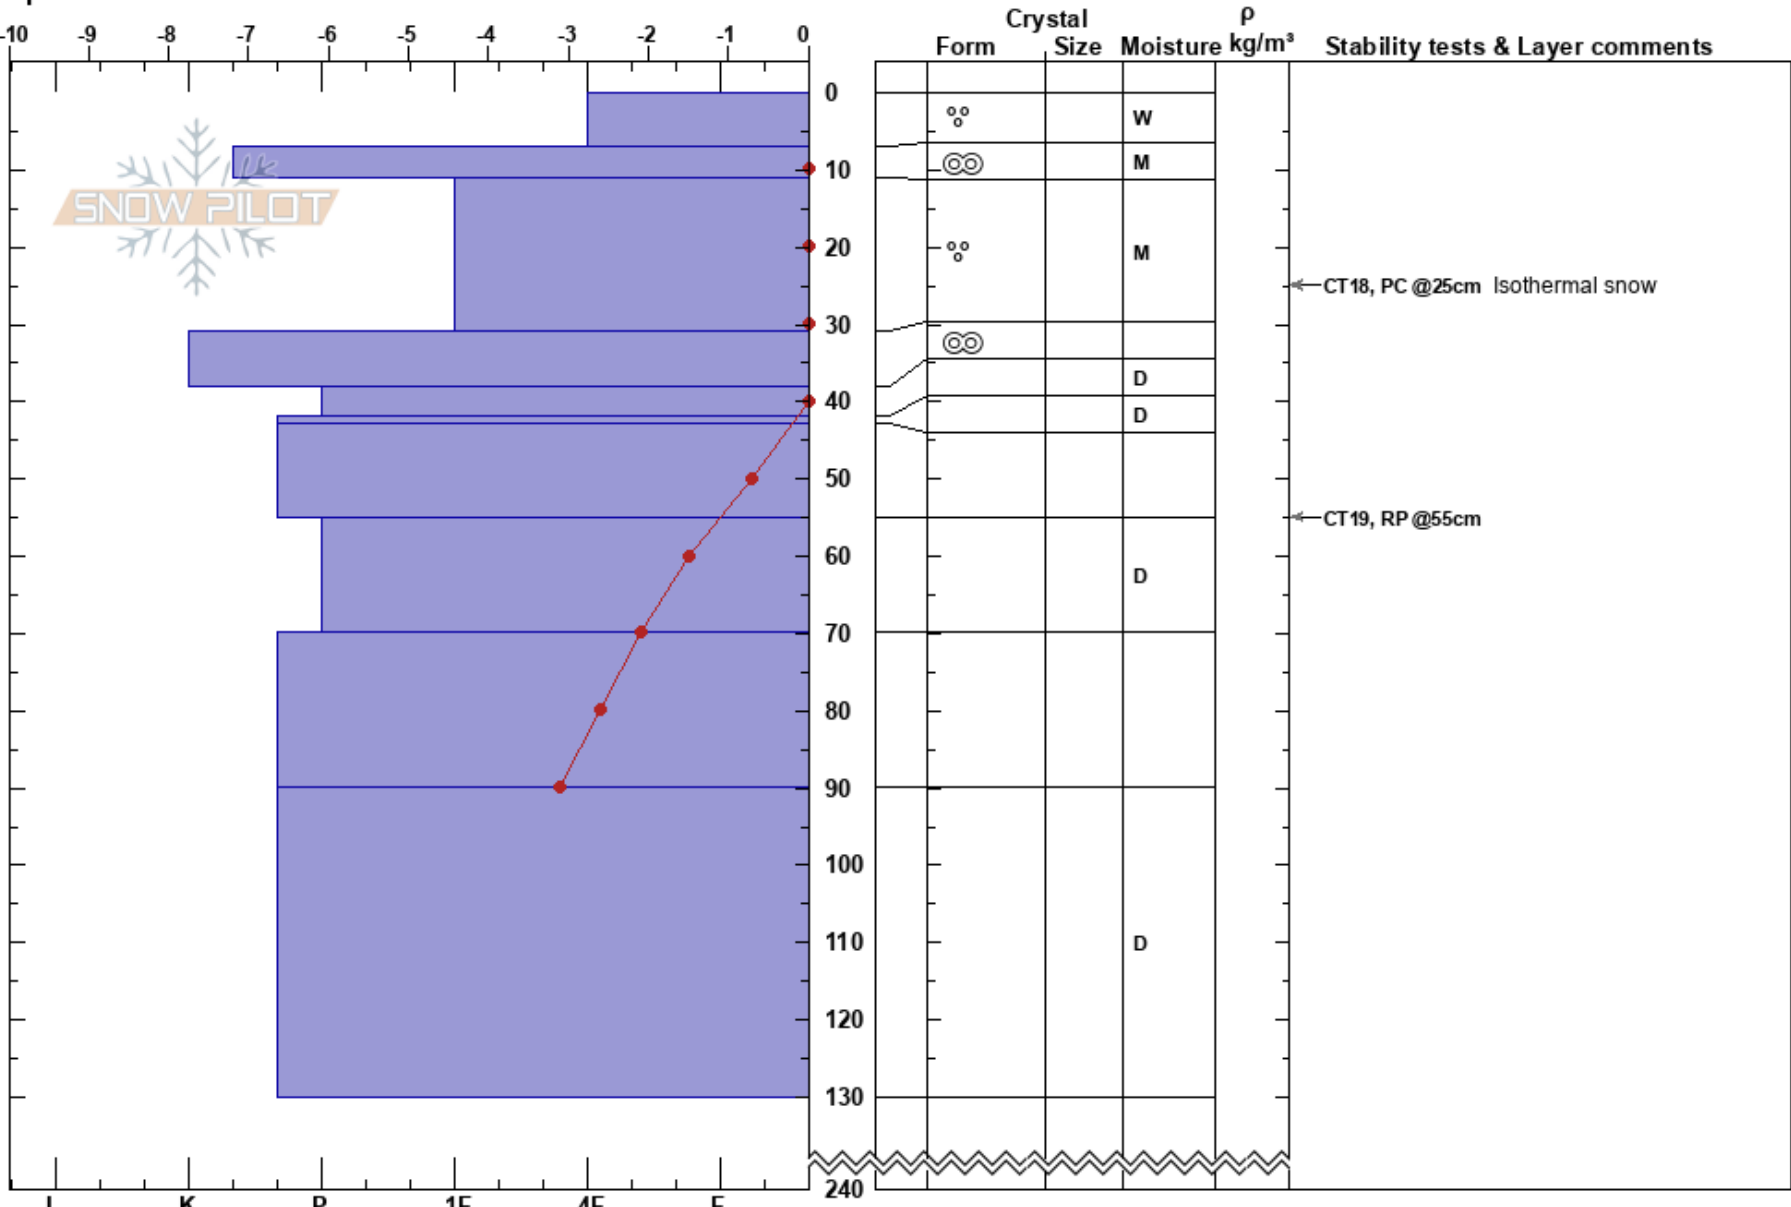

230409 Fossvadsskal
 Tröllaskagi
 Iceland
 Elevation: 750 m
 Aspect: E
 Specifics:

Owen Day
 08/04/2023 - 11:30
 Co-ord: 66.06303N, -18.14525W
 Slope Angle: 25°
 Wind Loading:

Stability: **HS:240**
 Air Temperature: 6°C **PF: 35** 43-55cm: Problematic layer
 Sky Cover: FEW **PS: 10**
 Precipitation: NO
 Wind: S Light Breeze

Notes: Test profile - No real overnight freeze. Heat starting to penetrate into the snowpack. No February crust found in this location In the Hidden Land, need further obs needed to confirm this.