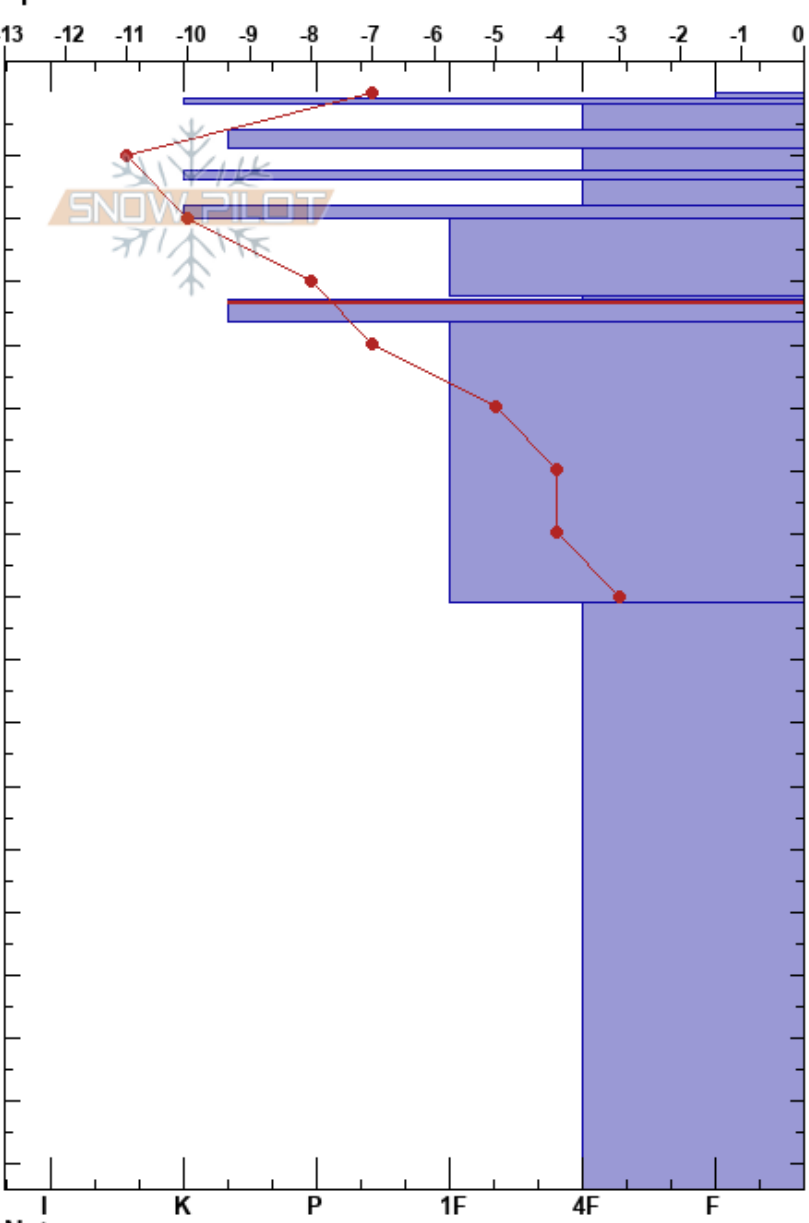

Awesome Backcountry Ga Erik Hotaling
 Front Range 04/07/2023 - 11:02am
 CO Co-ord: 39.68801N, -105.90098W
 Elevation: 3502 m Slope Angle: 11°
 Aspect: 179° Wind Loading: no
 Specifics:

Stability:
 Air Temperature: 3°C HS: 174
 Sky Cover: CLR PF: 5 33-36.5cm: Problematic layer
 PS: 3
 Precipitation: NO
 Wind: W Light Breeze

Form	Crystal		ρ kg/m³	Stability tests & Layer comments
	Size	Moisture		
+	0.5			
○				
/	0.5			
○				
●	0.5			
○				
●	0.5			
○				
●	0.5			
□	1.5			
○				
●	0.5-1			
□	1-2			

← PST45/100 (End) @34cm
 ← ECTN18 @34cm
 ← CT9, SC @34cm