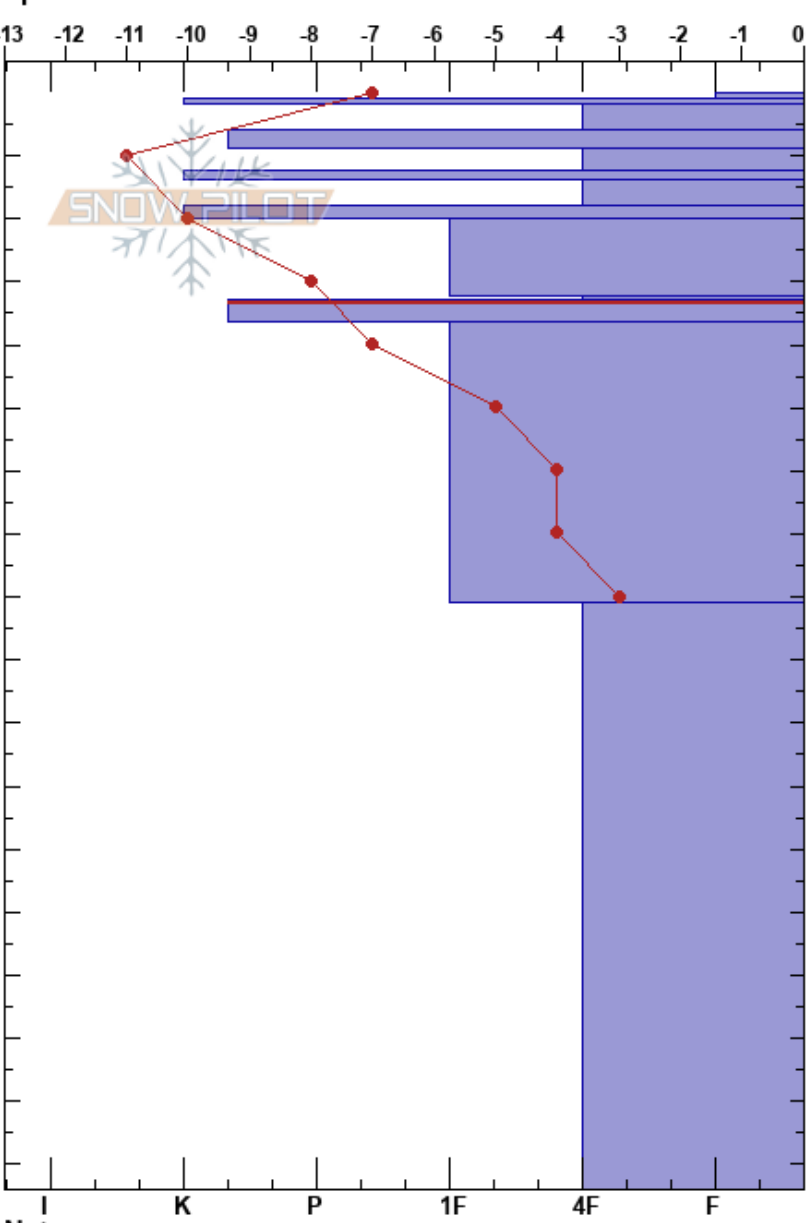

Awesome Backcountry Ga Erik Hotaling  
 Front Range 04/07/2023 - 11:02am  
 CO Co-ord: 39.68801N, -105.90098W  
 Elevation: 3502 m Slope Angle: 11°  
 Aspect: 179° Wind Loading: no  
 Specifics:

**Stability:** HS: 174  
**Air Temperature:** 3°C PF: 5 33-36.5cm: Problematic layer  
**Sky Cover:** CLR PS: 3  
**Precipitation:** NO  
**Wind:** W Light Breeze

Form	Crystal		ρ kg/m³	Stability tests & Layer comments
	Size	Moisture		
+	0.5			
○				
/	0.5			
○				
●	0.5			
○				
●	0.5			
○				
●	0.5			
□	1.5			
○				
●	0.5-1			
□	1-2			

← PST45/100 (End) @34cm  
 ← ECTN18 @34cm  
 ← CT9, SC @34cm