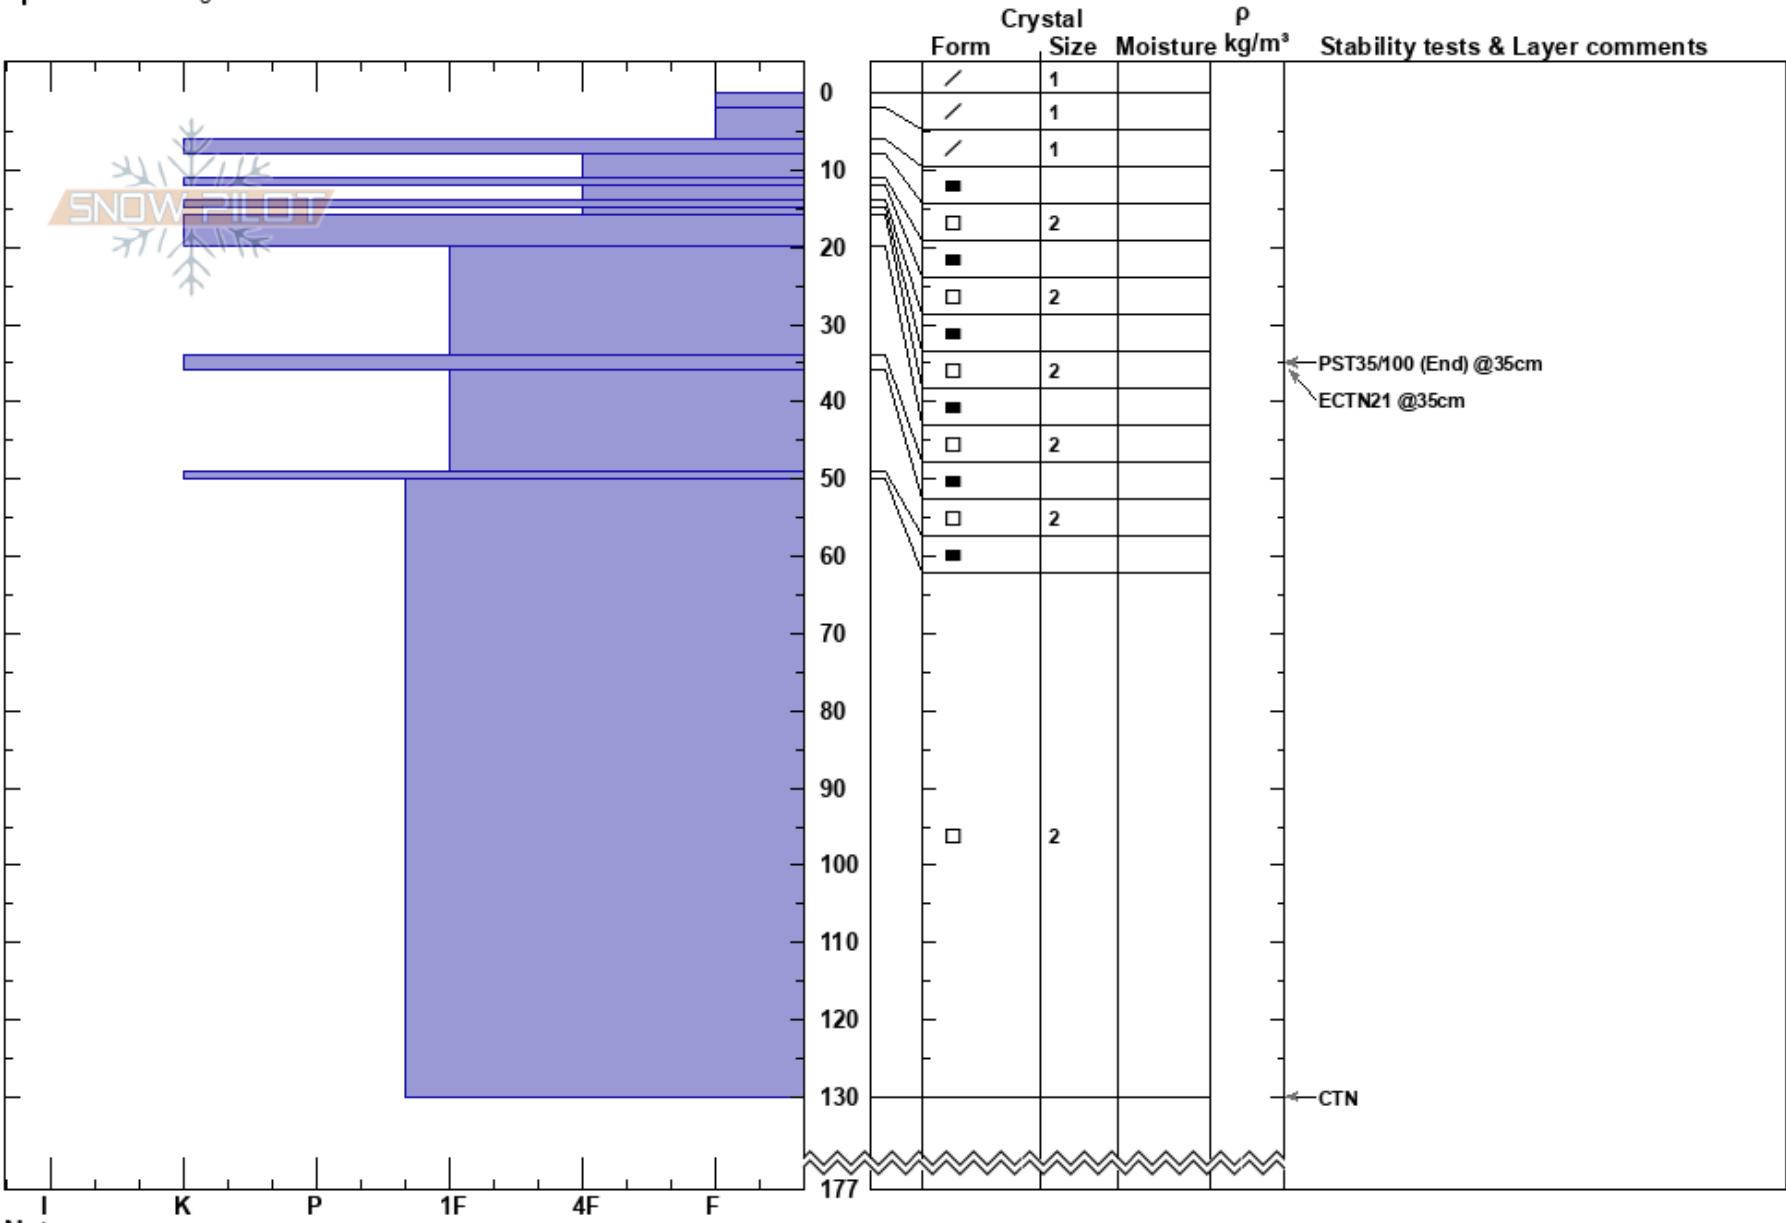

Pro 1 Final
 Loveland Ski Area
 CO
Elevation: 11494 ft
Aspect: S
Specifics: Pit dug in a Ski Area

Ian Bouchier
 04/08/2023 - 11:30am
Co-ord: 39.68828N, -105.90111W
Slope Angle: 9°
Wind Loading: no

Stability:
Air Temperature: 0°C
Sky Cover: CLR
Precipitation: NO
Wind: S Calm

HS: 177
PF: 14 34-36cm: Problematic layer
PS: 8

Notes: