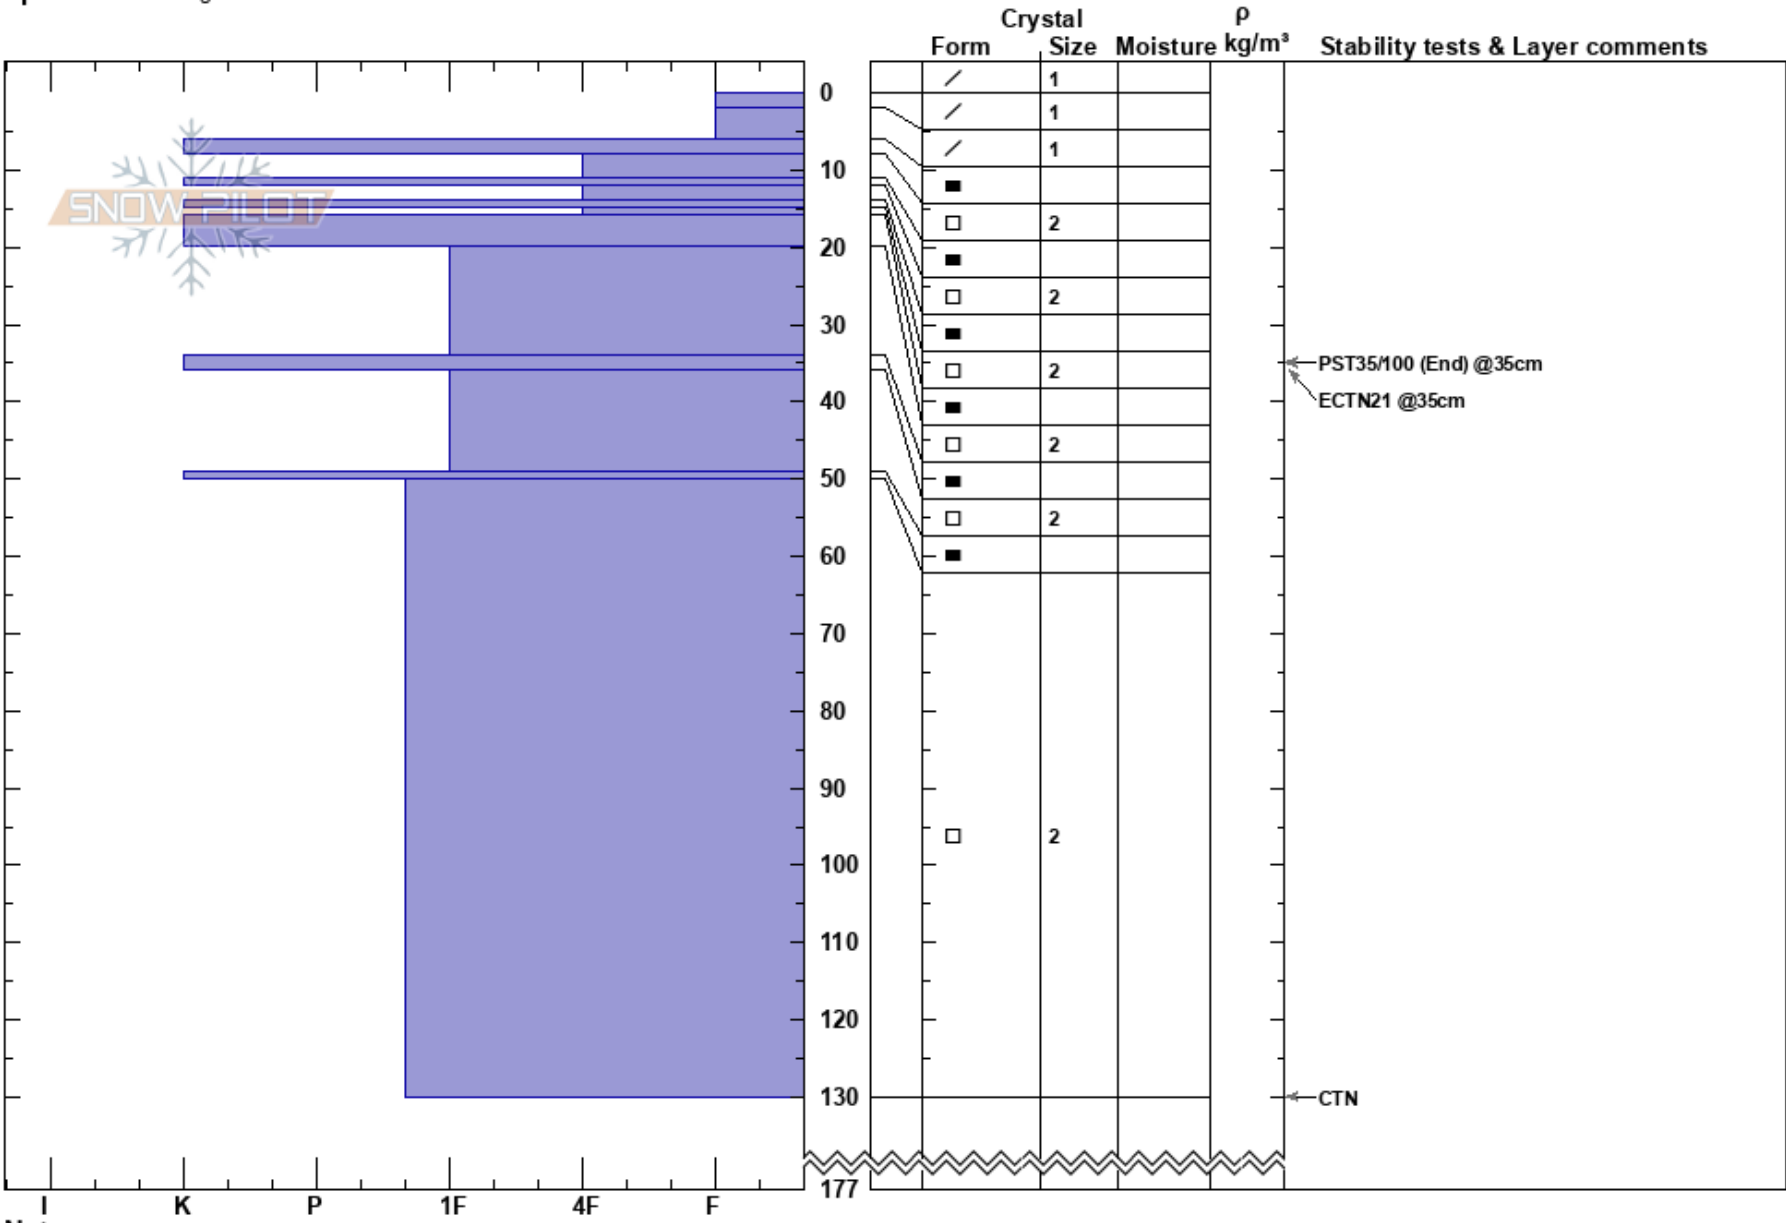

Pro 1 Final  
 Loveland Ski Area  
 CO  
**Elevation:** 11494 ft  
**Aspect:** S  
**Specifics:** Pit dug in a Ski Area

Ian Bouchier  
 04/08/2023 - 11:30am  
**Co-ord:** 39.68828N, -105.90111W  
**Slope Angle:** 9°  
**Wind Loading:** no

**Stability:**  
**Air Temperature:** 0°C  
**Sky Cover:** CLR  
**Precipitation:** NO  
**Wind:** S Calm

**HS:** 177  
**PF:** 14 34-36cm: Problematic layer  
**PS:** 8

Notes: