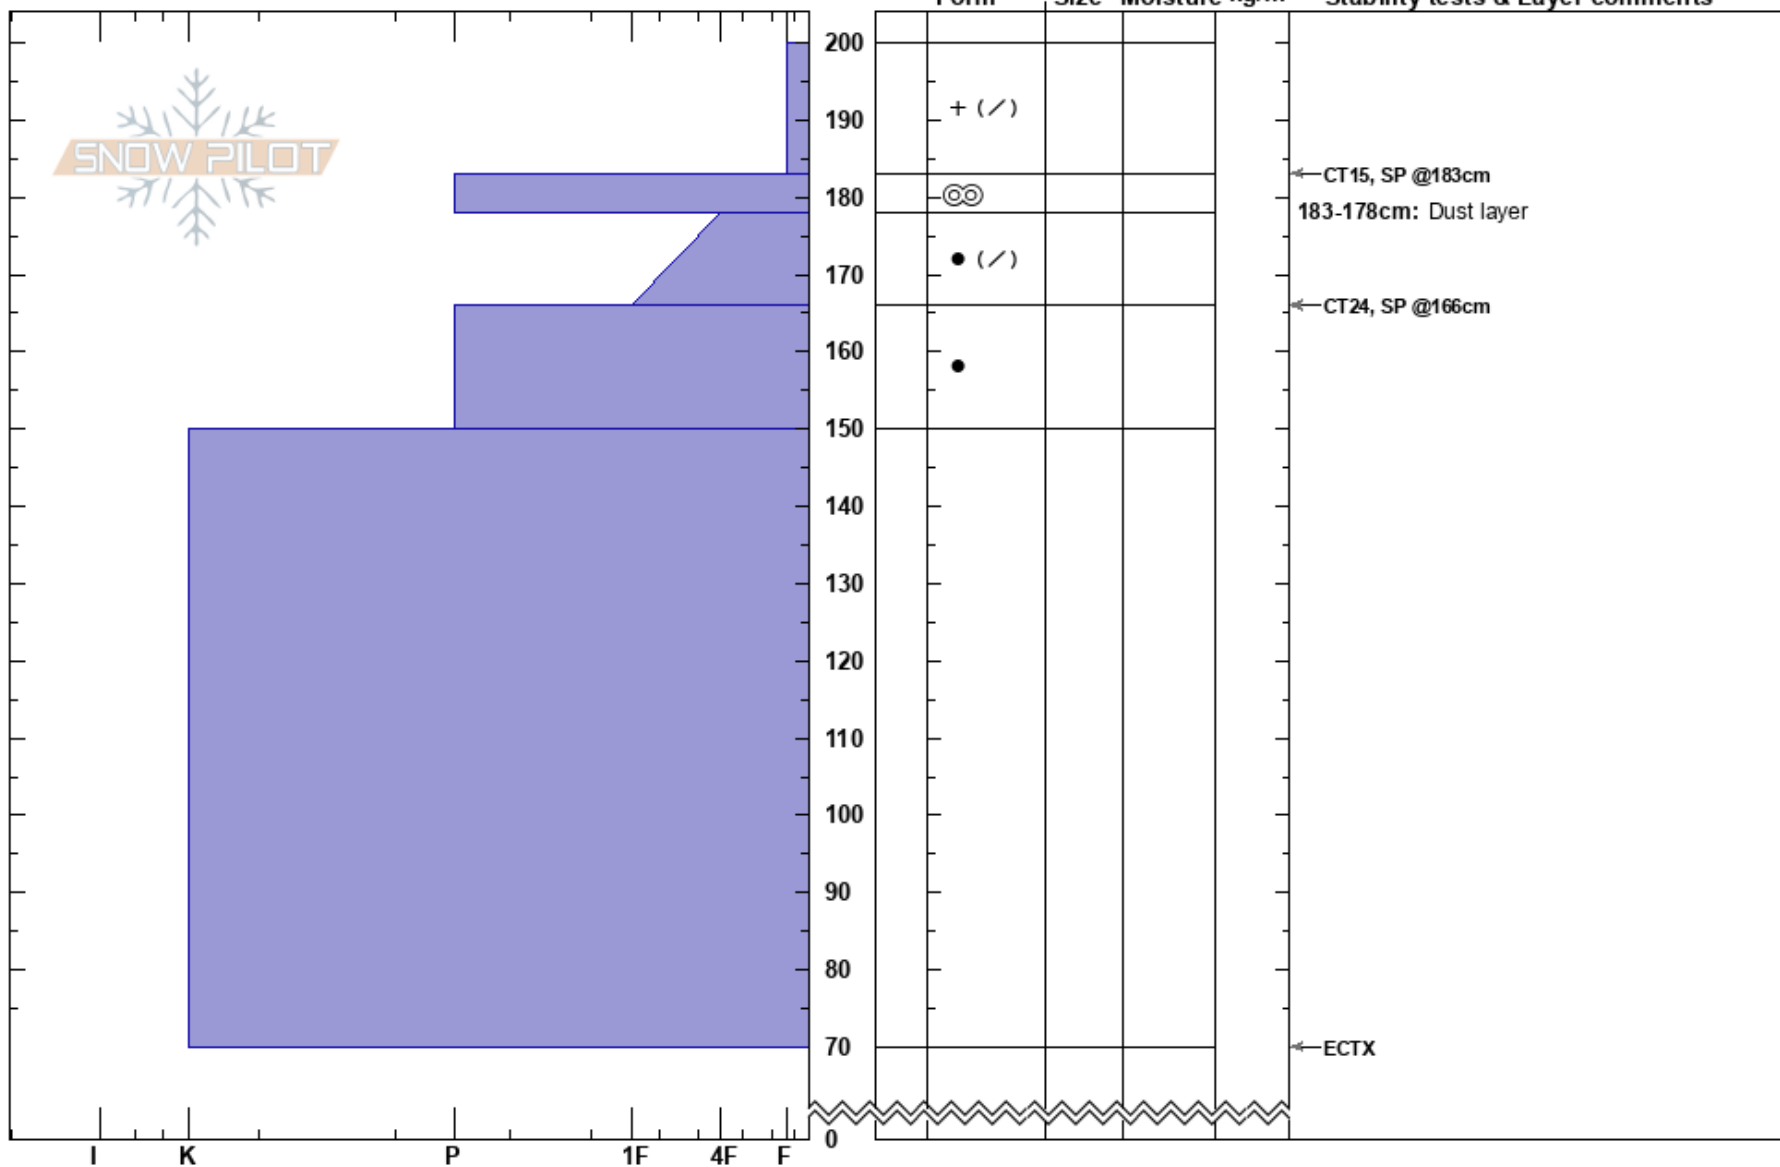

NE  
 Berthoud Pass  
 CO  
 Elevation: 12000 ft  
 Aspect: NE  
 Specifics:

Ian Fowler  
 04/07/2023 - 1:00pm  
 Co-ord: 13S 432116W 4406273N  
 Slope Angle: 35°  
 Wind Loading:

Stability:  
 Air Temperature:  
 Sky Cover:  
 Precipitation:  
 Wind:

HS:200  
 183-178cm: Dust layer  
 183-178cm: Problematic layer

Notes: