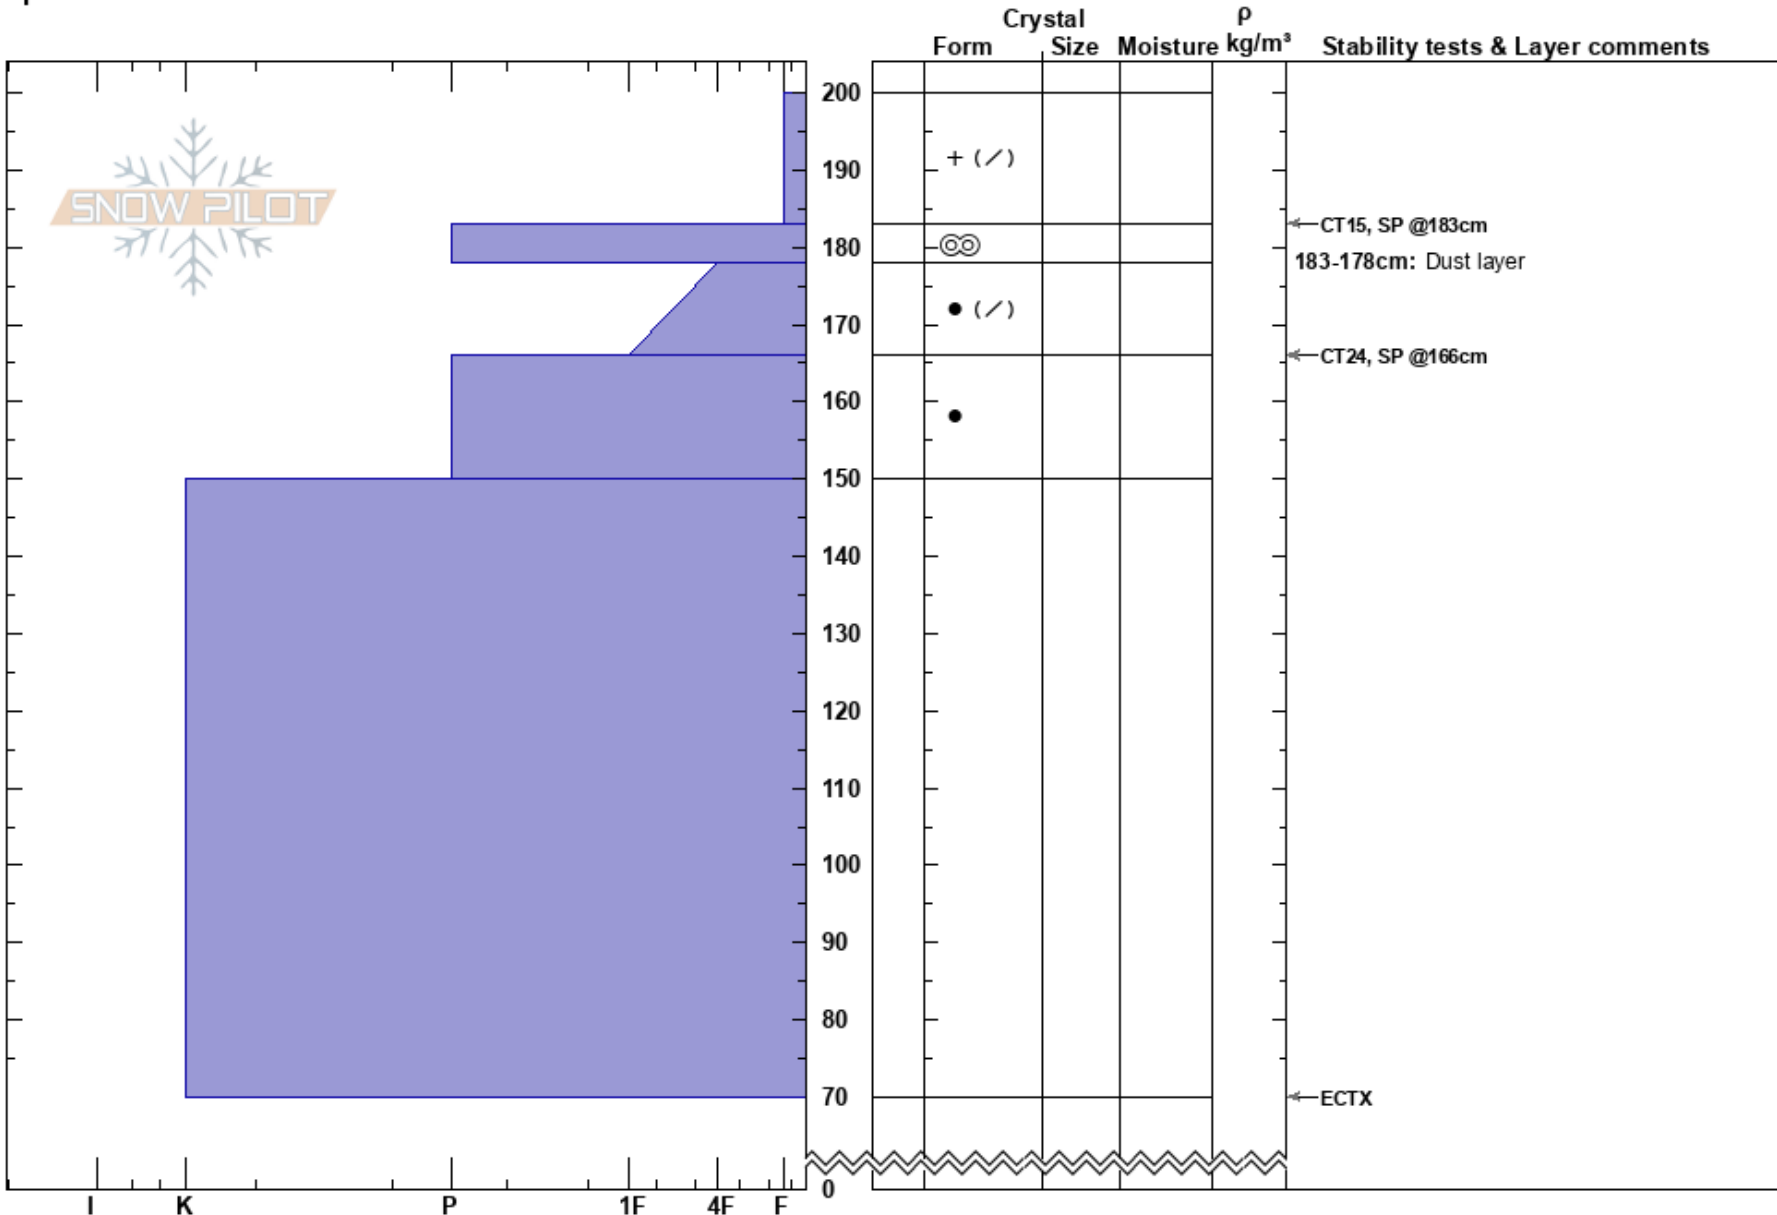

NE
 Berthoud Pass
 CO
 Elevation: 12000 ft
 Aspect: NE
 Specifics:

Ian Fowler
 04/07/2023 - 1:00pm
 Co-ord: 13S 4321 16W 4406273N
 Slope Angle: 35°
 Wind Loading:

Stability:
 Air Temperature:
 Sky Cover:
 Precipitation:
 Wind:

HS:200
 183-178cm: Dust layer
 183-178cm: Problematic layer

Notes: