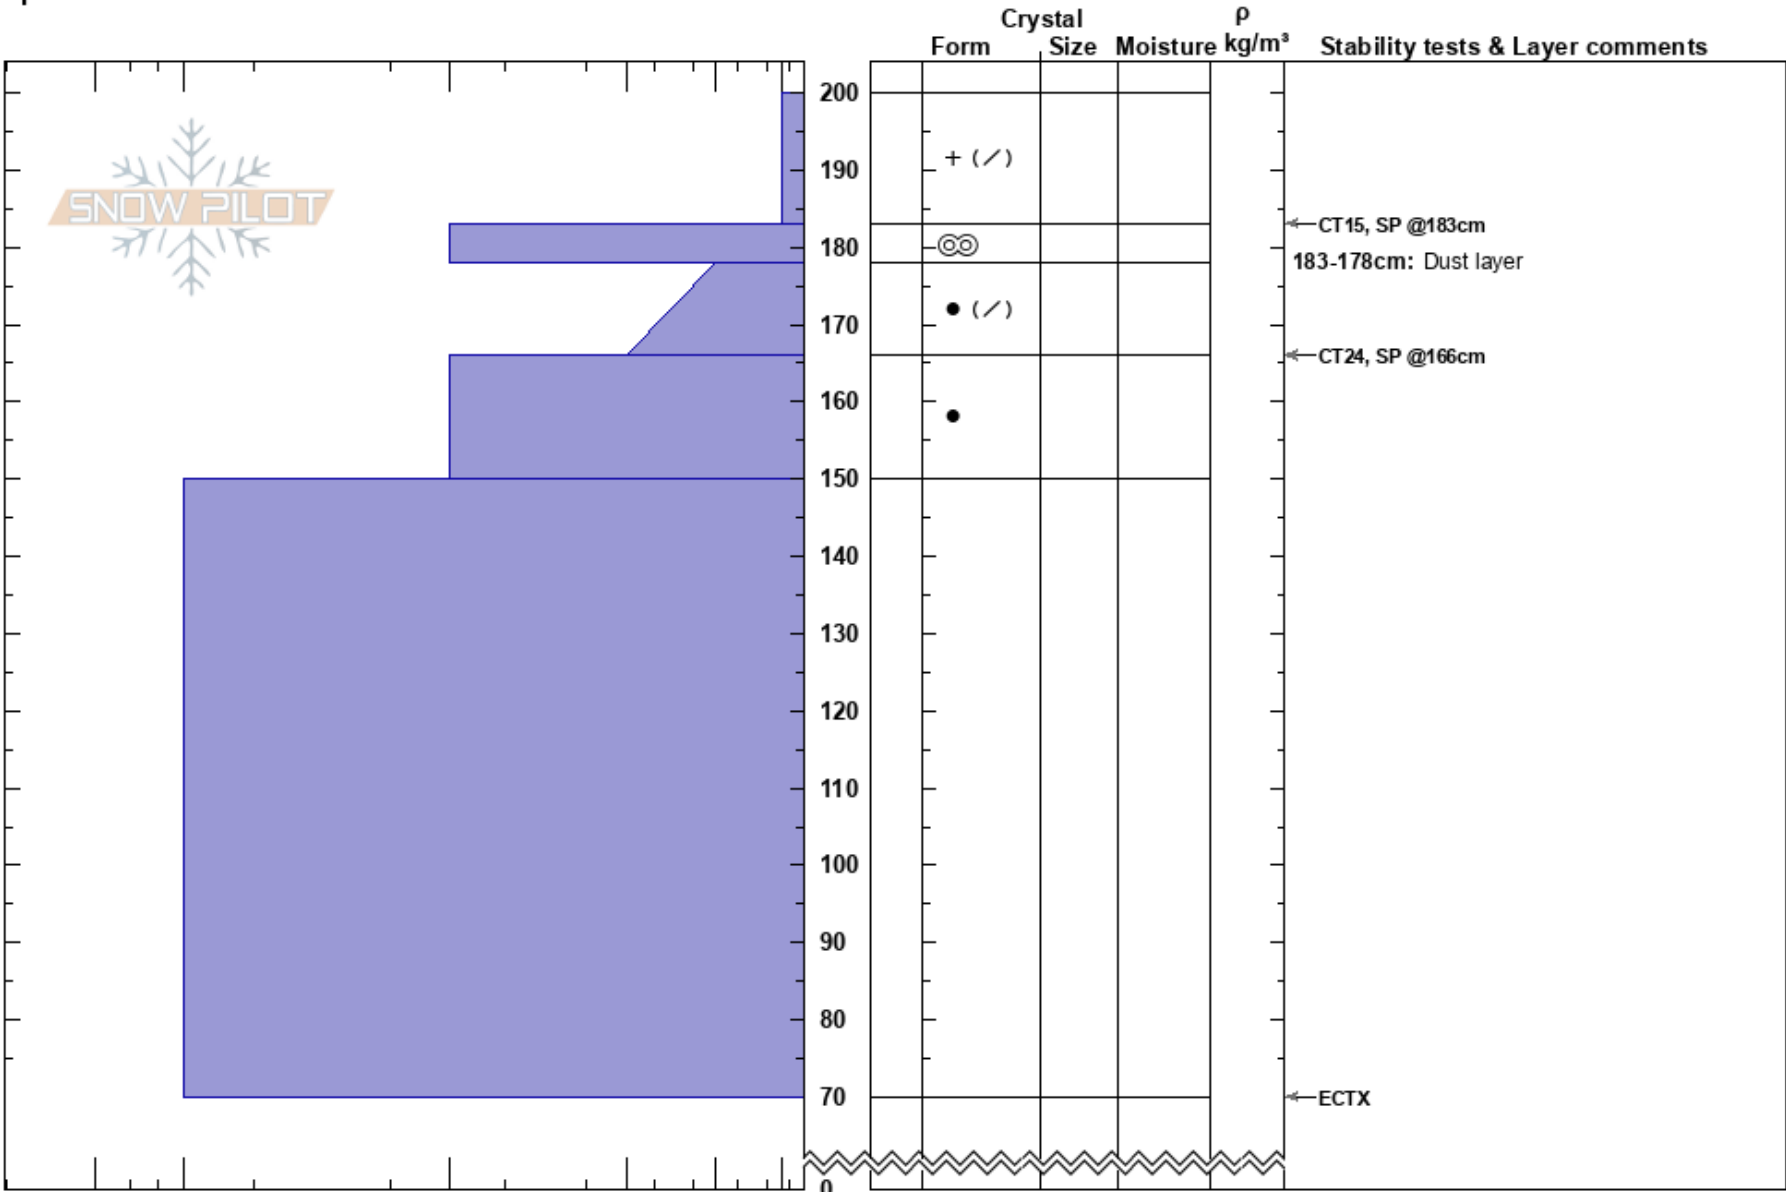

NE
 Berthoud Pass
 CO
Elevation: 12000 ft
Aspect: NE
Specifics:

Ian Fowler
 04/07/2023 - 1:00pm
Co-ord: 13S 4321 16W 4406273N
Slope Angle: 35°
Wind Loading:

Stability:
Air Temperature:
Sky Cover:
Precipitation:
Wind:

HS:200
 183-178cm: Dust layer
 183-178cm: Problematic layer

Notes: