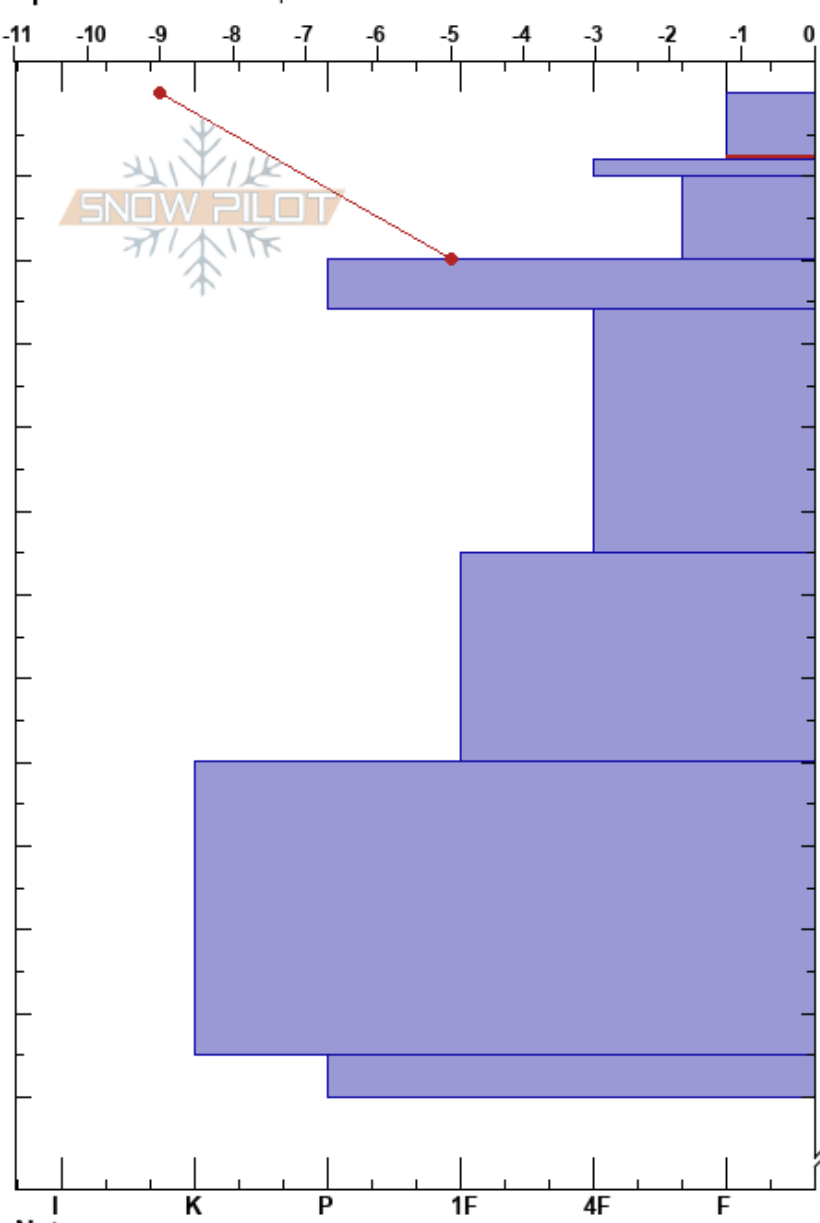

Two-Mile Creek  
 Hatcher Pass  
 AK  
 Elevation: 2570 ft  
 Aspect: N  
 Specifics: We skied slope

Michael Kerst  
 04/07/2023 - 1:00pm  
 Co-ord: 61.77812N, -149.14689W  
 Slope Angle: 15°  
 Wind Loading: no

Stability: **HS: 160**  
 Air Temperature: -8°C  
 Sky Cover: CLR  
 Precipitation: NO  
 Wind: SE Calm  
**PF: 20** 0-8cm: Problematic layer  
**PS: 6**

Form	Crystal Size	Moisture	$\rho$ kg/m <sup>3</sup>	Stability tests & Layer comments
☐				
/	0.3	D		
⊖ (●)	0.5-1 (0.5)	D		
⊖	0.5	D		
⊖	0.5	D		← CT22, Q3 @26cm
●	1	D		
●	1	D		
⊖	1	D		
⊖	1-1.5	D		← ECTX