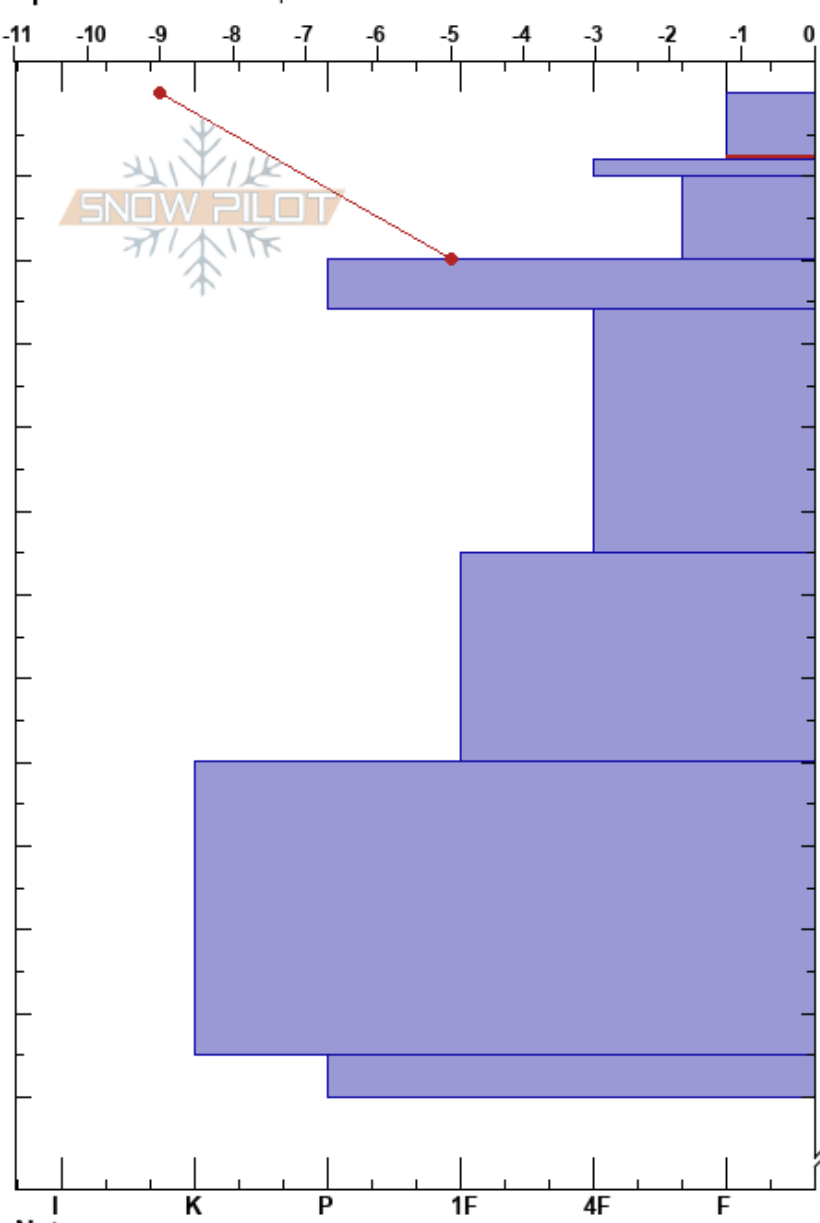

Two-Mile Creek  
 Hatcher Pass  
 AK  
 Elevation: 2570 ft  
 Aspect: N  
 Specifics: We skied slope

Michael Kerst  
 04/07/2023 - 1:00pm  
 Co-ord: 61.77812N, -149.14689W  
 Slope Angle: 15°  
 Wind Loading: no

Stability: **HS: 160**  
 Air Temperature: -8°C  
 Sky Cover: CLR  
 Precipitation: NO  
 Wind: SE Calm  
**PF: 20** 0-8cm: Problematic layer  
**PS: 6**

Form	Crystal		Moisture	$\rho$ kg/m <sup>3</sup>	Stability tests & Layer comments
	Size				
☐					
/	0.3		D		
⊖ (●)	0.5-1 (0.5)		D		
⊖	0.5		D		
⊖	0.5		D		← CT22, Q3 @26cm
●	1		D		
●	1		D		
⊖	1		D		
⊖	1-1.5		D		← ECTX