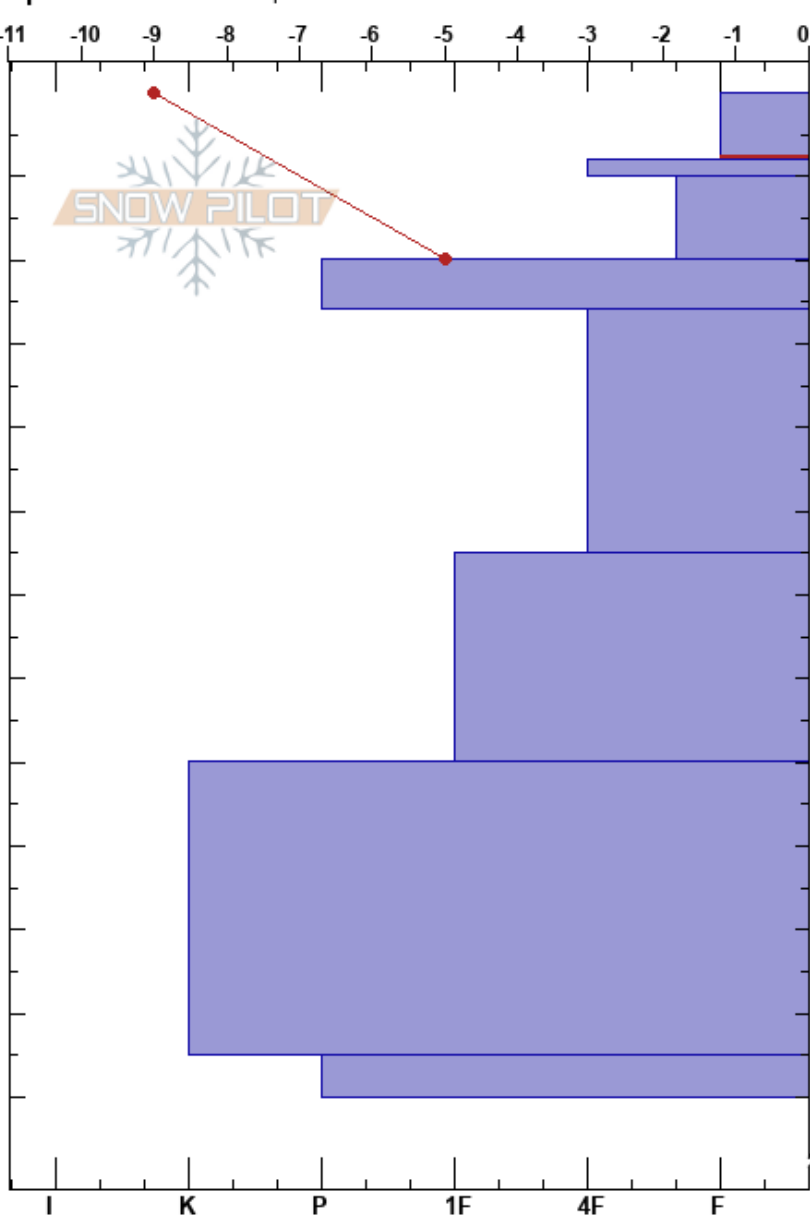

Two-Mile Creek  
 Hatcher Pass  
 AK  
 Elevation: 2570 ft  
 Aspect: N  
 Specifics: We skied slope

Michael Kerst  
 04/07/2023 - 1:00pm  
 Co-ord: 61.77812N, -149.14689W  
 Slope Angle: 15°  
 Wind Loading: no

Stability: **HS: 160**  
 Air Temperature: -8°C  
 Sky Cover: CLR  
 Precipitation: NO  
 Wind: SE Calm  
**PF: 20** 0-8cm: Problematic layer  
**PS: 6**

Form	Crystal		Moisture	$\rho$ kg/m <sup>3</sup>	Stability tests & Layer comments
	Size				
☐					
/	0.3		D		
⊖ (•)	0.5-1 (0.5)		D		
⊖	0.5		D		
⊖	0.5		D		← CT22, Q3 @26cm
•	1		D		
•	1		D		
⊖	1		D		
⊖	1-1.5		D		← ECTX