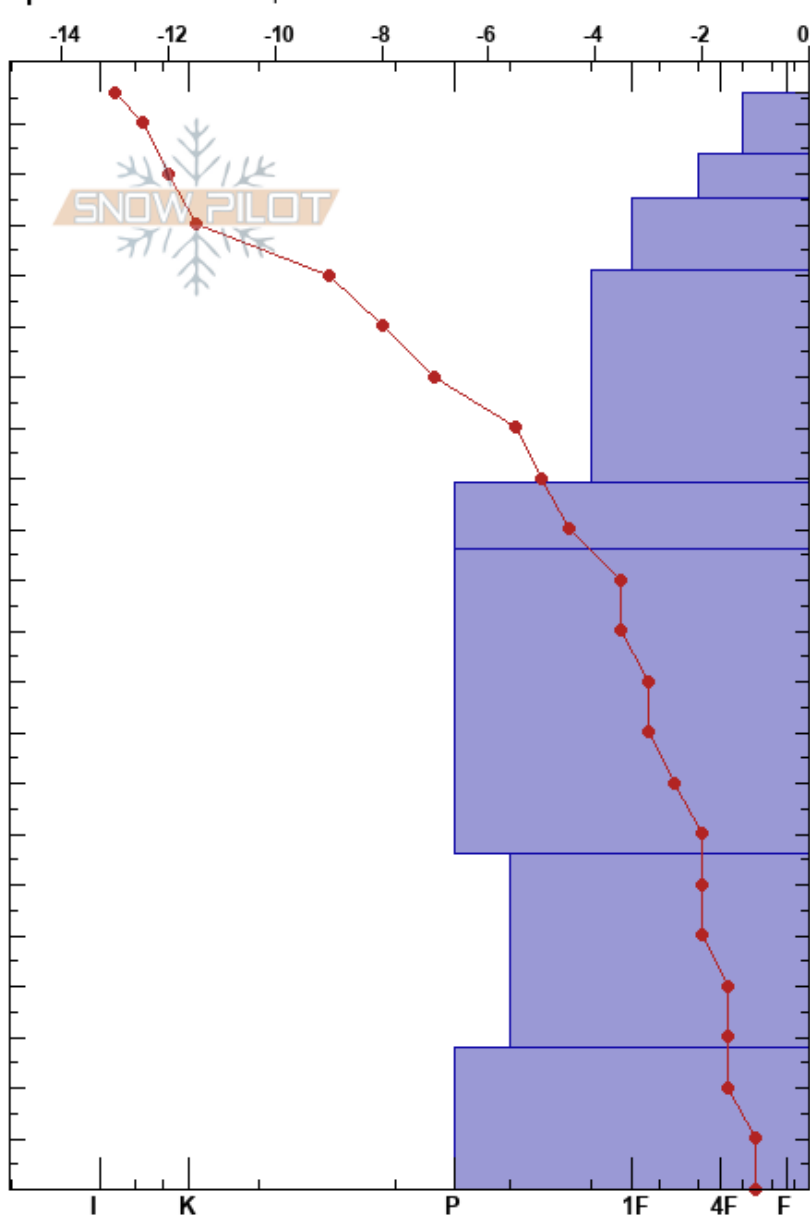

Rudy's Ridge
 Purcell
 BC
 Elevation: 2367 m
 Aspect: E
 Specifics: We skied slope

Nick Baggaley
 17/02/2018 - 11:47
 Co-ord: 11U 493225W 5683376N
 Slope Angle: 29°
 Wind Loading:

Stability: HS:216
 Air Temperature: -14.5°C PF: 45
 Sky Cover: X
 Precipitation: S1
 Wind: E Light Breeze

Layer Notes:

Form	Crystal		ρ kg/m ³	Stability tests & Layer comments
	Size	Moisture		
/	0.5			
/	0.5-1	D		
.	0.5	D		← CT3, SC @203cm Storm snow
•	0.5-1	D		← CT23, PC @190cm
•	0.5-1	D		
•	1-2	D		
⊖	0.5	D		
⊖	0.5-1	D		
⊖	1-1.5	D		