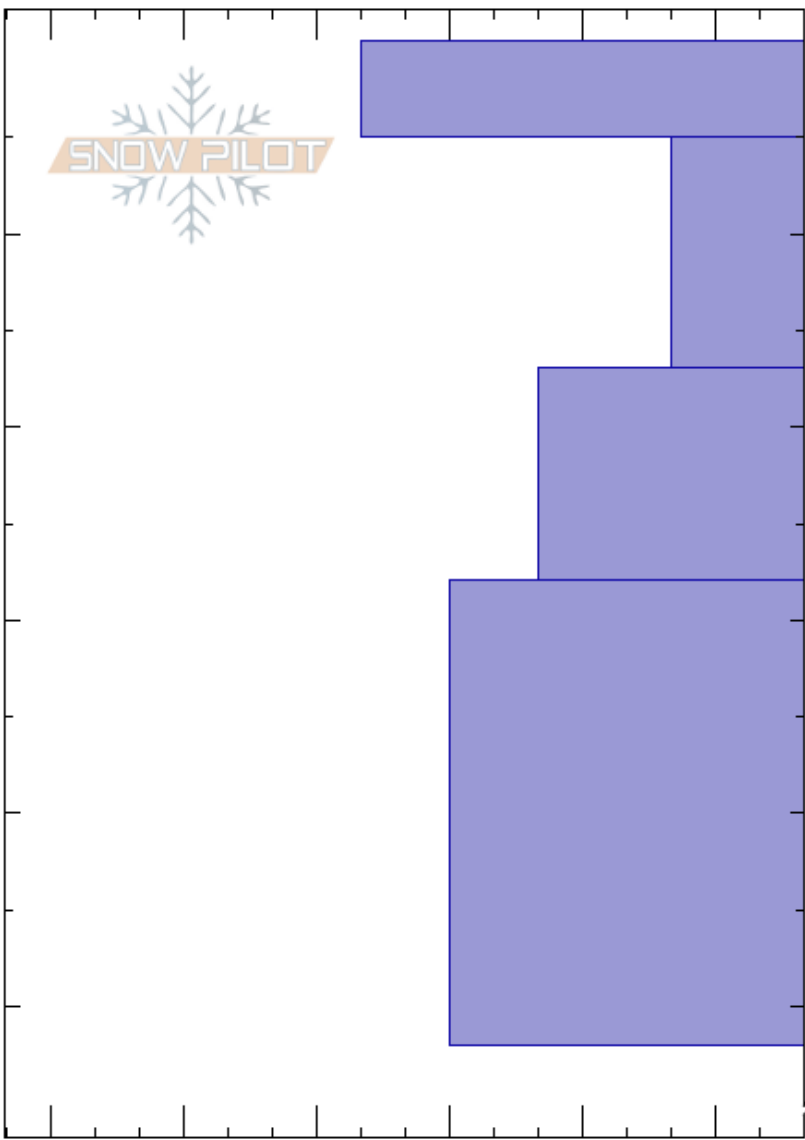

Spirit - 2023-04-07
 Madison Range-N
 MT
 Elevation: 2680 m
 Aspect: NE
 Specifics:

Nata de Leeuw
 04/07/2023 - 9:20am
 Co-ord: 12T 465252W 5009701N
 Slope Angle:
 Wind Loading: previous

Stability:
 Air Temperature:
 Sky Cover: SCT
 Precipitation: NO
 Wind: Light Breeze

HS:315
 PF: 20
 0-5cm: Windsl, date uncertain
 5-17cm: Faceting
 28-52cm: Old windsl. Hardness varies

Crystal Form	Crystal Size	Moisture	ρ kg/m ³	Stability tests & Layer comments
•		D	365.7	0-5cm: Windsl, date uncertain
/		D	173.3	5-17cm: Faceting
• (□)		D		
• (□)		D		28-52cm: Old windsl. Hardness varies

Notes: Surface windsl, but may be too old