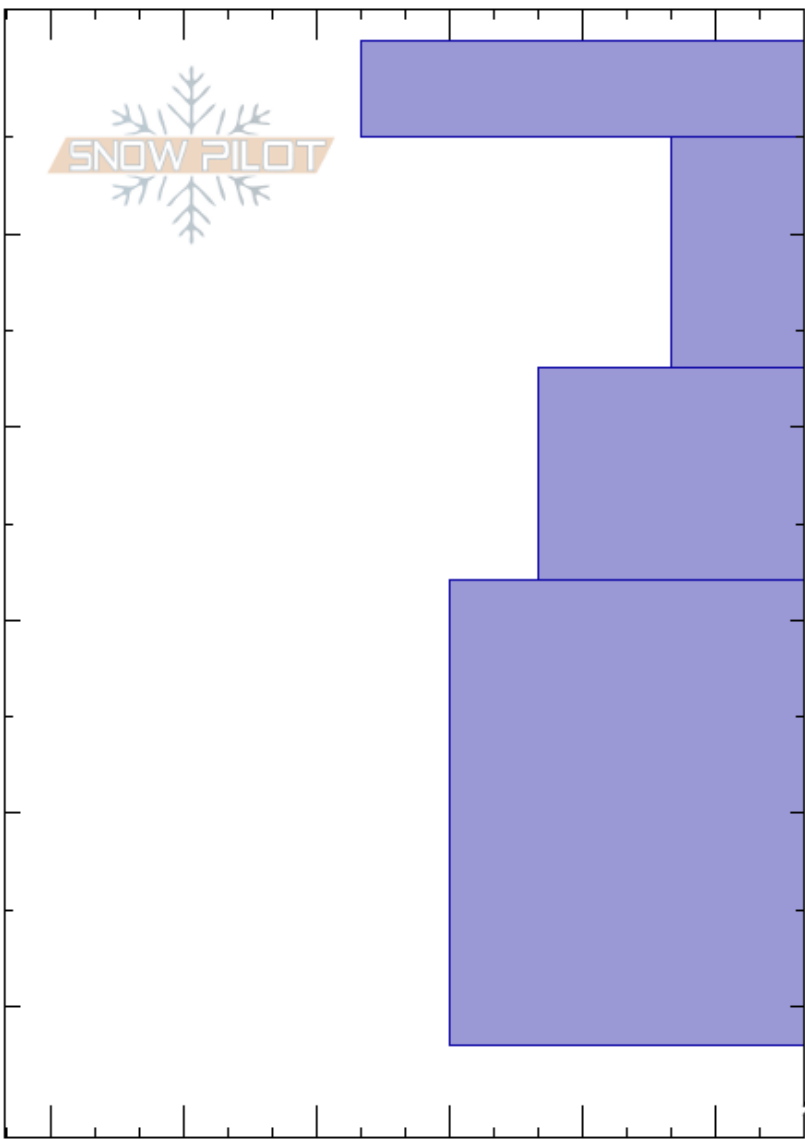

Spirit - 2023-04-07  
 Madison Range-N  
 MT  
 Elevation: 2680 m  
 Aspect: NE  
 Specifics:

Nata de Leeuw  
 04/07/2023 - 9:20am  
 Co-ord: 12T 465252W 5009701N  
 Slope Angle:  
 Wind Loading: previous

Stability:  
 Air Temperature:  
 Sky Cover: SCT  
 Precipitation: NO  
 Wind: Light Breeze

HS:315  
 PF: 20  
 0-5cm: Windsl, date uncertain  
 5-17cm: Faceting  
 28-52cm: Old windsl. Hardness varies

Crystal Form	Crystal Size	Moisture	$\rho$ kg/m <sup>3</sup>	Stability tests & Layer comments
•		D	365.7	0-5cm: Windsl, date uncertain
/		D	173.3	5-17cm: Faceting
• (□)		D		
• (□)		D		28-52cm: Old windsl. Hardness varies

Notes: Surface windsl, but may be too old