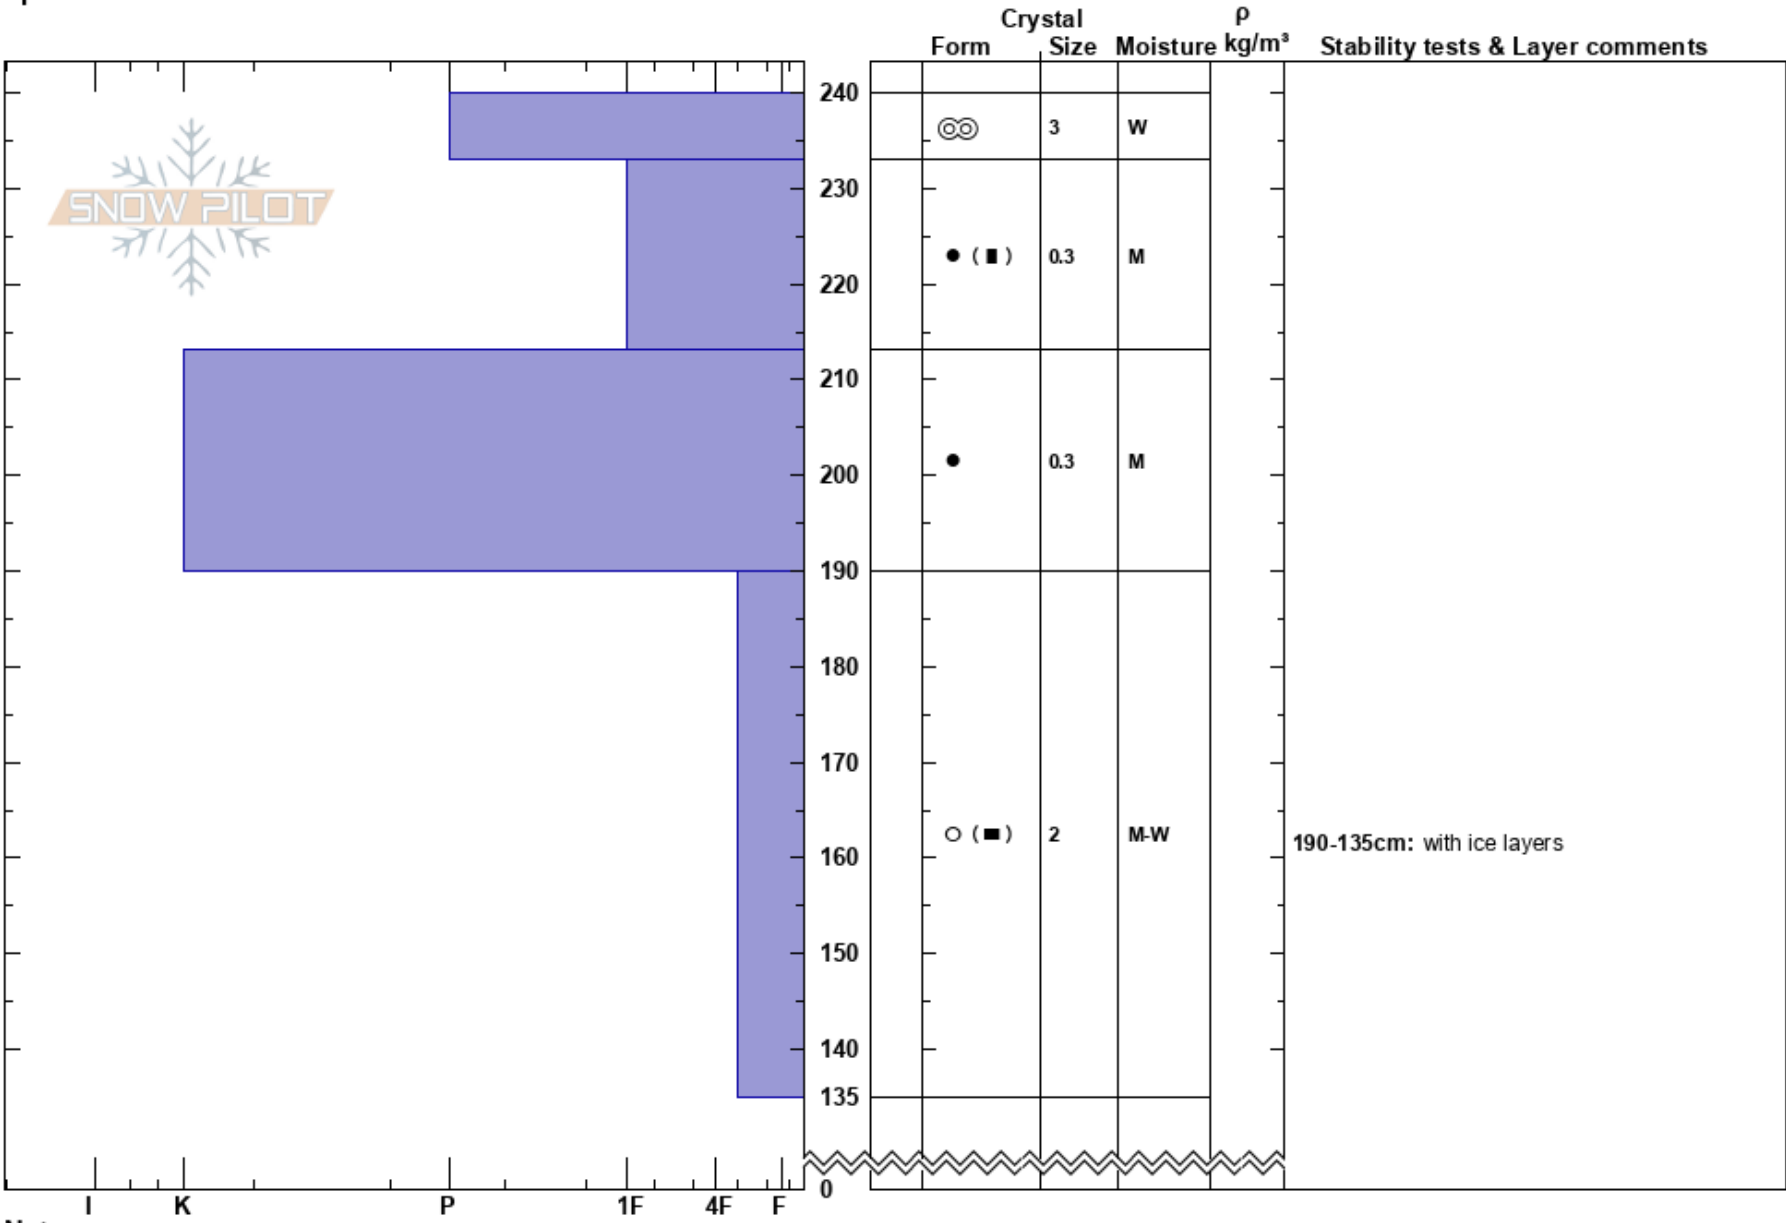

Henry Brown
 San Juan Range
 CO
 Elevation: 10150 ft
 Aspect:
 Specifics:

Colin Mitchell
 04/07/2023 - 11:00am
 Co-ord: 37.71234N, -107.76343W
 Slope Angle: 35°
 Wind Loading:

Stability:
 Air Temperature: 5°C
 Sky Cover: FEW
 Precipitation: NO
 Wind: Calm

HS:240
 PF: 20
 190-135cm: with ice layers

Notes: