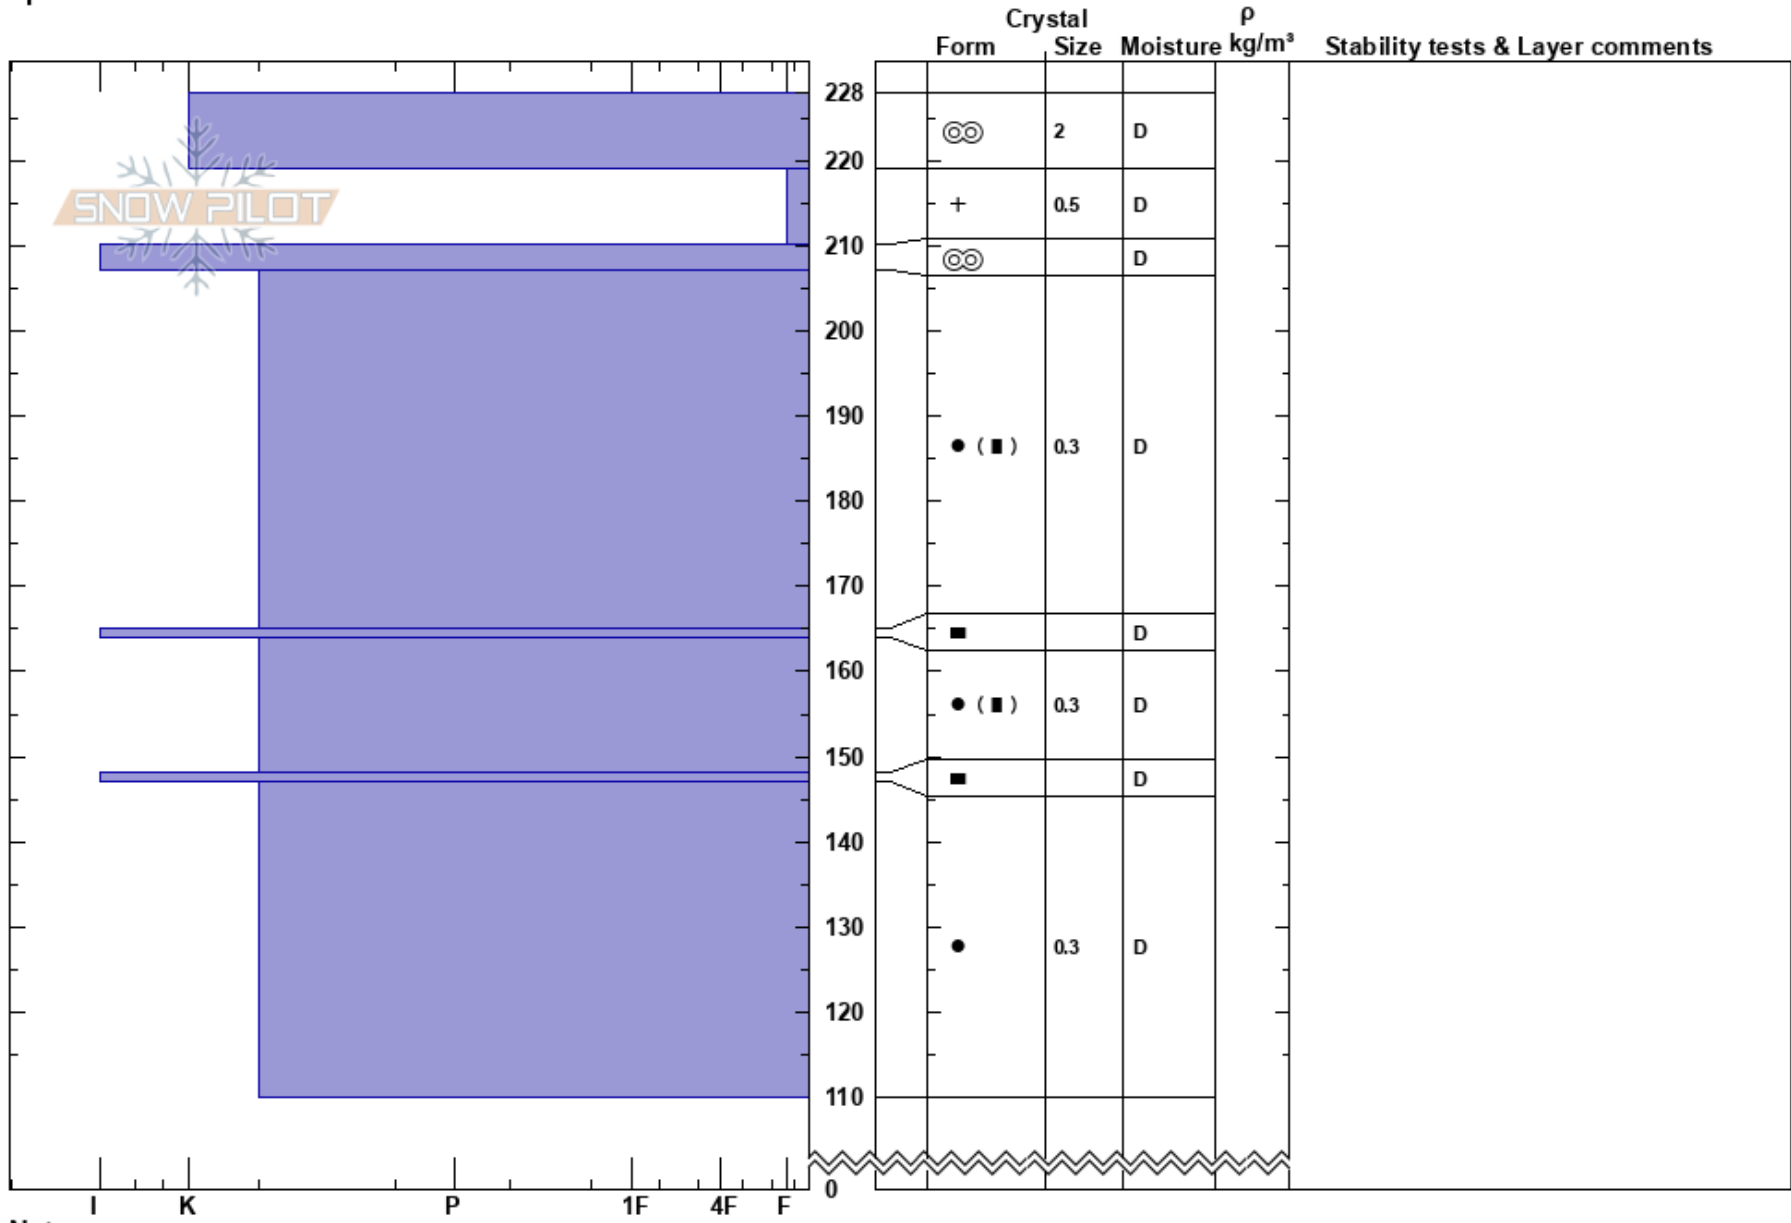

West Lime  
 San Juan Range  
 CO  
 Elevation: 10050 ft  
 Aspect: 40°  
 Specifics:

Colin Mitchell  
 04/07/2023 - 10:30am  
 Co-ord: 37.73076N, -107.75221W  
 Slope Angle: 40°  
 Wind Loading:

Stability:  
 Air Temperature: 2°C  
 Sky Cover: FEW  
 Precipitation: NO  
 Wind: Calm

HS:228  
 PF: 10  
 Layer Notes:

Notes: