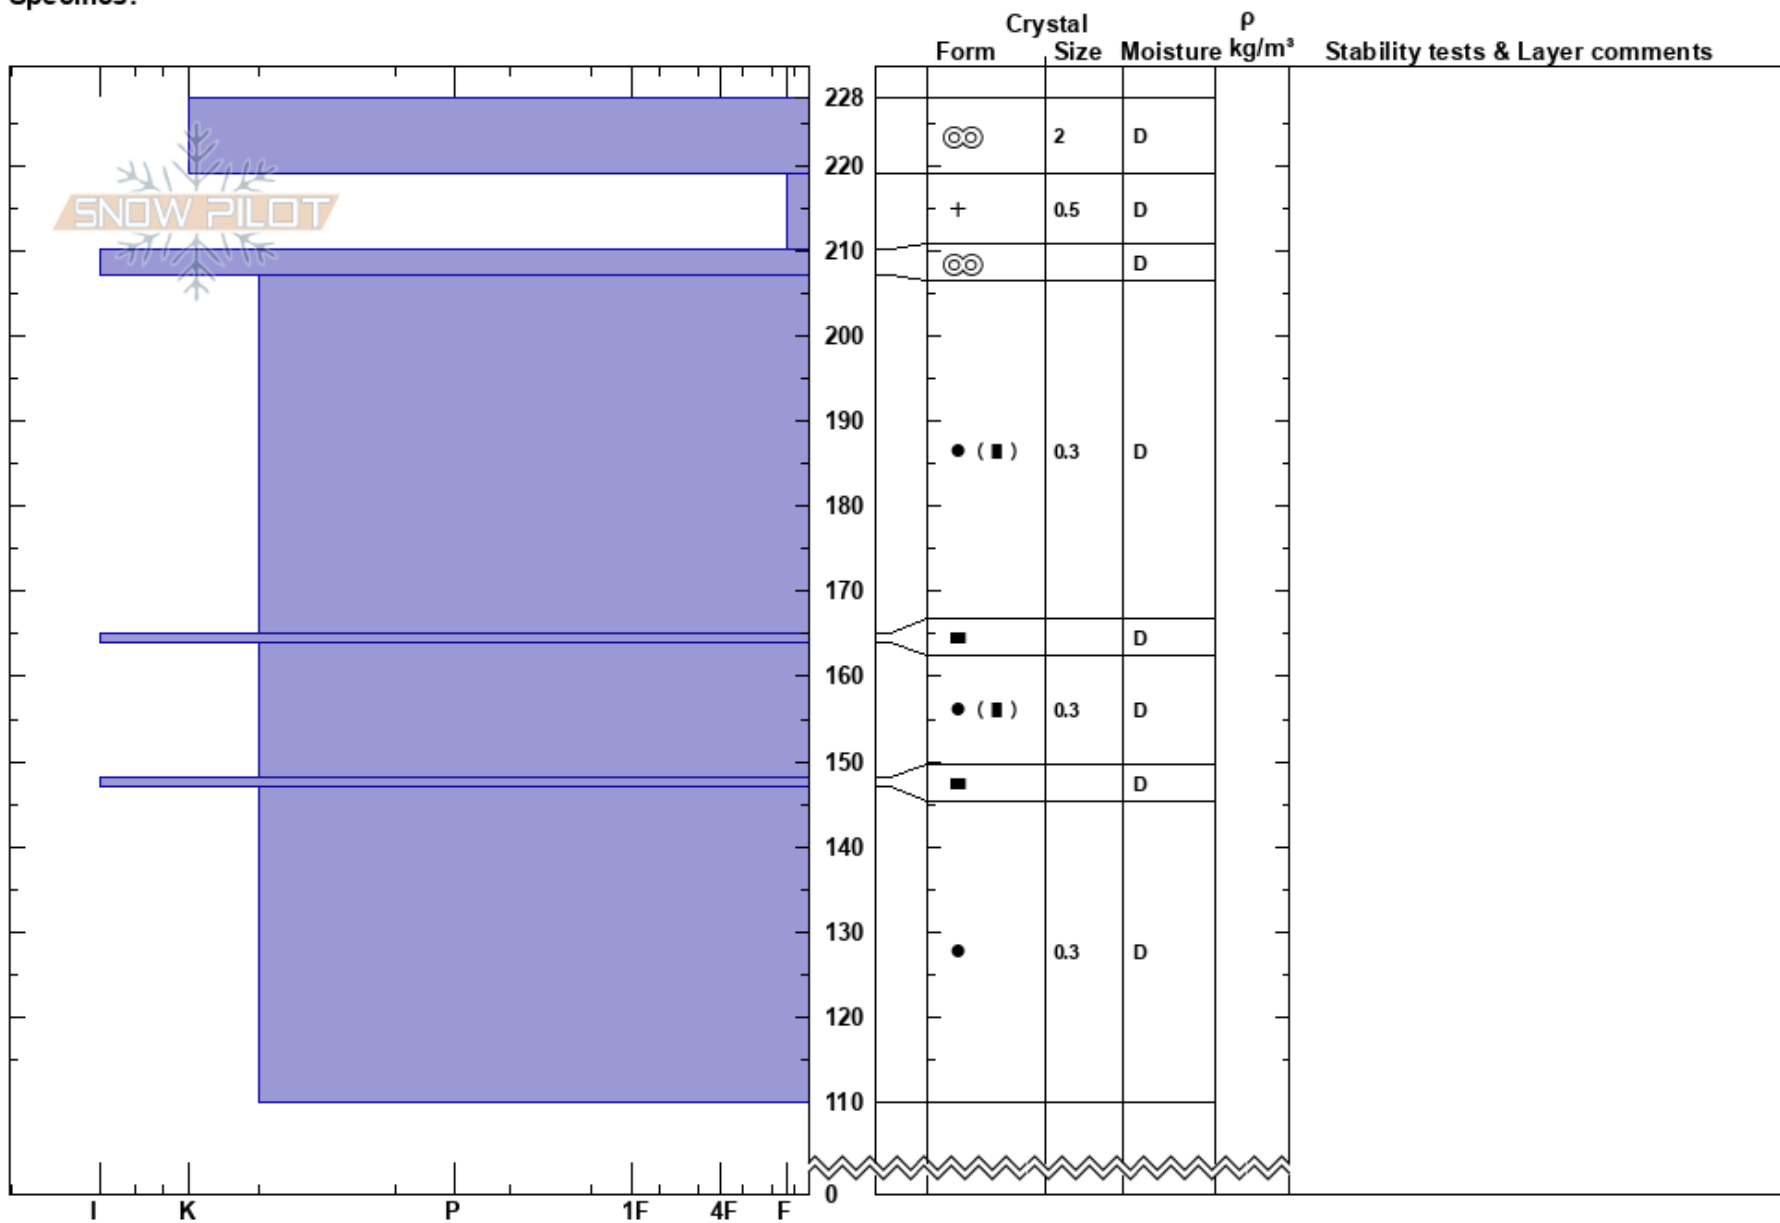

West Lime  
 San Juan Range  
 CO  
 Elevation: 10050 ft  
 Aspect: 40°  
 Specifics:

Colin Mitchell  
 04/07/2023 - 10:30am  
 Co-ord: 37.73076N, -107.75221W  
 Slope Angle: 40°  
 Wind Loading:

Stability:  
 Air Temperature: 2°C  
 Sky Cover: FEW  
 Precipitation: NO  
 Wind: Calm

HS:228 PF: 10 Layer Notes:

Notes: